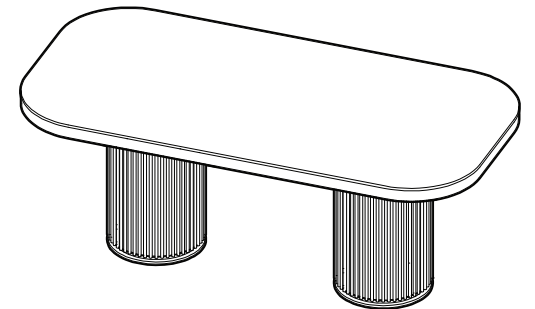

KOALA

L I V I N G

Assembly Instruction

Product Name: Archie Statuario White Sintered Stone Curved Dining Table
Matte Black Legs 240x118cm

Product Id: 129219

Hardware List

- A  Allen Key 5mm 2 pc
- B  Allen Bolt M8*55 8 pcs
- C  Silicone Pad 10 pcs