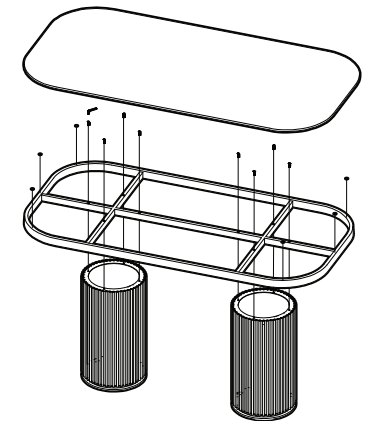

KOALA

L I V I N G

Assembly Instruction

Product Name: Archie Statuario White Sintered Stone Curved Dining Table
Matte Black Legs 240x118cm

Product Id: 129219

Hardware List

- A  Allen Key 5mm 2 pc
- B  Allen Bolt M8*55 8 pcs
- C  Silicone Pad 10 pcs

Top
1 pc

Frame
1 pc

Leg
2 pcs

Note

1. Assemble the item on a soft, well-lit surface like cardboard or carpet.
2. For safety and efficiency, it's best to have two or more people assist with assembly to handle heavy parts safely and collaborate effectively.
3. Keep all packaging materials intact until assembly is complete.
4. Before assembling the item, carefully read all provided instructions.
5. Handle tools with care during assembly to prevent injuries.