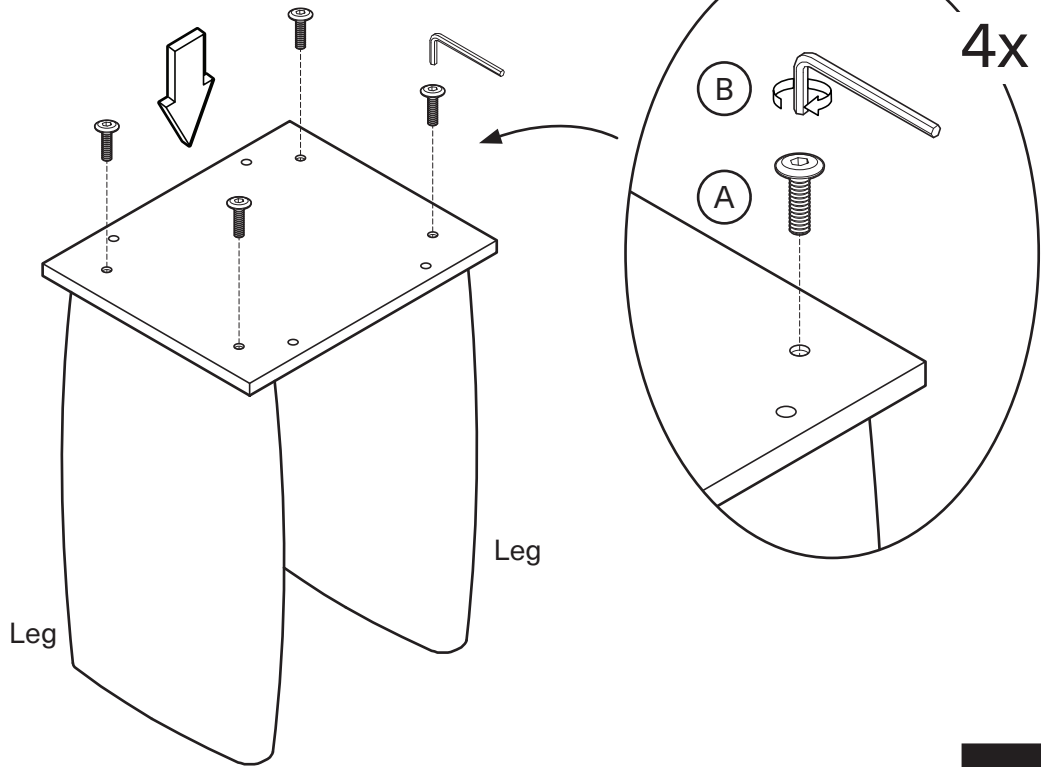

KOALA

L I V I N G

Assembly Instruction

Product Name: Sierra Light Wood Side Table - Sintered Stone Top

Product Id: 129665

Hardware List

Part List

Table Top
1 pc

Leg
2 pc

Note

1. Assemble the item on a soft, well-lit surface like cardboard or carpet.
2. For safety and efficiency, it's best to have two or more people assist with assembly to handle heavy parts safely and collaborate effectively.
3. Keep all packaging materials intact until assembly is complete.
4. Before assembling the item, carefully read all provided instructions.
5. Handle tools with care during assembly to prevent injuries.

1

2

3

4

All leg must be firmly in contact with the ground once installation is complete. If needed, adjust the stoppers to ensure stability.

5