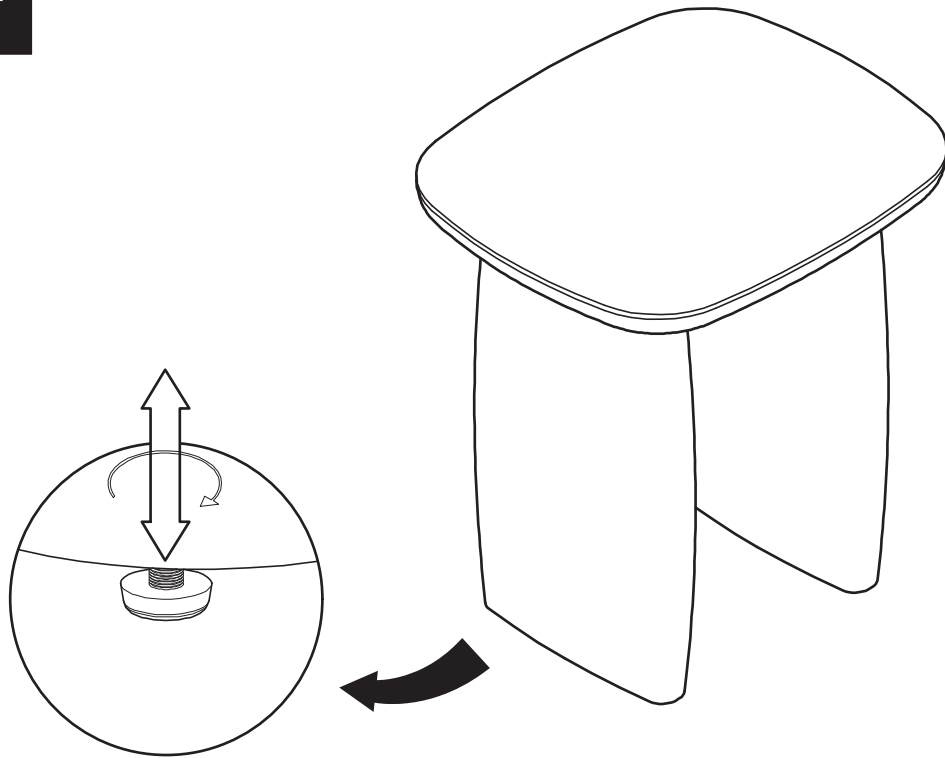

KOALA

L I V I N G

Assembly Instruction

Product Name: Sierra Light Wood Side Table - Sintered Stone Top

Product Id: 129665

Hardware List

Part List

Table Top
1 pc

Leg
2 pc

Note

1. Assemble the item on a soft, well-lit surface like cardboard or carpet.
2. For safety and efficiency, it's best to have two or more people assist with assembly to handle heavy parts safely and collaborate effectively.
3. Keep all packaging materials intact until assembly is complete.
4. Before assembling the item, carefully read all provided instructions.
5. Handle tools with care during assembly to prevent injuries.

1

2

3

4

All leg must be firmly in contact with the ground once installation is complete. If needed, adjust the stoppers to ensure stability.

5