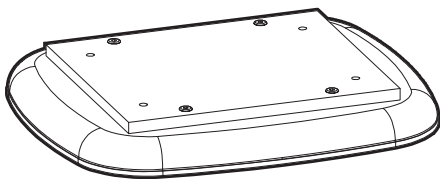

KOALA

L I V I N G

Assembly Instruction

Product Name: Sierra Light Wood Side Table - Sintered Stone Top

Product Id: 129665

Hardware List

Part List

Table Top
1 pc

Leg
2 pc

Note

1. Assemble the item on a soft, well-lit surface like cardboard or carpet.
2. For safety and efficiency, it's best to have two or more people assist with assembly to handle heavy parts safely and collaborate effectively.
3. Keep all packaging materials intact until assembly is complete.
4. Before assembling the item, carefully read all provided instructions.
5. Handle tools with care during assembly to prevent injuries.