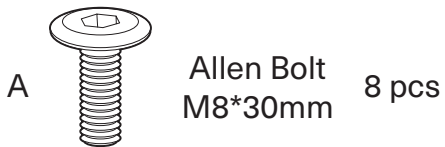

KOALA

L I V I N G

Assembly Instruction

Product Name: Sierra Light Wood Side Table - Sintered Stone Top

Product Id: 129665

Hardware List

Part List

Table Top
1 pc