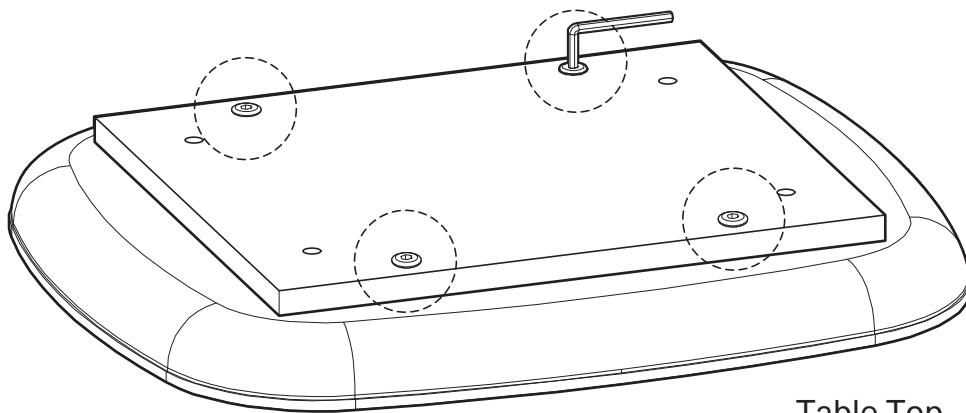

Note

1. Assemble the item on a soft, well-lit surface like cardboard or carpet.
2. For safety and efficiency, it's best to have two or more people assist with assembly to handle heavy parts safely and collaborate effectively.
3. Keep all packaging materials intact until assembly is complete.
4. Before assembling the item, carefully read all provided instructions.
5. Handle tools with care during assembly to prevent injuries.

1