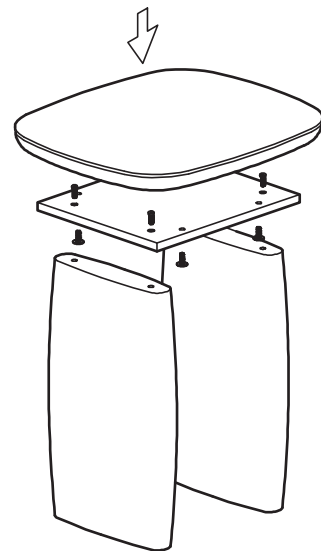

KOALA

L I V I N G

Assembly Instruction

Product Name: Sierra Light Wood Side Table - Sintered Stone Top

Product Id: 129665

Hardware List

Part List

Table Top
1 pc

Leg
2 pc

Note

1. Assemble the item on a soft, well-lit surface like cardboard or carpet.
2. For safety and efficiency, it's best to have two or more people assist with assembly to handle heavy parts safely and collaborate effectively.
3. Keep all packaging materials intact until assembly is complete.
4. Before assembling the item, carefully read all provided instructions.
5. Handle tools with care during assembly to prevent injuries.