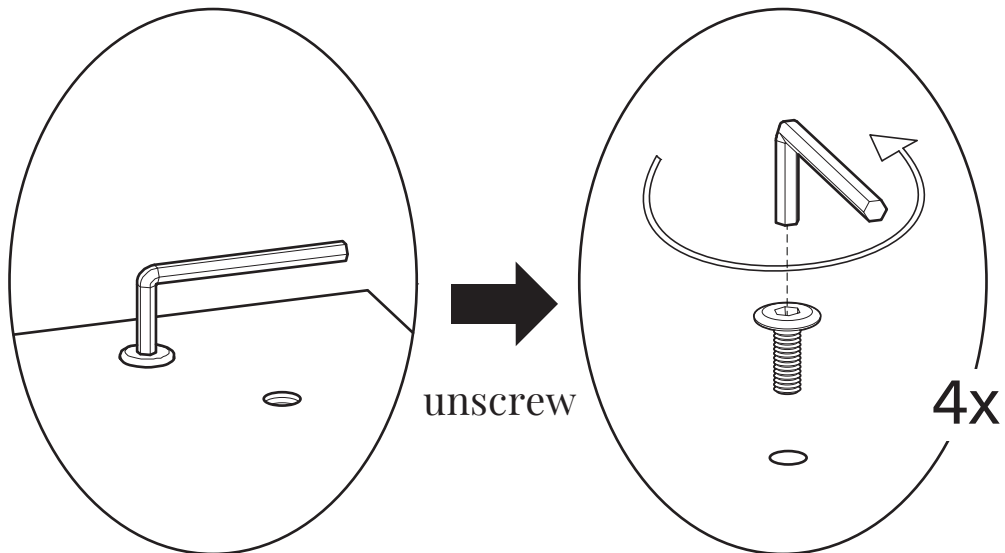

Note

1. Assemble the item on a soft, well-lit surface like cardboard or carpet.
2. For safety and efficiency, it's best to have two or more people assist with assembly to handle heavy parts safely and collaborate effectively.
3. Keep all packaging materials intact until assembly is complete.
4. Before assembling the item, carefully read all provided instructions.
5. Handle tools with care during assembly to prevent injuries.

1