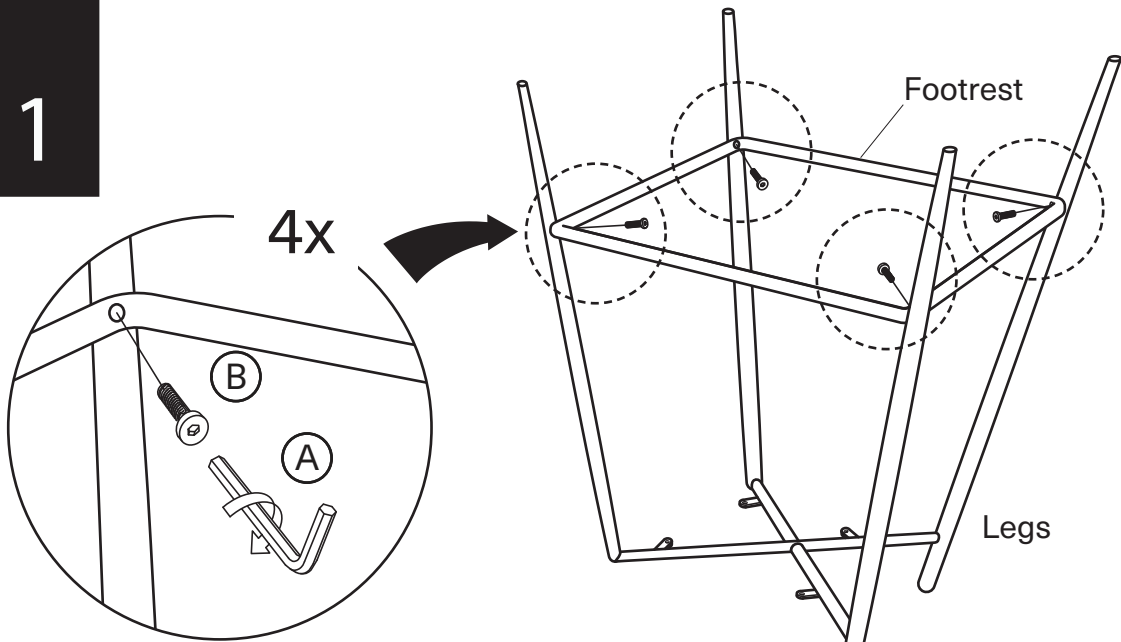

Note

1. Assemble the item on a soft, well-lit surface like cardboard or carpet.
2. For safety and efficiency, it's best to have two or more people assist with assembly to handle heavy parts safely and collaborate effectively.
3. Keep all packaging materials intact until assembly is complete.
4. Before assembling the item, carefully read all provided instructions.
5. Handle tools with care during assembly to prevent injuries.

1