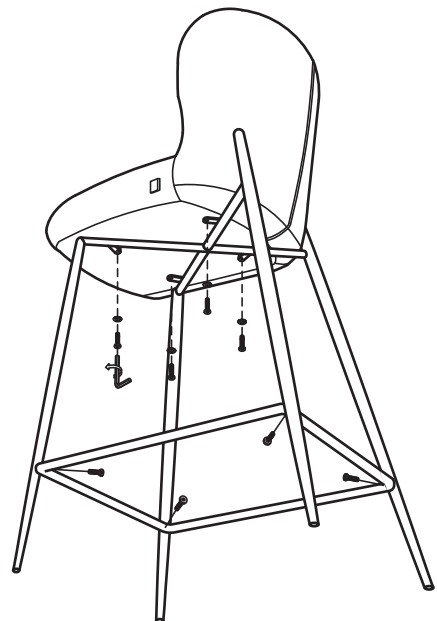

KOALA

L I V I N G

Assembly Instruction

Product Name: Hailey Olive Green Velvet 67 cm Counter Stool - Brushed Bronze Legs

Product Id: 128690

Hardware List

- | | | | |
|---|---|----------------------|-------|
| A |  | Allen Key
4mm | 1 pc |
| B |  | Allen Bolt
M6*L20 | 8 pcs |
| C |  | Washer
Ø16*Ø6 | 4 pcs |

Part List

Seat
1 pc

Legs
4 pcs

Footrest
1 pc

Note

1. Assemble the item on a soft, well-lit surface like cardboard or carpet.
2. For safety and efficiency, it's best to have two or more people assist with assembly to handle heavy parts safely and collaborate effectively.
3. Keep all packaging materials intact until assembly is complete.
4. Before assembling the item, carefully read all provided instructions.
5. Handle tools with care during assembly to prevent injuries.