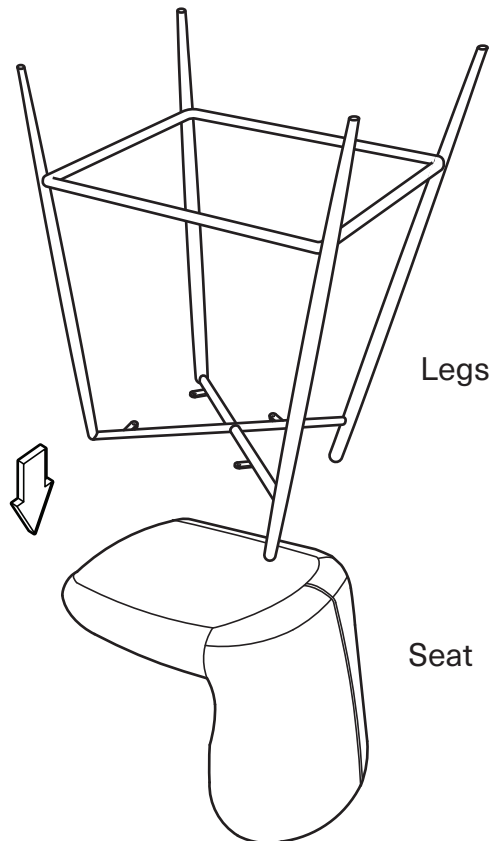

Note

1. Assemble the item on a soft, well-lit surface like cardboard or carpet.
2. For safety and efficiency, it's best to have two or more people assist with assembly to handle heavy parts safely and collaborate effectively.
3. Keep all packaging materials intact until assembly is complete.
4. Before assembling the item, carefully read all provided instructions.
5. Handle tools with care during assembly to prevent injuries.

1

2