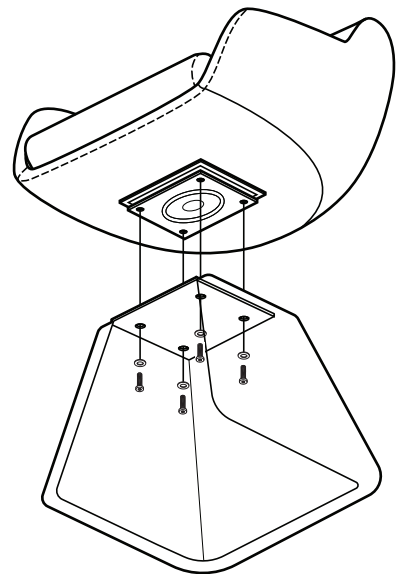

#### Hardware List

- A  Allen Key 4mm 1 pc
- B  Allen Bolt M6\*L15 4 pcs
- C  Washer Ø16\*Ø6 4 pcs

#### Part List

Legs  
1 pc

Seat  
1 pc