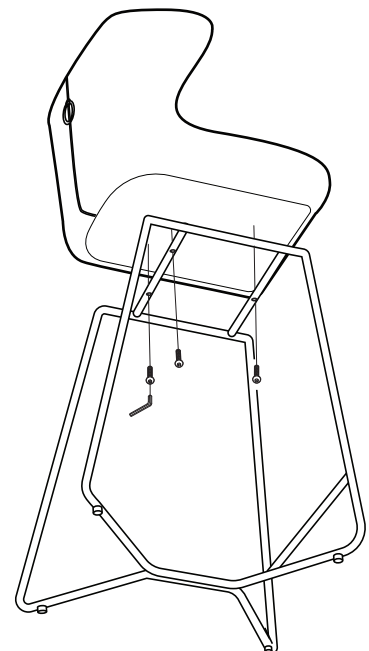

### Assembly Instruction

Product Name: Quinn Charcoal Boucle 70cm Bar Stool - Brass Colour Legs

Product Id: 127284

#### Hardware List

#### Part List

Leg  
1 pc

Seat  
1 pc