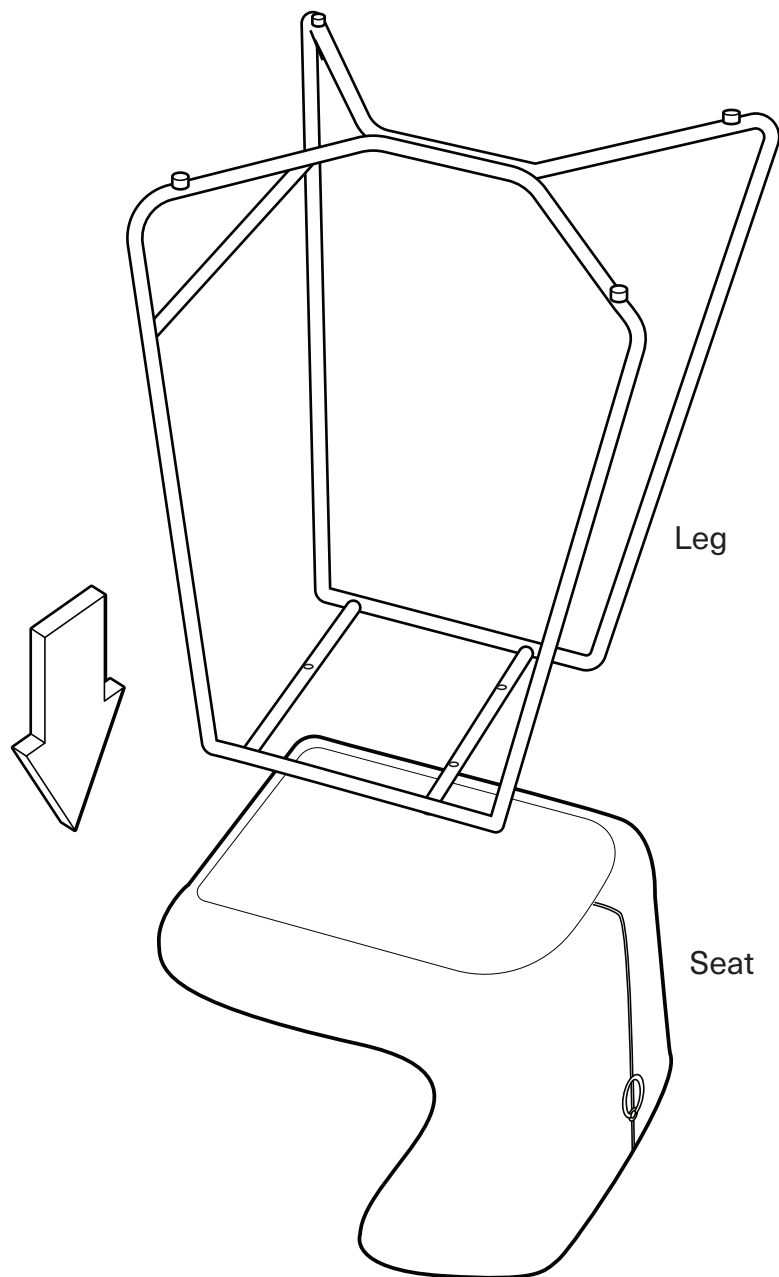

Note

1. Assemble the item on a soft, well-lit surface like cardboard or carpet.
2. For safety and efficiency, it's best to have two or more people assist with assembly to handle heavy parts safely and collaborate effectively.
3. Keep all packaging materials intact until assembly is complete.
4. Before assembling the item, carefully read all provided instructions.
5. Handle tools with care during assembly to prevent injuries.

1