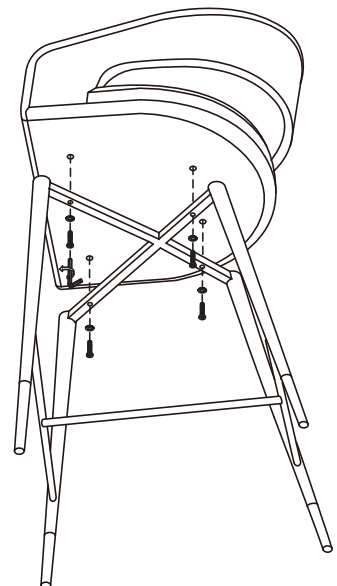

KOALA

L I V I N G

Assembly Instruction

Product Name: Moulin Glacier Grey Vegan Leather 66cm Counter Stool - Champagne Gold Legs
Product Id: 129761

Hardware List

- | | | | |
|---|---|----------------------|-------|
| A |  | Allen Key
4mm | 1 pc |
| B |  | Allen Bolt
M6*L35 | 4 pcs |
| C |  | Washer
Ø16*Ø6 | 4 pcs |

Part List

Legs
1 pc

Seat
1 pc

Note

1. Assemble the item on a soft, well-lit surface like cardboard or carpet.
2. For safety and efficiency, it's best to have two or more people assist with assembly to handle heavy parts safely and collaborate effectively.
3. Keep all packaging materials intact until assembly is complete.
4. Before assembling the item, carefully read all provided instructions.
5. Handle tools with care during assembly to prevent injuries.