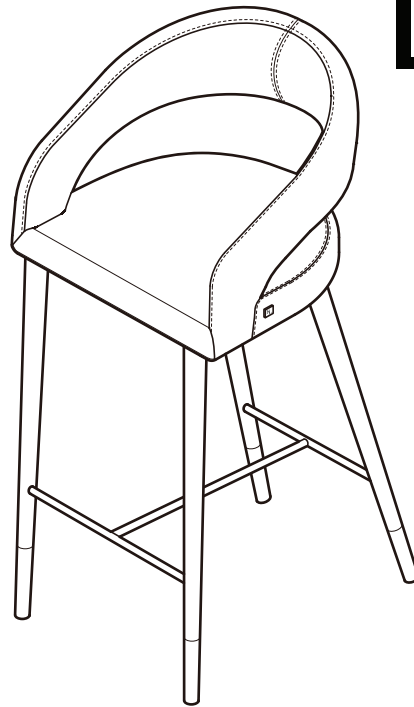

KOALA

L I V I N G

Assembly Instruction

Product Name: Moulin Glacier Grey Vegan Leather 66cm Counter Stool - Champagne Gold Legs
Product Id: 129761

Hardware List

- | | | | |
|---|---|----------------------|-------|
| A |  | Allen Key
4mm | 1 pc |
| B |  | Allen Bolt
M6*L35 | 4 pcs |
| C |  | Washer
Ø16*Ø6 | 4 pcs |

Part List

Legs
1 pc

Seat
1 pc

Note

1. Assemble the item on a soft, well-lit surface like cardboard or carpet.
2. For safety and efficiency, it's best to have two or more people assist with assembly to handle heavy parts safely and collaborate effectively.
3. Keep all packaging materials intact until assembly is complete.
4. Before assembling the item, carefully read all provided instructions.
5. Handle tools with care during assembly to prevent injuries.