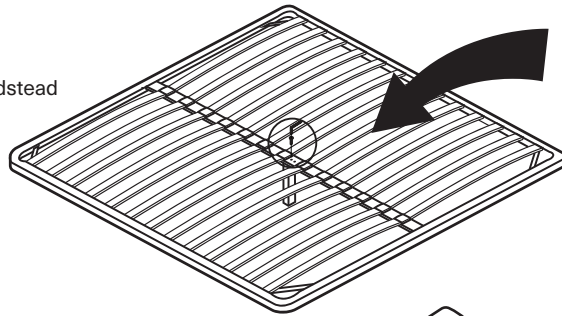

KOALA

L I V I N G

Assembly Instruction

Product Name: Riviera Green Chenille Fabric Queen Bed with Medium Brown Ash Veneer
Product Id: 831865

6

Bedstead

Middle Leg

7