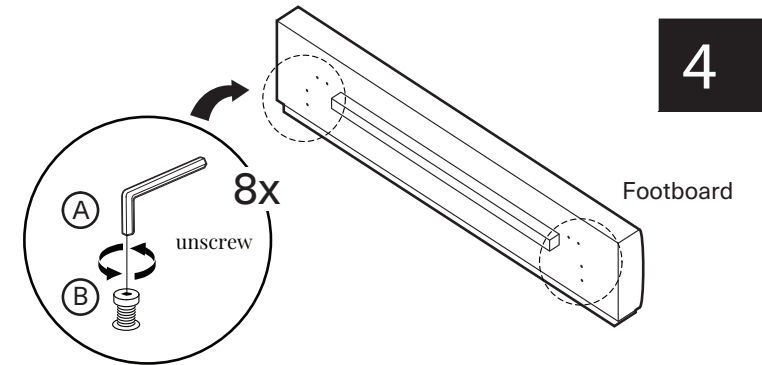

8

Hardware List

A		Allen Wrench 5X66X23mm	1 pc
B		Allen Bolt M8X35mm	32 pcs
C		Allen Bolt M8X50mm	2 pcs
D		Nut	2 pcs

Note

The bolts (B) are pre-installed on the bed head, side rails, footboard and bolts (C) is on the support legs. Please unscrew them to assemble the bed.

1

2

3

4

5