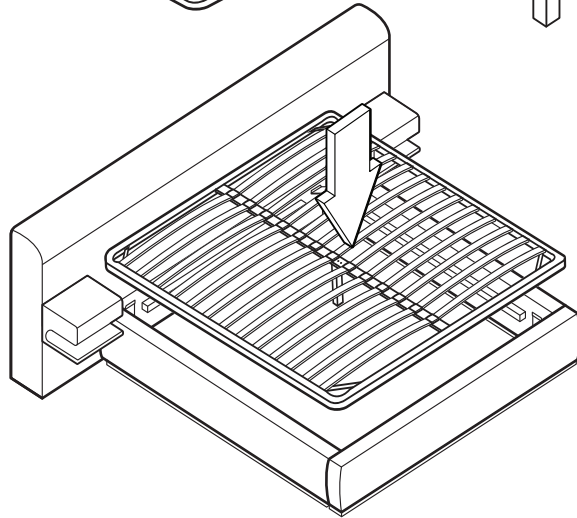

KOALA

L I V I N G

Assembly Instruction

Product Name: Riviera Green Chenille Fabric Queen Bed with Medium Brown Ash Veneer
 Product Id: 831865

6

Bedstead

Middle Leg

7

8

Hardware List

A		Allen Wrench 5X66X23mm	1 pc
B		Allen Bolt M8X35mm	32 pcs
C		Allen Bolt M8X50mm	2 pcs
D		Nut	2 pcs

Note

The bolts (B) are pre-installed on the bed head, side rails, footboard and bolts (C) is on the support legs. Please unscrew them to assemble the bed.

Part List

Note

1. Assemble the item on a soft, well-lit surface like cardboard or carpet.
2. For safety and efficiency, it's best to have two or more people assist with assembly to handle heavy parts safely and collaborate effectively.
3. Keep all packaging materials intact until assembly is complete.
4. Before assembling the item, carefully read all provided instructions.
5. Handle tools with care during assembly to prevent injuries.