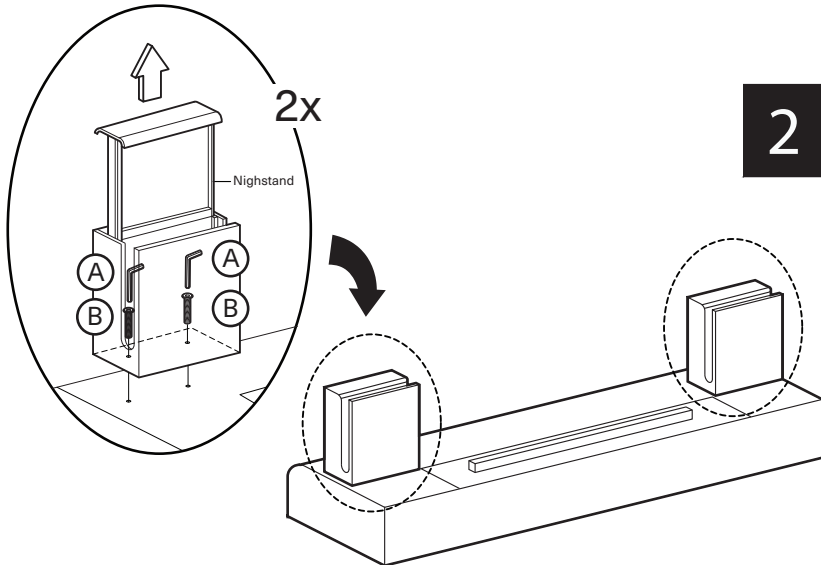

Note

1. Assemble the item on a soft, well-lit surface like cardboard or carpet.
2. For safety and efficiency, it's best to have two or more people assist with assembly to handle heavy parts safely and collaborate effectively.
3. Keep all packaging materials intact until assembly is complete.
4. Before assembling the item, carefully read all provided instructions.
5. Handle tools with care during assembly to prevent injuries.

1

2

3

4

5