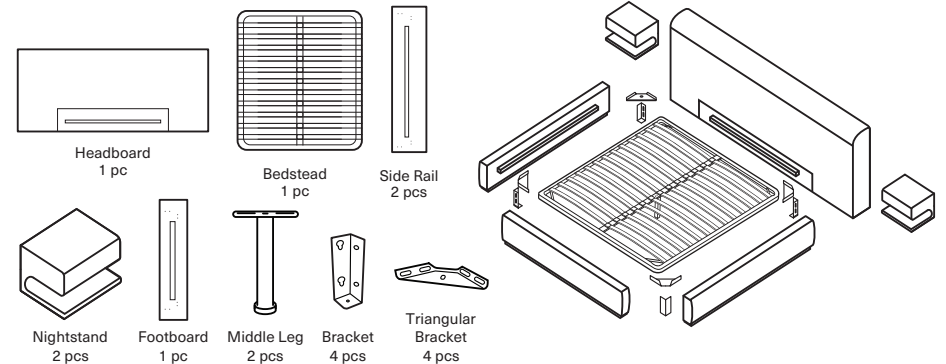

8

Hardware List

A		Allen Wrench 5X66X23mm	1 pc
B		Allen Bolt M8X35mm	32 pcs
C		Allen Bolt M8X50mm	2 pcs
D		Nut	2 pcs

Note

The bolts (B) are pre-installed on the bed head, side rails, footboard and bolts (C) is on the support legs. Please unscrew them to assemble the bed.

Part List

Note

1. Assemble the item on a soft, well-lit surface like cardboard or carpet.
2. For safety and efficiency, it's best to have two or more people assist with assembly to handle heavy parts safely and collaborate effectively.
3. Keep all packaging materials intact until assembly is complete.
4. Before assembling the item, carefully read all provided instructions.
5. Handle tools with care during assembly to prevent injuries.