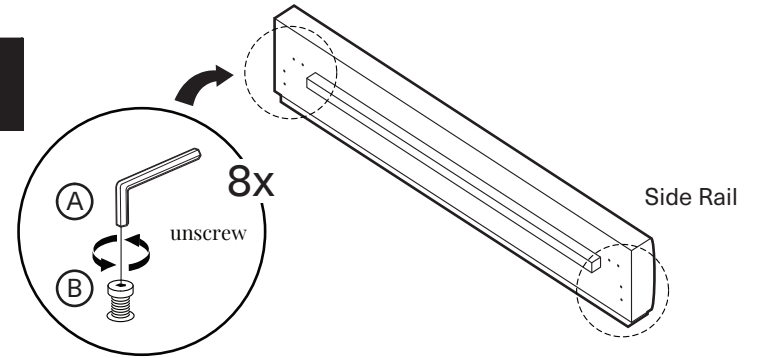

Note

1. Assemble the item on a soft, well-lit surface like cardboard or carpet.
2. For safety and efficiency, it's best to have two or more people assist with assembly to handle heavy parts safely and collaborate effectively.
3. Keep all packaging materials intact until assembly is complete.
4. Before assembling the item, carefully read all provided instructions.
5. Handle tools with care during assembly to prevent injuries.

1

2

3

4

5