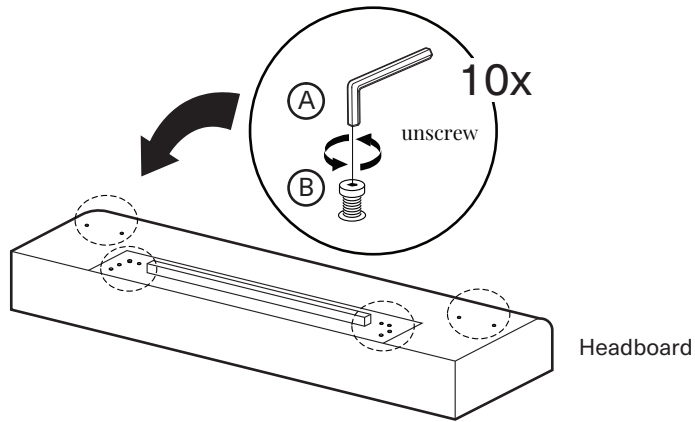

Note

1. Assemble the item on a soft, well-lit surface like cardboard or carpet.
2. For safety and efficiency, it's best to have two or more people assist with assembly to handle heavy parts safely and collaborate effectively.
3. Keep all packaging materials intact until assembly is complete.
4. Before assembling the item, carefully read all provided instructions.
5. Handle tools with care during assembly to prevent injuries.

1