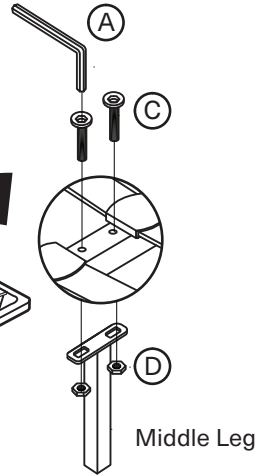

KOALA

L I V I N G

Assembly Instruction

Product Name: Riviera Green Chenille Fabric Queen Bed with Medium Brown Ash Veneer
 Product Id: 831865

6

Bedstead

Middle Leg

7

8

Hardware List

A		Allen Wrench 5X66X23mm	1 pc
B		Allen Bolt M8X35mm	32 pcs
C		Allen Bolt M8X50mm	2 pcs
D		Nut	2 pcs

Note

The bolts (B) are pre-installed on the bed head, side rails, footboard and bolts (C) is on the support legs. Please unscrew them to assemble the bed.

Part List

Note

1. Assemble the item on a soft, well-lit surface like cardboard or carpet.
2. For safety and efficiency, it's best to have two or more people assist with assembly to handle heavy parts safely and collaborate effectively.
3. Keep all packaging materials intact until assembly is complete.
4. Before assembling the item, carefully read all provided instructions.
5. Handle tools with care during assembly to prevent injuries.