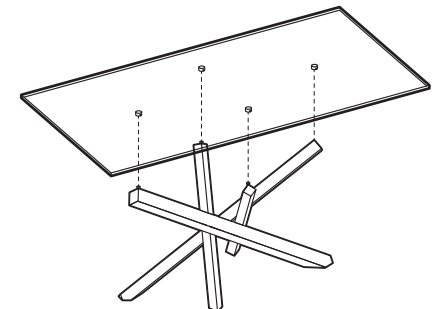

## Assembly Instruction

Product Name: Lola Black Dining Table - Glass Top

Product Id: 127736

### Hardware List

- A  Allen Key 3mm 1 pc
- B  Bolt M6\*10 8 pcs

### Part List

1 pc

1 pc