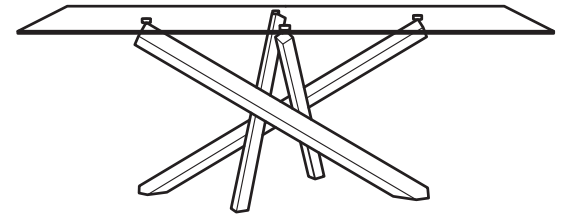

KOALA

L I V I N G

Assembly Instruction

Product Name: Lola Black Dining Table - Glass Top

Product Id: 127736

Hardware List

1. A Allen Key 3mm 1 pc
2. B Bolt M6*10 8 pcs