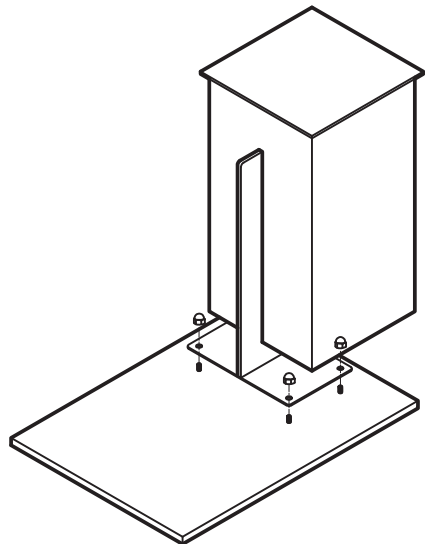

## Assembly Instruction

Product Name: Monolith Side Table

### Hardware List

- A  Acorn Nut M6mm 4 pcs

### Parts List

Top  
1 pc

Base  
1 pc