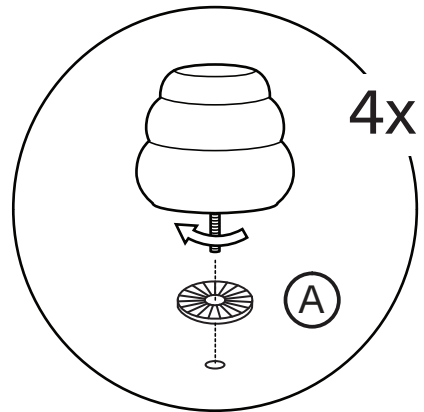

Note

1. Assemble the item on a soft, well-lit surface like cardboard or carpet.
2. For safety and efficiency, it's best to have two or more people assist with assembly to handle heavy parts safely and collaborate effectively.
3. Keep all packaging materials intact until assembly is complete.
4. Before assembling the item, carefully read all provided instructions.
5. Handle tools with care during assembly to prevent injuries.

1

Take out the legs
under the seat cushion

2

3