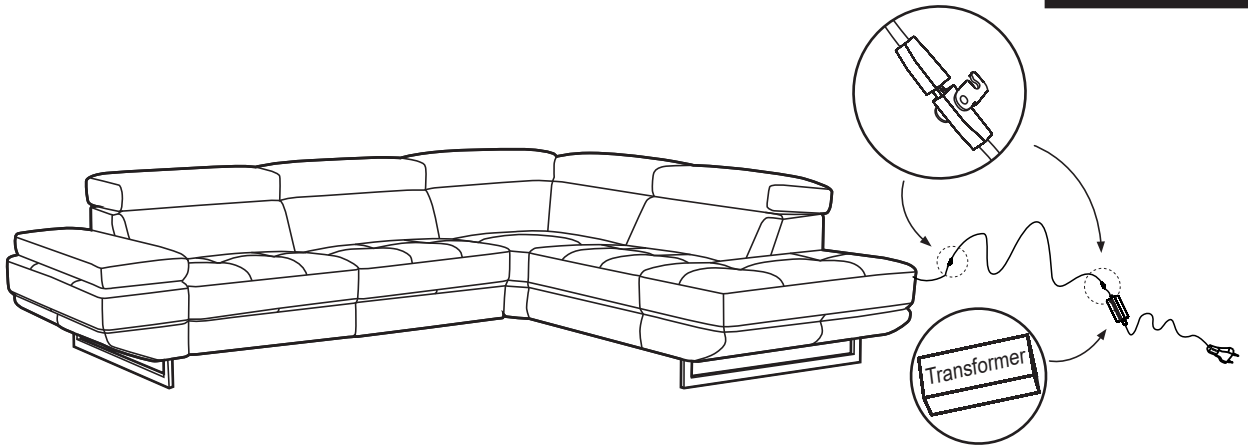

KOALA

L I V I N G

Assembly Instruction

Product Name: Alessia Dual Electric Recliner Lounge - Right

Hardware List

- A  Washer Ø8*Ø17mm 24 pcs
- B  Allen Bolt M8*35mm 24 pcs
- C  Allen Key 6mm 1 pc
- D  Allen Bolt M8*35mm 3 pcs
- E  Allen Key 5mm 1 pc

1

2

3

4

5

6

7