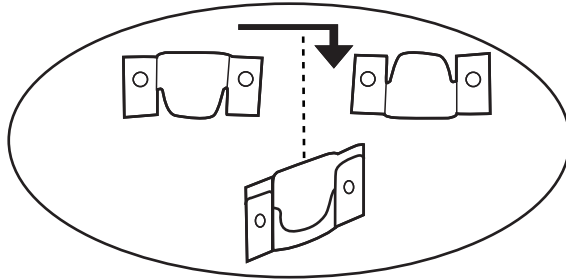

KOALA

L I V I N G

Assembly Instruction

Product Name: Alessia Dual Electric Recliner Lounge - Right

Hardware List

- A  Washer Ø8*Ø17mm 24 pcs
- B  Allen Bolt M8*35mm 24 pcs
- C  Allen Key 6mm 1 pc
- D  Allen Bolt M8*35mm 3 pcs
- E  Allen Key 5mm 1 pc

1

2

3

4

5

6

7