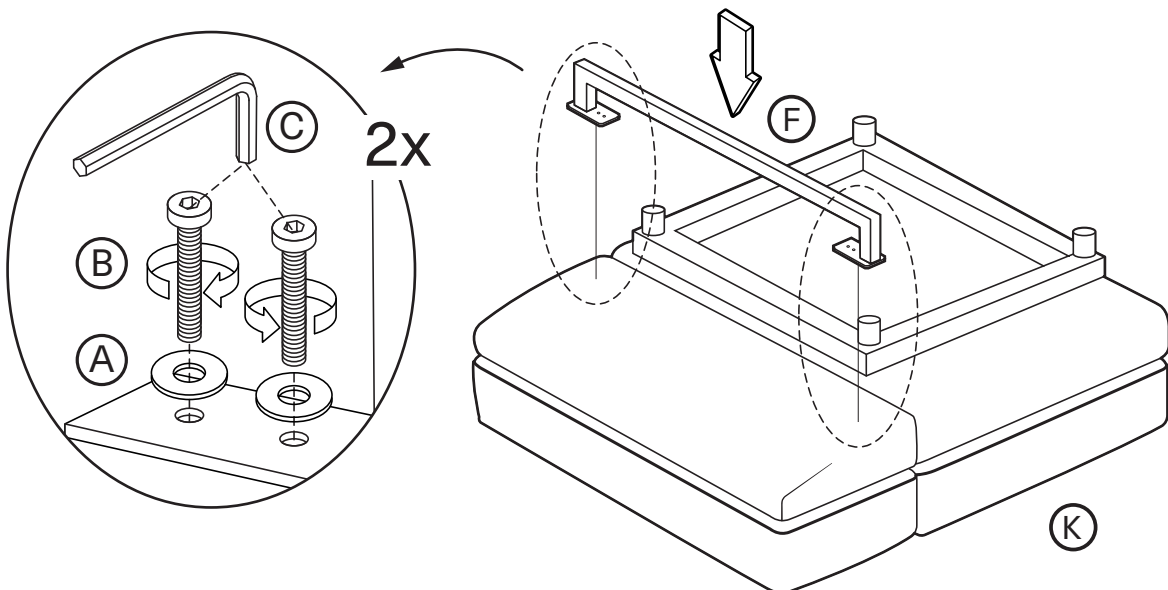

Note

1. Please check that all required hardware for assembly, as listed in the instructions, is available before beginning assembly.
2. For safety and efficiency, it's best to have two or more people assist with assembly to handle heavy parts safely and collaborate effectively.
3. Do not discard any packaging materials until assembly is complete.
4. Before assembling the item, carefully read all provided instructions.
5. Handle tools with care during assembly to prevent injuries.

1

2