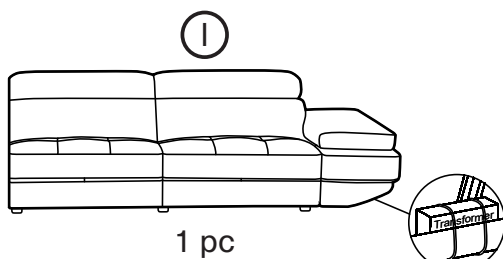

KOALA

L I V I N G

Assembly Instruction

Product Name: Alessia Dual Electric Recliner Lounge - Right

Hardware List

- A Washer Ø8*Ø17mm 24 pcs
- B Allen Bolt M8*35mm 24 pcs
- C Allen Key 6mm 1 pc
- D Allen Bolt M8*35mm 3 pcs
- E Allen Key 5mm 1 pc

Parts List