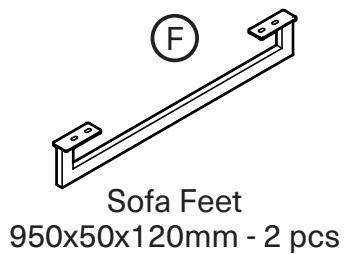

KOALA

L I V I N G

Assembly Instruction

Product Name: Alessia Dual Electric Recliner Lounge - Right

Hardware List

- A Washer Ø8*Ø17mm 24 pcs
- B Allen Bolt M8*35mm 24 pcs
- C Allen Key 6mm 1 pc
- D Allen Bolt M8*35mm 3 pcs
- E Allen Key 5mm 1 pc

Parts List