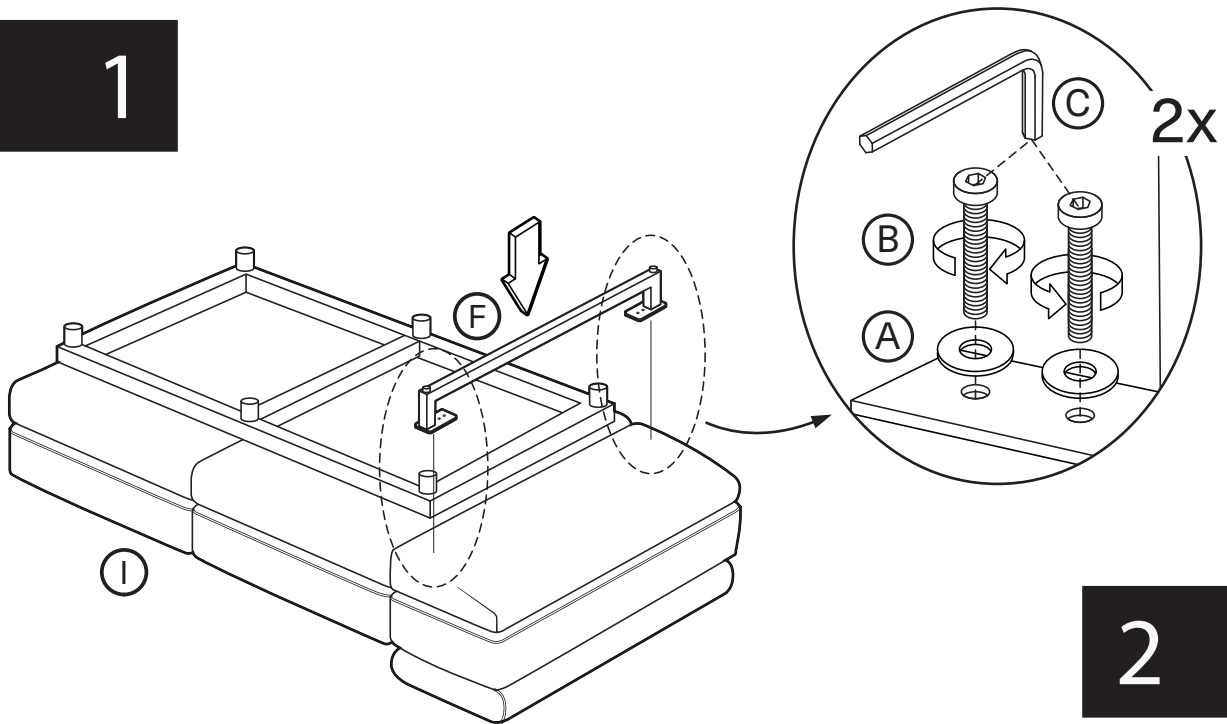

Note

1. Please check that all required hardware for assembly, as listed in the instructions, is available before beginning assembly.
2. For safety and efficiency, it's best to have two or more people assist with assembly to handle heavy parts safely and collaborate effectively.
3. Do not discard any packaging materials until assembly is complete.
4. Before assembling the item, carefully read all provided instructions.
5. Handle tools with care during assembly to prevent injuries.

1

2