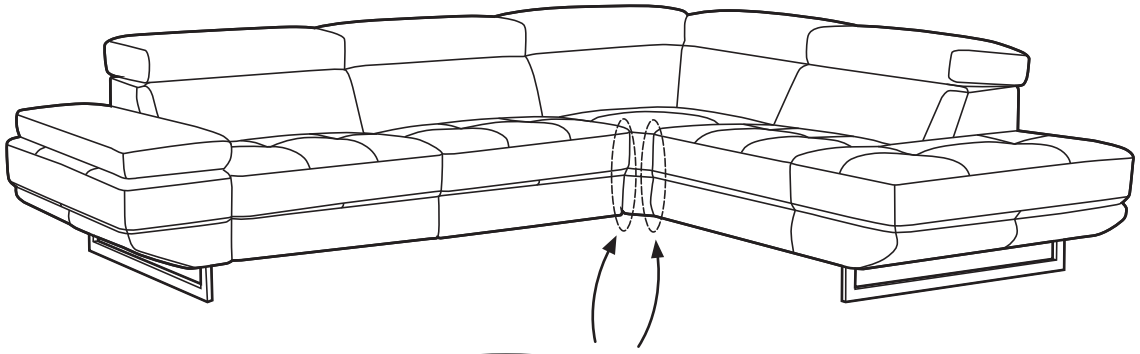

KOALA

L I V I N G

Assembly Instruction

Product Name: Alessia Dual Electric Recliner Lounge - Right

Hardware List

- A  Washer Ø8*Ø17mm 24 pcs
- B  Allen Bolt M8*35mm 24 pcs
- C  Allen Key 6mm 1 pc
- D  Allen Bolt M8*35mm 3 pcs
- E  Allen Key 5mm 1 pc

1

2

3

4

5

6

7