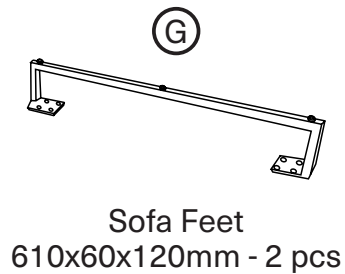

KOALA

L I V I N G

Assembly Instruction

Product Name: Alessia Dual Electric Recliner Lounge - Right

Hardware List

- A Washer Ø8*Ø17mm 24 pcs
- B Allen Bolt M8*35mm 24 pcs
- C Allen Key 6mm 1 pc
- D Allen Bolt M8*35mm 3 pcs
- E Allen Key 5mm 1 pc

Parts List