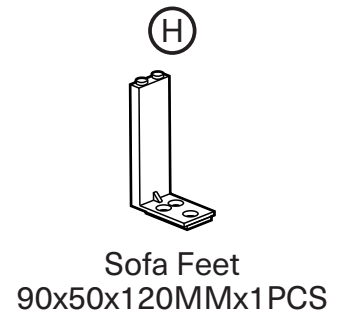

KOALA

L I V I N G

Assembly Instruction

Product Name: Alessia Dual Electric Recliner Lounge - Right

Hardware List

- A Washer Ø8*Ø17mm 24 pcs
- B Allen Bolt M8*35mm 24 pcs
- C Allen Key 6mm 1 pc
- D Allen Bolt M8*35mm 3 pcs
- E Allen Key 5mm 1 pc

Parts List