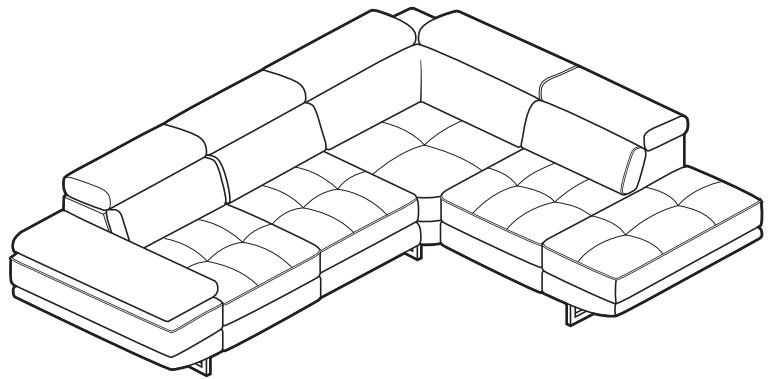

KOALA

L I V I N G

Assembly Instruction

Product Name: Alessia Dual Electric Recliner Lounge - Right

Hardware List

- A  Washer Ø8*Ø17mm 24 pcs
- B  Allen Bolt M8*35mm 24 pcs
- C  Allen Key 6mm 1 pc
- D  Allen Bolt M8*35mm 3 pcs
- E  Allen Key 5mm 1 pc