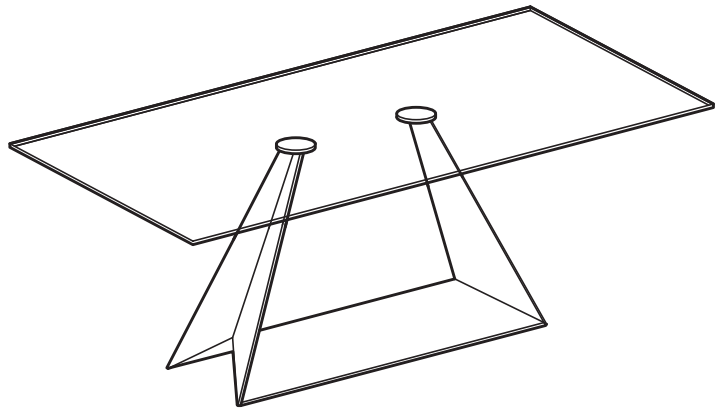

## Assembly Instruction

Product Name: Zephyr Stainless Steel Dining Table - Glass Top

Product Id: 126767

### Part List

1 pc

1 pc