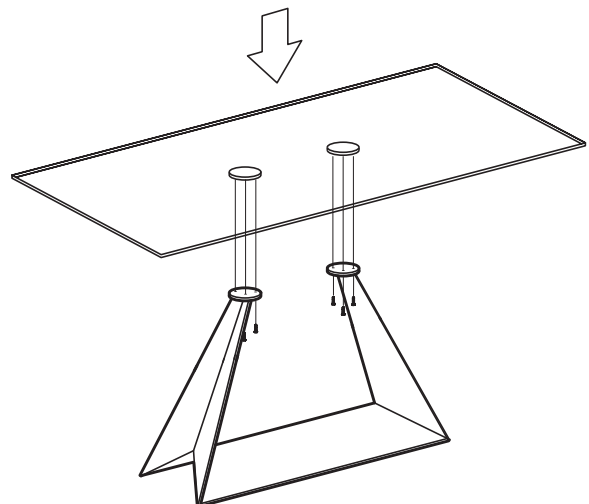

## Assembly Instruction

Product Name: Zephyr Stainless Steel Dining Table - Glass Top

Product Id: 126767

### Hardware List

### Part List

1 pc

1 pc