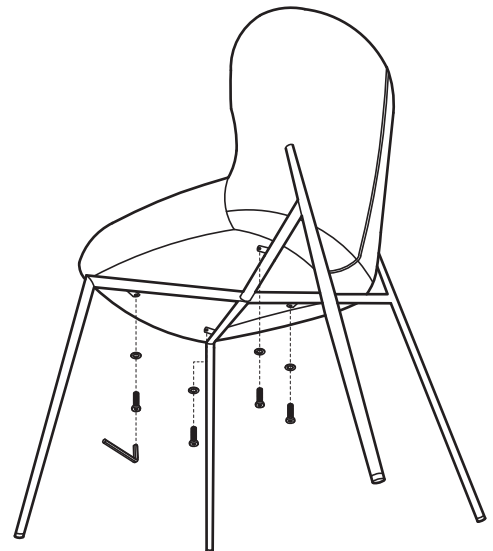

KOALA

L I V I N G

Assembly Instruction

Product Name: Hailey Vintage Grey Fabric Dining Chair - Black Legs

Product Id: 127921

Hardware List

- | | | | |
|---|---|----------------------|-------|
| A |  | Allen Key
4mm | 1 pc |
| B |  | Allen Bolt
M6*L20 | 4 pcs |
| C |  | Washer
Ø16*Ø6 | 4 pcs |

Part List

Legs
1 pc

Seat
1 pc

Note

1. Assemble the item on a soft, well-lit surface like cardboard or carpet.
2. For safety and efficiency, it's best to have two or more people assist with assembly to handle heavy parts safely and collaborate effectively.
3. Do not discard any packaging materials until assembly is complete.
4. Before assembling the item, carefully read all provided instructions.
5. Handle tools with care during assembly to prevent injuries.