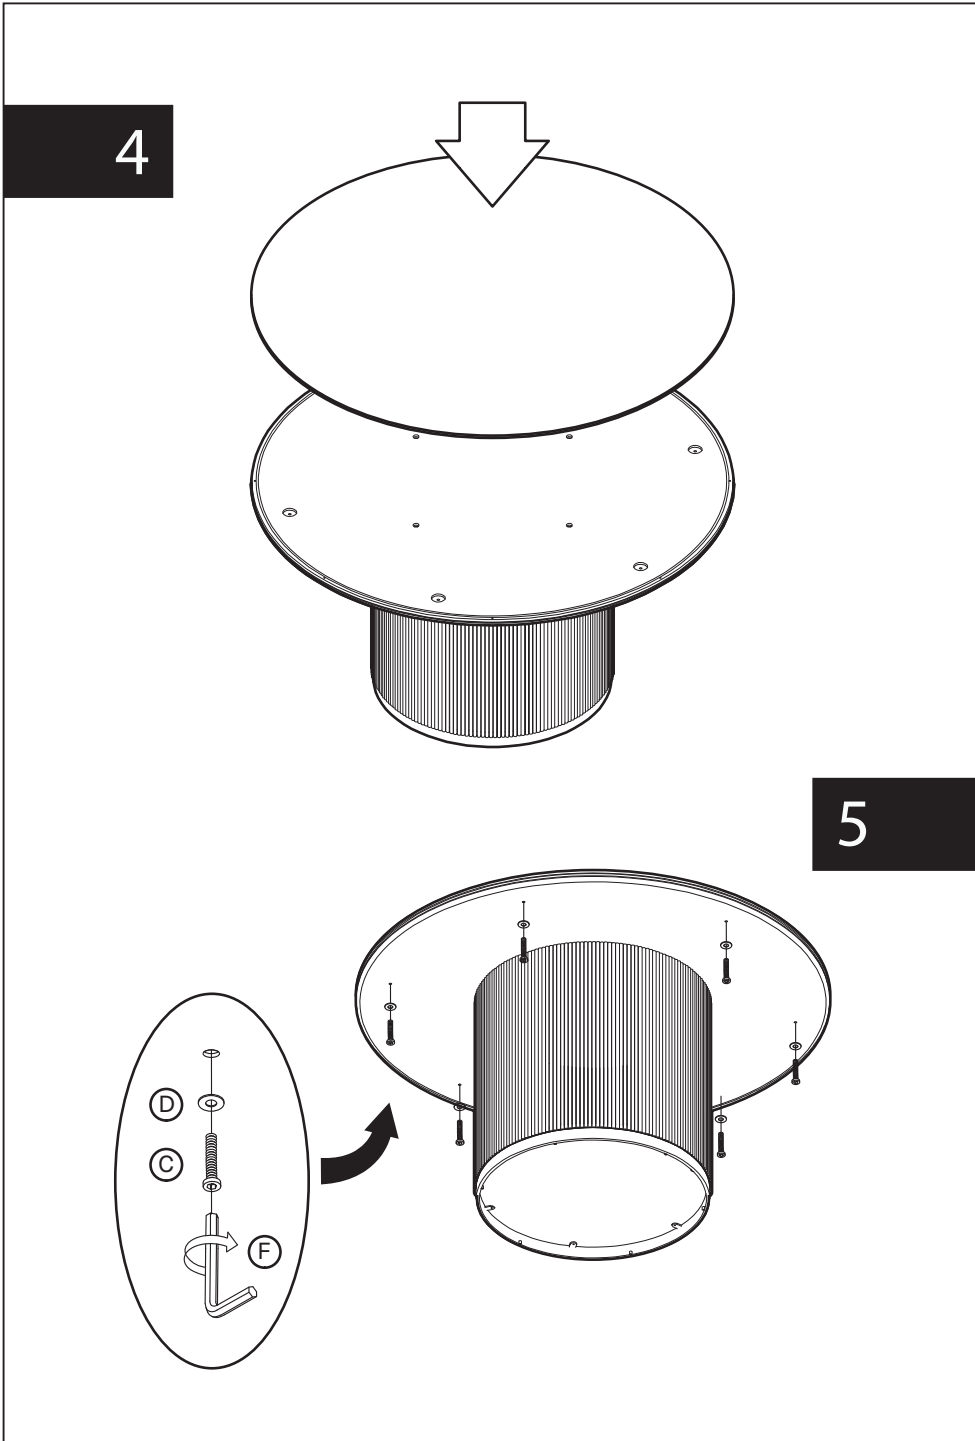

## Assembly Instruction

Product Name: San Pierre Ebony Brown Ash Round Dining Table  
 Single Leg - Cream Travertine Finish Sintered Stone Top 150cm  
 Product Id: 129958

Hardware List			
A		Allen Bolt M8*40	4 pcs
B		Washer 8*19	4 pcs
C		Allen Bolt M6*25	6 pcs
D		Washer 6*16	6 pcs
E		Allen Key 5mm	1 pc
F		Allen Key 4mm	1 pc

Part List		
G	H	
1 pc	1 pc	