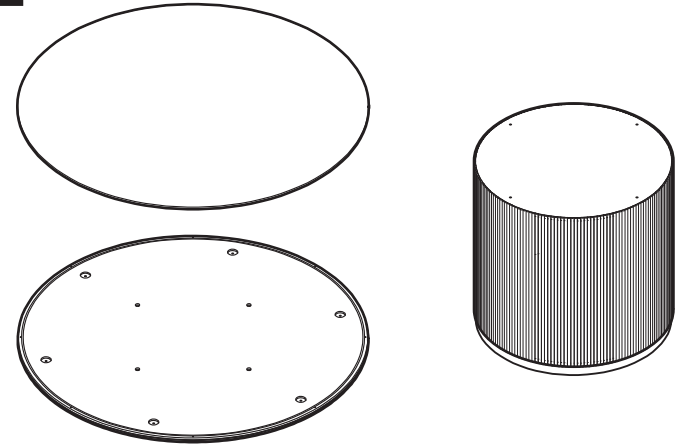

Note

1. Assemble the item on a soft, well-lit surface like cardboard or carpet.
2. For safety and efficiency, it's best to have two or more people assist with assembly to handle heavy parts safely and collaborate effectively.
3. Keep all packaging materials intact until assembly is complete.
4. Before assembling the item, carefully read all provided instructions.
5. Handle tools with care during assembly to prevent injuries.

1

2

3