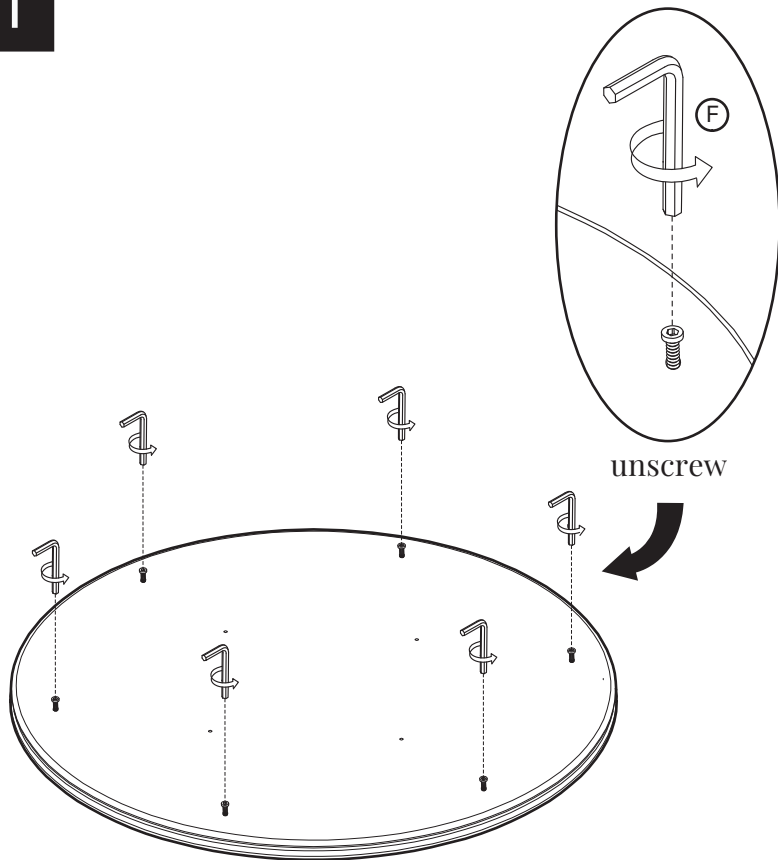

Note

1. Assemble the item on a soft, well-lit surface like cardboard or carpet.
2. For safety and efficiency, it's best to have two or more people assist with assembly to handle heavy parts safely and collaborate effectively.
3. Keep all packaging materials intact until assembly is complete.
4. Before assembling the item, carefully read all provided instructions.
5. Handle tools with care during assembly to prevent injuries.

1