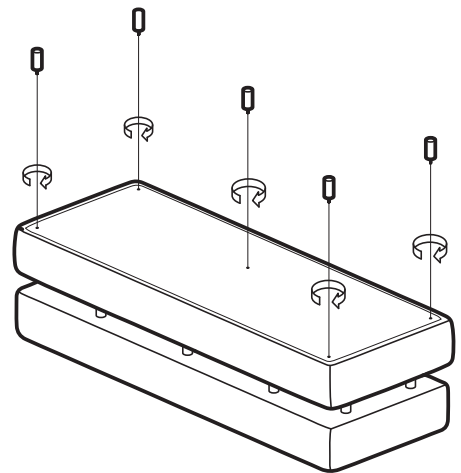

KOALA

L I V I N G

Assembly Instruction

Product Name: Malta II 3-Seater Green Chenille Fabric Sofa

Product Id: 128929

Part List

3-Seater Sofa
1 pc

Leg
5 pcs

Note

1. Assemble the item on a soft, well-lit surface like cardboard or carpet.
2. For safety and efficiency, it's best to have two or more people assist with assembly to handle heavy parts safely and collaborate effectively.
3. Do not discard any packaging materials until assembly is complete.
4. Before assembling the item, carefully read all provided instructions.
5. Handle tools with care during assembly to prevent injuries.