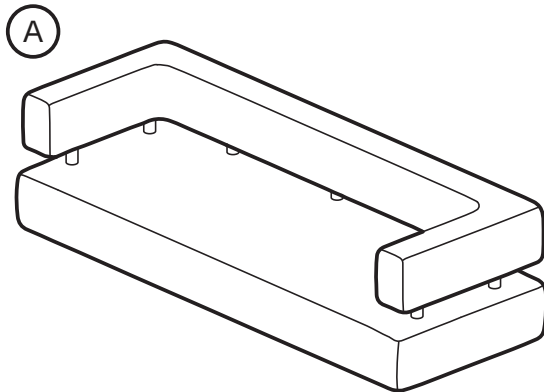

KOALA

L I V I N G

Assembly Instruction

Product Name: Malta II 3-Seater Green Chenille Fabric Sofa

Product Id: 128929

Part List

3-Seater Sofa
1 pc

Leg
5 pcs

Note

1. Assemble the item on a soft, well-lit surface like cardboard or carpet.
2. For safety and efficiency, it's best to have two or more people assist with assembly to handle heavy parts safely and collaborate effectively.
3. Do not discard any packaging materials until assembly is complete.
4. Before assembling the item, carefully read all provided instructions.
5. Handle tools with care during assembly to prevent injuries.