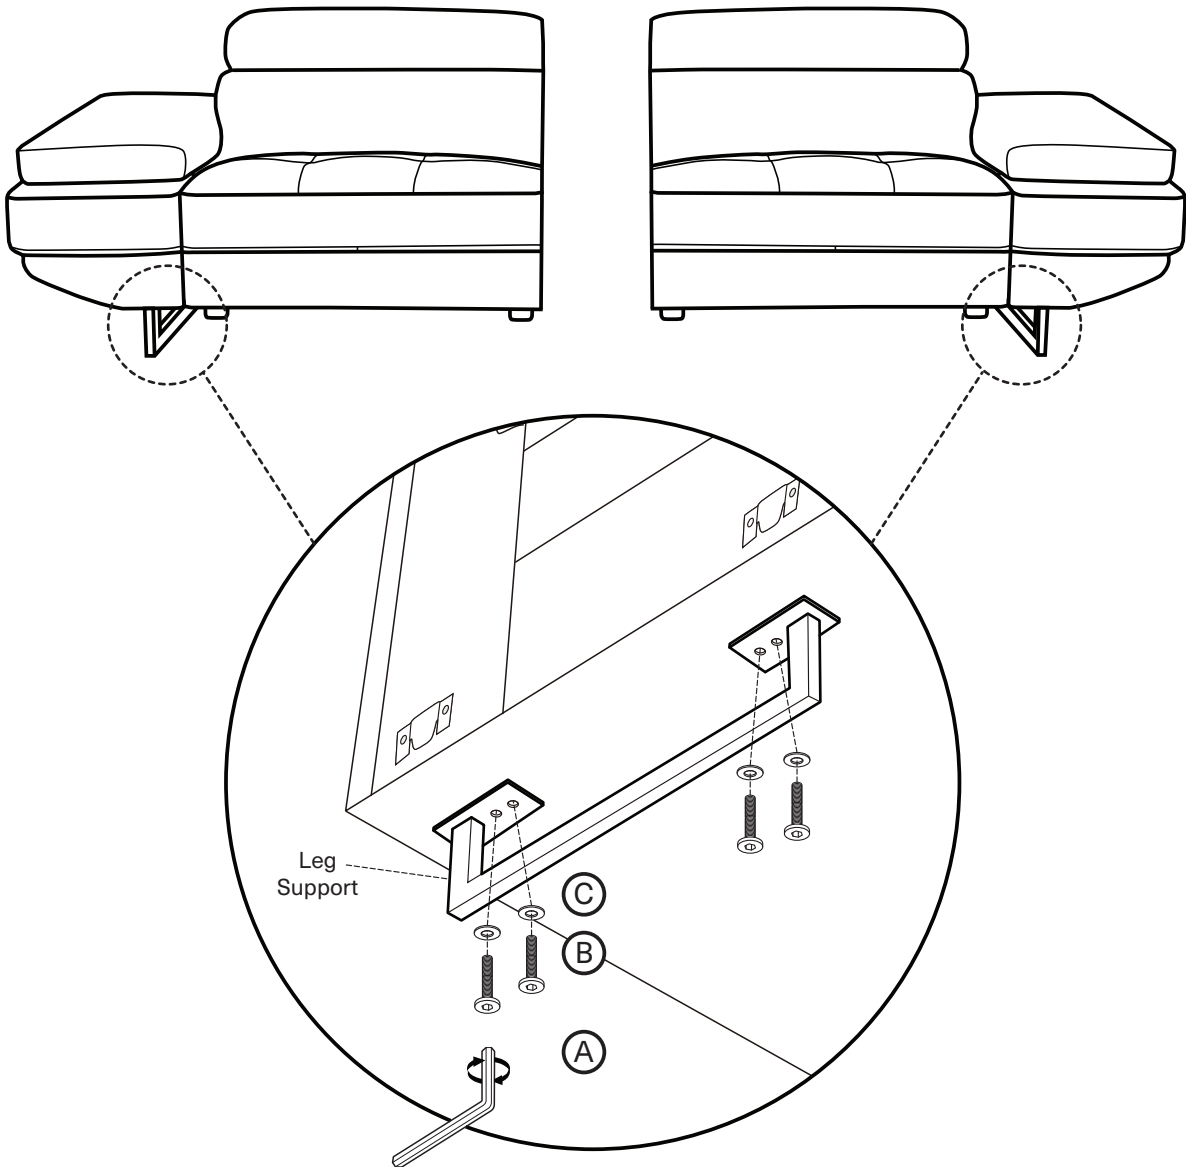

Note

1. Assemble the item on a soft, well-lit surface like cardboard or carpet.
2. For safety and efficiency, it's best to have two or more people assist with assembly to handle heavy parts safely and collaborate effectively.
3. Keep all packaging materials intact until assembly is complete.
4. Before assembling the item, carefully read all provided instructions.
5. Handle tools with care during assembly to prevent injuries.

1