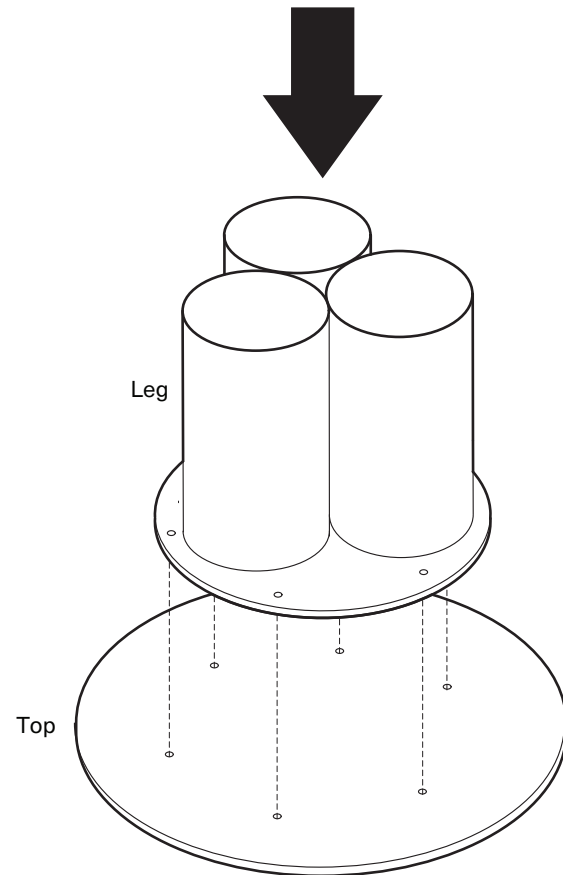

Note

1. Assemble the item on a soft, well-lit surface like cardboard or carpet.
2. For safety and efficiency, it's best to have two or more people assist with assembly to handle heavy parts safely and collaborate effectively.
3. Keep all packaging materials intact until assembly is complete.
4. Before assembling the item, carefully read all provided instructions.
5. Handle tools with care during assembly to prevent injuries.

1