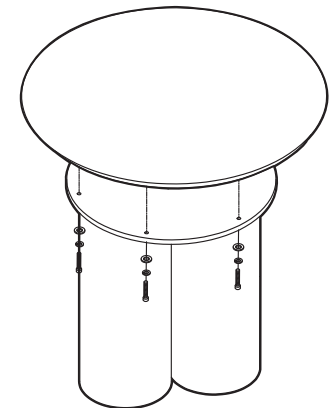

KOALA

L I V I N G

Assembly Instruction

Product Name: Terzetto Pandora Brown Sintered Stone Round Dining Table
Medium Brown Wooden Legs

Product Id: 129373

Hardware List

- | | | | |
|---|---|-------------------------|-------|
| A |  | Allen Key
5mm | 1 pc |
| B |  | Allen Bolt
5/16*35mm | 6 pcs |
| C |  | Spring Washer
Ø13mm | 6 pcs |
| D |  | Washer
Ø19mm | 6 pcs |

Part List

Top
1 pc

Leg
1 pc

Note

1. Assemble the item on a soft, well-lit surface like cardboard or carpet.
2. For safety and efficiency, it's best to have two or more people assist with assembly to handle heavy parts safely and collaborate effectively.
3. Keep all packaging materials intact until assembly is complete.
4. Before assembling the item, carefully read all provided instructions.
5. Handle tools with care during assembly to prevent injuries.