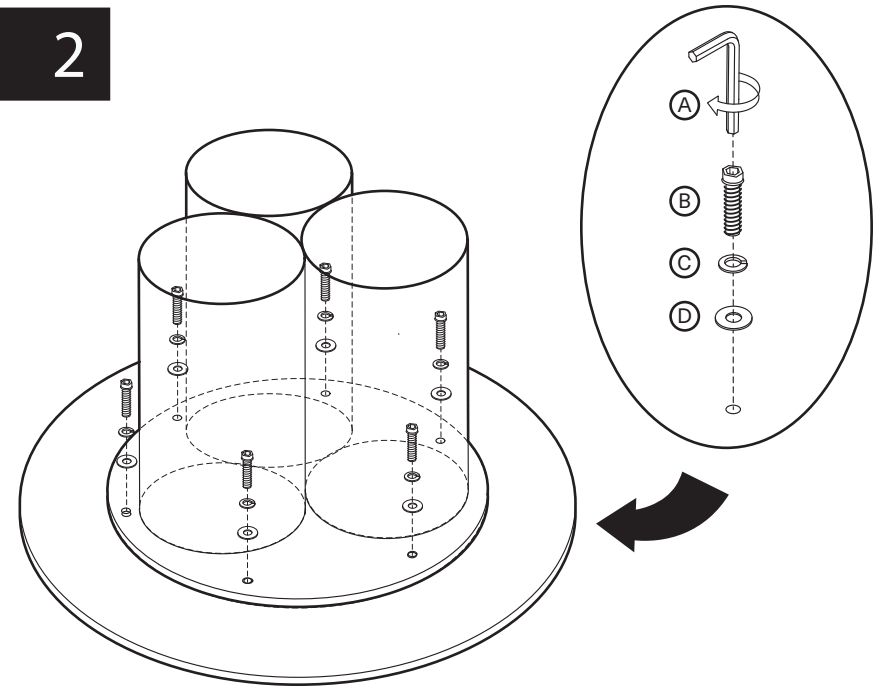

Note

1. Assemble the item on a soft, well-lit surface like cardboard or carpet.
2. For safety and efficiency, it's best to have two or more people assist with assembly to handle heavy parts safely and collaborate effectively.
3. Keep all packaging materials intact until assembly is complete.
4. Before assembling the item, carefully read all provided instructions.
5. Handle tools with care during assembly to prevent injuries.

1

2

3