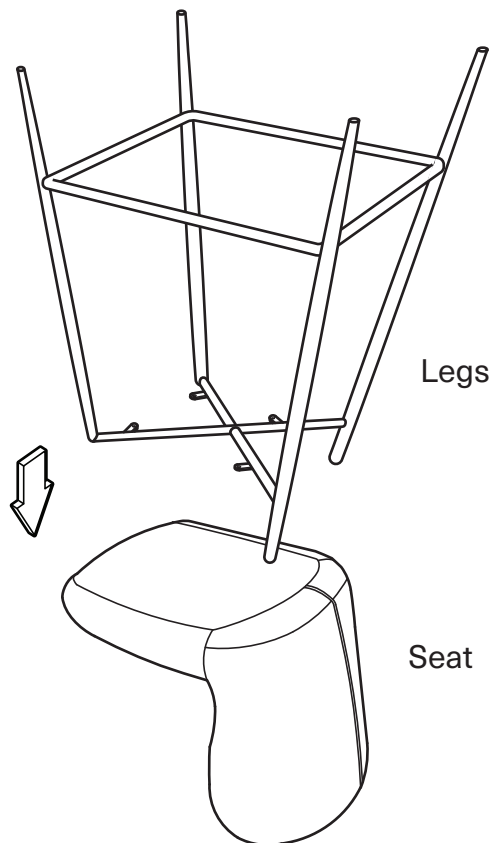

KOALA

L I V I N G

Assembly Instruction

Product Name: Hailey Snow White Boucle 67cm Counter Stool - Black Metal Legs

Product Id: 128656

Hardware List

- A  Allen Key 4mm 1 pc
- B  Allen Bolt M6*L20 8 pcs
- C  Washer Ø16*Ø6 4 pcs

Part List

Seat
1 pc

Legs
4 pcs

Footrest
1 pc

Note

1. Assemble the item on a soft, well-lit surface like cardboard or carpet.
2. For safety and efficiency, it's best to have two or more people assist with assembly to handle heavy parts safely and collaborate effectively.
3. Keep all packaging materials intact until assembly is complete.
4. Before assembling the item, carefully read all provided instructions.
5. Handle tools with care during assembly to prevent injuries.

1

2

3

4