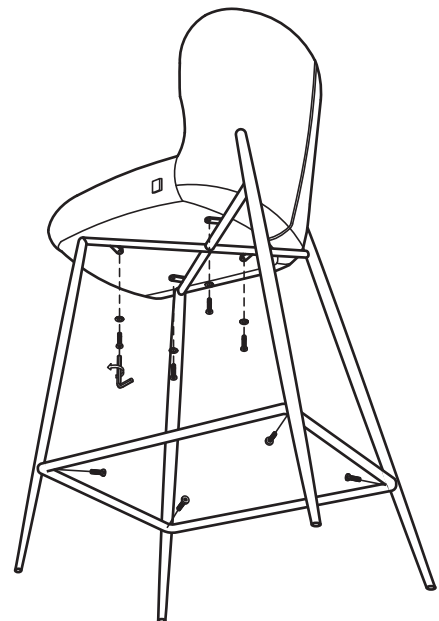

KOALA

L I V I N G

Assembly Instruction

Product Name: Hailey Snow White Boucle 67cm Counter Stool - Black Metal Legs

Product Id: 128656

Hardware List

- A  Allen Key 4mm 1 pc
- B  Allen Bolt M6*L20 8 pcs
- C  Washer Ø16*Ø6 4 pcs

Part List

Seat
1 pc

Legs
4 pcs

Footrest
1 pc

Note

1. Assemble the item on a soft, well-lit surface like cardboard or carpet.
2. For safety and efficiency, it's best to have two or more people assist with assembly to handle heavy parts safely and collaborate effectively.
3. Keep all packaging materials intact until assembly is complete.
4. Before assembling the item, carefully read all provided instructions.
5. Handle tools with care during assembly to prevent injuries.