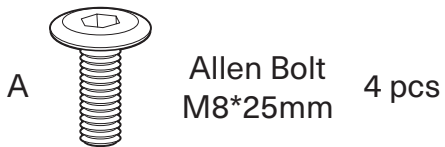

KOALA

L I V I N G

Assembly Instruction

Product Name: Xavier Walnut Brown Wooden Rectangular Dining Table - 200x100cm

Product Id: 129706

Hardware List