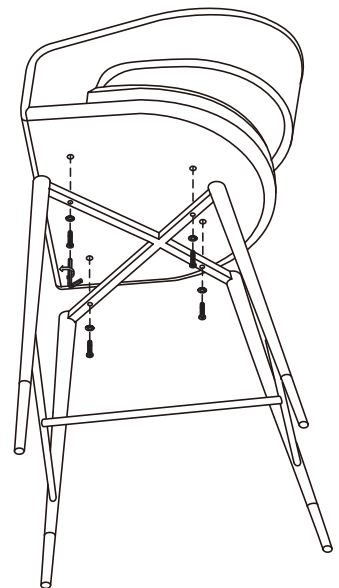

KOALA

L I V I N G

Assembly Instruction

Product Name: Moulin Glacier Grey Vegan Leather 66cm Counter Stool - Black Nickel Legs
Product Id: 129018

Hardware List

- A  Allen Key 4mm 1 pc
- B  Allen Bolt M6*L35 4 pcs
- C  Washer Ø16*Ø6 4 pcs

Part List

Legs
1 pc

Seat
1 pc

Note

1. Assemble the item on a soft, well-lit surface like cardboard or carpet.
2. For safety and efficiency, it's best to have two or more people assist with assembly to handle heavy parts safely and collaborate effectively.
3. Do not discard any packaging materials until assembly is complete.
4. Before assembling the item, carefully read all provided instructions.
5. Handle tools with care during assembly to prevent injuries.