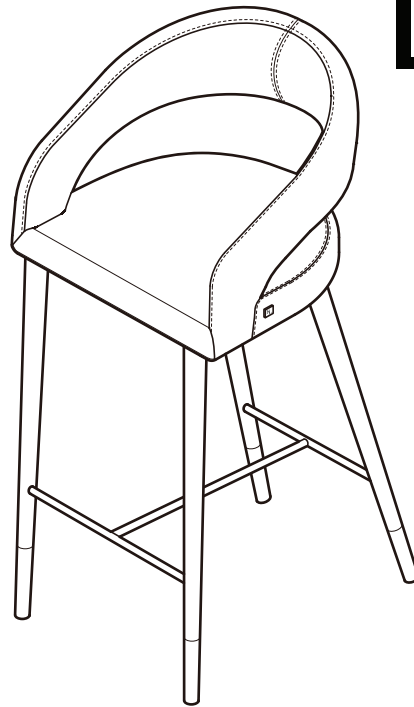

KOALA

L I V I N G

Assembly Instruction

Product Name: Moulin Glacier Grey Vegan Leather 66cm Counter Stool - Black Nickel Legs
Product Id: 129018

Hardware List

- A  Allen Key 4mm 1 pc
- B  Allen Bolt M6*L35 4 pcs
- C  Washer Ø16*Ø6 4 pcs

Part List

Legs
1 pc

Seat
1 pc

Note

1. Assemble the item on a soft, well-lit surface like cardboard or carpet.
2. For safety and efficiency, it's best to have two or more people assist with assembly to handle heavy parts safely and collaborate effectively.
3. Do not discard any packaging materials until assembly is complete.
4. Before assembling the item, carefully read all provided instructions.
5. Handle tools with care during assembly to prevent injuries.