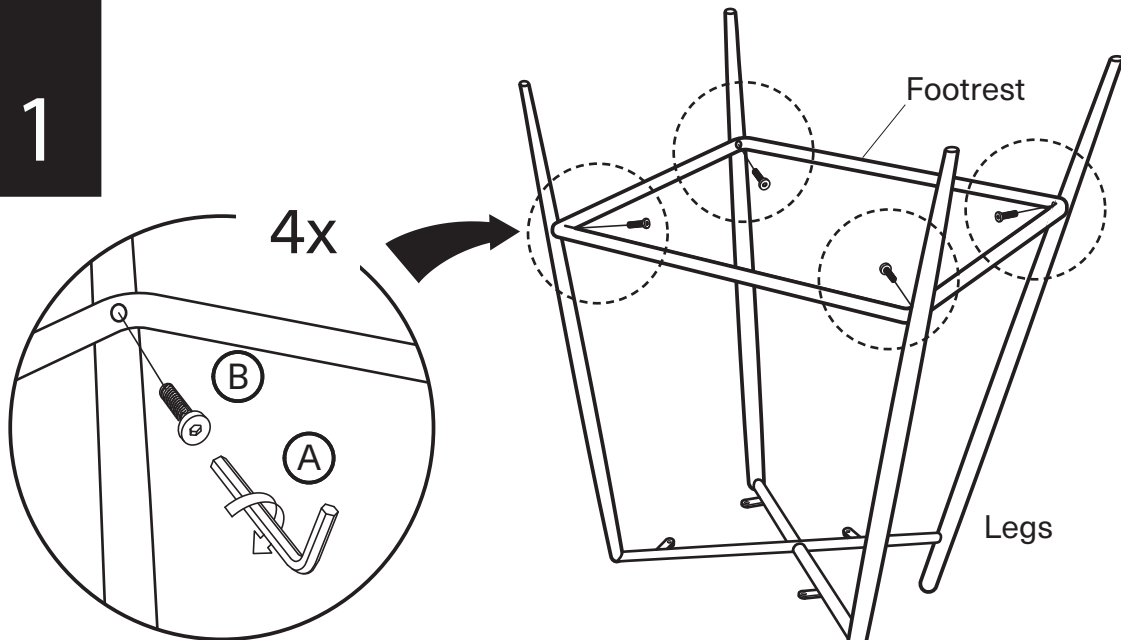

Note

1. Assemble the item on a soft, well-lit surface like cardboard or carpet.
2. For safety and efficiency, it's best to have two or more people assist with assembly to handle heavy parts safely and collaborate effectively.
3. Keep all packaging materials intact until assembly is complete.
4. Before assembling the item, carefully read all provided instructions.
5. Handle tools with care during assembly to prevent injuries.

1

2