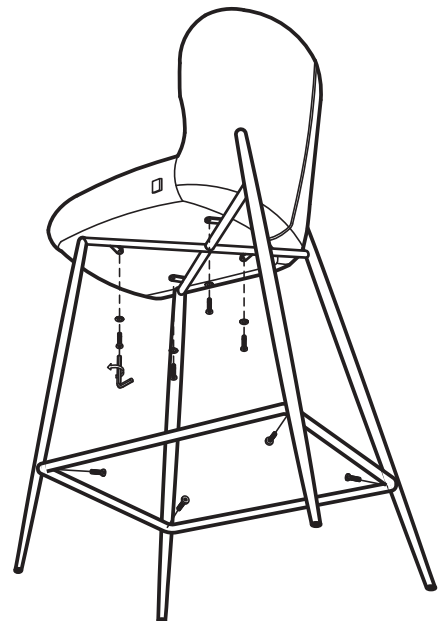

KOALA

L I V I N G

Assembly Instruction

Product Name: Hailey Sand Beige Vegan Leather 67cm Counter Stool - Bronze Legs

Product Id: 128662

Hardware List

- A  Allen Key 4mm 1 pc
- B  Allen Bolt M6*L25 8 pcs
- C  Washer Ø16*Ø6 4 pcs

Part List

Seat
1 pc

Legs
4 pcs

Footrest
1 pc

Note

1. Assemble the item on a soft, well-lit surface like cardboard or carpet.
2. For safety and efficiency, it's best to have two or more people assist with assembly to handle heavy parts safely and collaborate effectively.
3. Keep all packaging materials intact until assembly is complete.
4. Before assembling the item, carefully read all provided instructions.
5. Handle tools with care during assembly to prevent injuries.