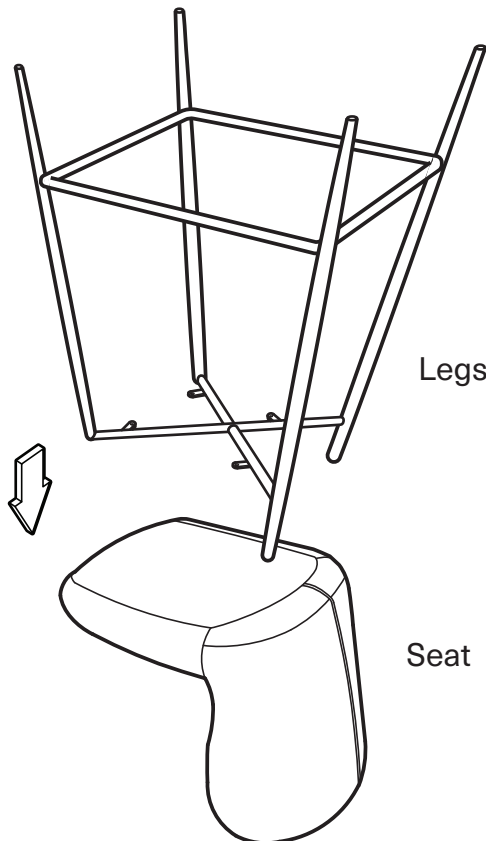

Note

1. Assemble the item on a soft, well-lit surface like cardboard or carpet.
2. For safety and efficiency, it's best to have two or more people assist with assembly to handle heavy parts safely and collaborate effectively.
3. Keep all packaging materials intact until assembly is complete.
4. Before assembling the item, carefully read all provided instructions.
5. Handle tools with care during assembly to prevent injuries.

1

2