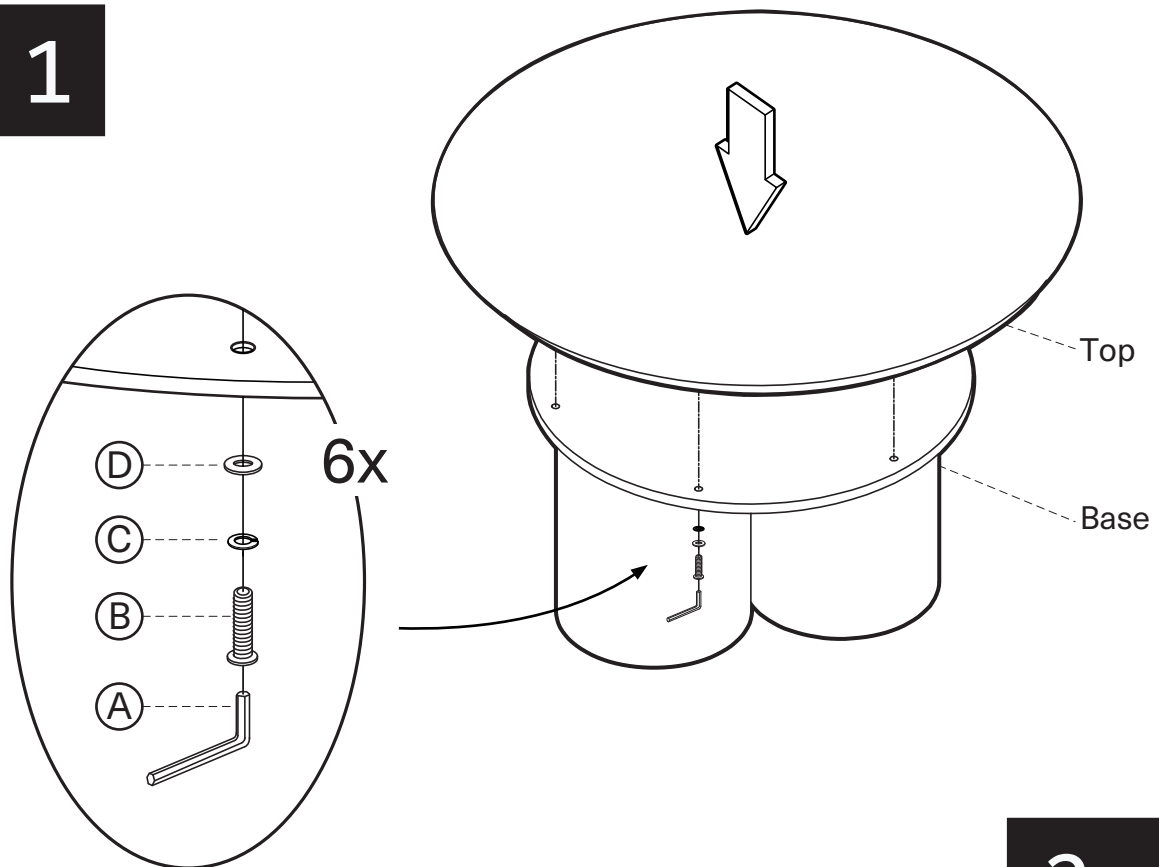

Note

1. Please check that all required hardware for assembly, as listed in the instructions, is available before beginning assembly.
2. For safety and efficiency, it's best to have two or more people assist with assembly to handle heavy parts safely and collaborate effectively.
3. Do not discard any packaging materials until assembly is complete.
4. Before assembling the item, carefully read all provided instructions.
5. Handle tools with care during assembly to prevent injuries.
6. A drill may be used, but only on a LOW setting to avoid damage.

1

2