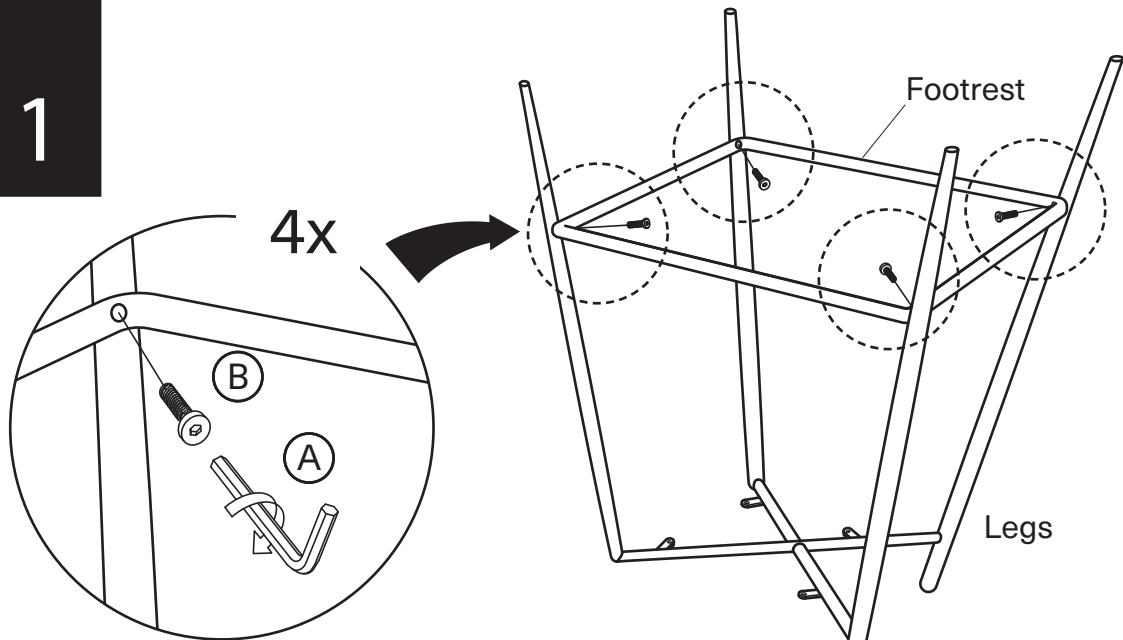

Note

1. Assemble the item on a soft, well-lit surface like cardboard or carpet.
2. For safety and efficiency, it's best to have two or more people assist with assembly to handle heavy parts safely and collaborate effectively.
3. Keep all packaging materials intact until assembly is complete.
4. Before assembling the item, carefully read all provided instructions.
5. Handle tools with care during assembly to prevent injuries.

1