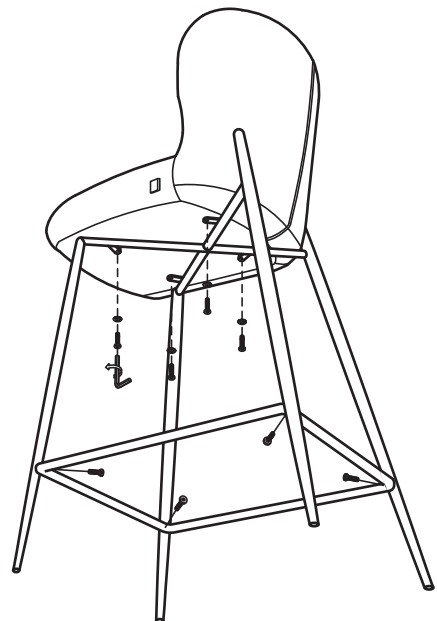

KOALA

L I V I N G

Assembly Instruction

Product Name: Hailey Glacier Grey Vegan Leather 67 cm Counter Stool - Black Legs

Product Id: 128704

Hardware List

- A  Allen Key 4mm 1 pc
- B  Allen Bolt M6*L20 8 pcs
- C  Washer Ø16*Ø6 4 pcs

Part List

Seat
1 pc

Legs
4 pcs

Footrest
1 pc

Note

1. Assemble the item on a soft, well-lit surface like cardboard or carpet.
2. For safety and efficiency, it's best to have two or more people assist with assembly to handle heavy parts safely and collaborate effectively.
3. Keep all packaging materials intact until assembly is complete.
4. Before assembling the item, carefully read all provided instructions.
5. Handle tools with care during assembly to prevent injuries.