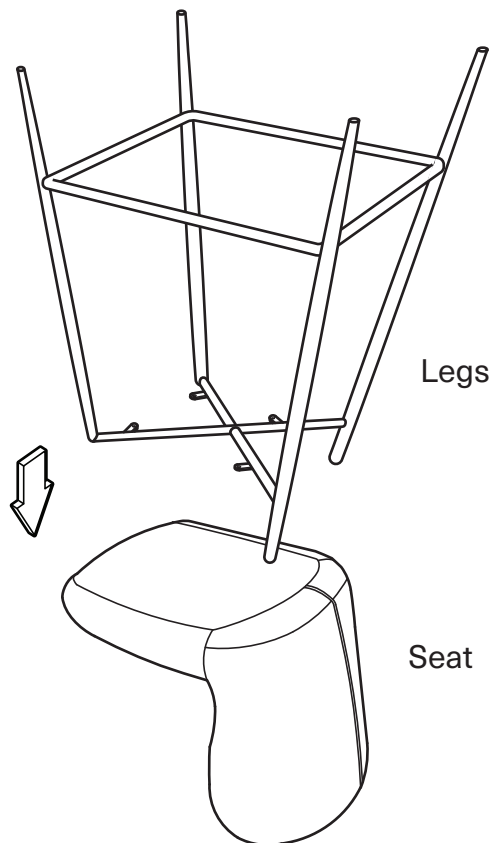

KOALA

L I V I N G

Assembly Instruction

Product Name: Hailey Glacier Grey Vegan Leather 67 cm Counter Stool - Black Legs

Product Id: 128704

Hardware List

- A  Allen Key 4mm 1 pc
- B  Allen Bolt M6*L20 8 pcs
- C  Washer Ø16*Ø6 4 pcs

Part List

Seat
1 pc

Legs
4 pcs

Footrest
1 pc

Note

1. Assemble the item on a soft, well-lit surface like cardboard or carpet.
2. For safety and efficiency, it's best to have two or more people assist with assembly to handle heavy parts safely and collaborate effectively.
3. Keep all packaging materials intact until assembly is complete.
4. Before assembling the item, carefully read all provided instructions.
5. Handle tools with care during assembly to prevent injuries.

1

2

3

4