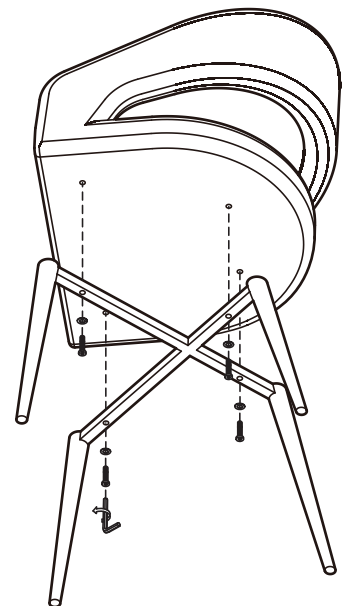

KOALA

L I V I N G

Assembly Instruction

Product Name: Moulin Glacier Grey Vegan Leather Dining Chair - Black Nickel Legs

Product Id: 129017

Hardware List

- A  Allen Key 4mm 1 pc
- B  Allen Bolt M6*L35 4 pcs
- C  Washer Ø6*Ø16mm 4 pcs

Part List

Legs
1 pc

Seat
1 pc

Note

1. Assemble the item on a soft, well-lit surface like cardboard or carpet.
2. For safety and efficiency, it's best to have two or more people assist with assembly to handle heavy parts safely and collaborate effectively.
3. Keep all packaging materials intact until assembly is complete.
4. Before assembling the item, carefully read all provided instructions.
5. Handle tools with care during assembly to prevent injuries.