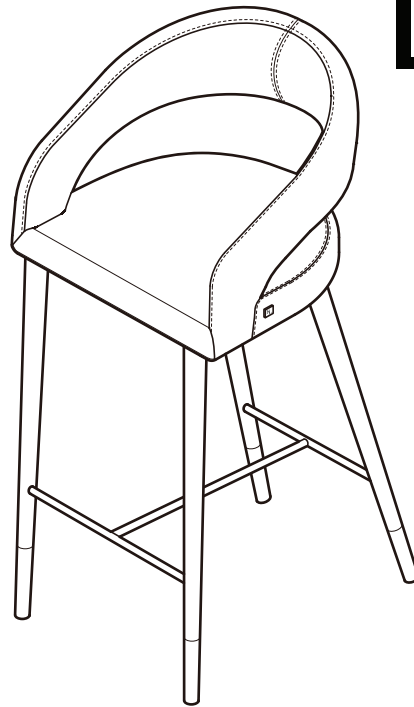

KOALA

L I V I N G

Assembly Instruction

Product Name: Moulin Smoke Grey Vegan Leather 66cm Counter Stool - Polished Gold Legs
Product Id: 128305

Hardware List

- | | | | |
|---|---|----------------------|-------|
| A |  | Allen Key
4mm | 1 pc |
| B |  | Allen Bolt
M6*L35 | 4 pcs |
| C |  | Washer
Ø16*Ø6 | 4 pcs |

Part List

Legs
1 pc

Seat
1 pc

Note

1. Assemble the item on a soft, well-lit surface like cardboard or carpet.
2. For safety and efficiency, it's best to have two or more people assist with assembly to handle heavy parts safely and collaborate effectively.
3. Do not discard any packaging materials until assembly is complete.
4. Before assembling the item, carefully read all provided instructions.
5. Handle tools with care during assembly to prevent injuries.