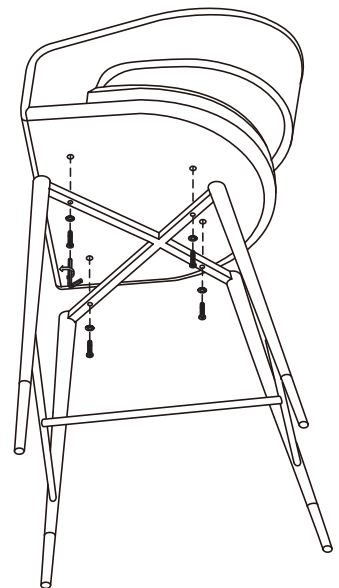

KOALA

L I V I N G

Assembly Instruction

Product Name: Moulin Smoke Grey Vegan Leather 66cm Counter Stool - Polished Gold Legs
Product Id: 128305

Hardware List

- | | | | |
|---|---|----------------------|-------|
| A |  | Allen Key
4mm | 1 pc |
| B |  | Allen Bolt
M6*L35 | 4 pcs |
| C |  | Washer
Ø16*Ø6 | 4 pcs |

Part List

Legs
1 pc

Seat
1 pc

Note

1. Assemble the item on a soft, well-lit surface like cardboard or carpet.
2. For safety and efficiency, it's best to have two or more people assist with assembly to handle heavy parts safely and collaborate effectively.
3. Do not discard any packaging materials until assembly is complete.
4. Before assembling the item, carefully read all provided instructions.
5. Handle tools with care during assembly to prevent injuries.