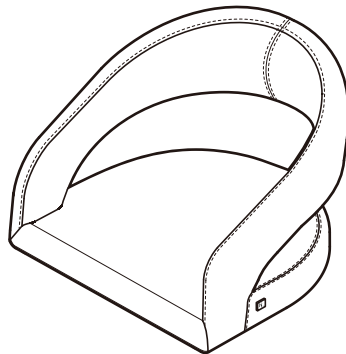

KOALA

L I V I N G

Assembly Instruction

Product Name: Moulin Smoke Grey Vegan Leather 66cm Counter Stool - Polished Gold Legs
Product Id: 128305

Hardware List

- | | | | |
|---|---|----------------------|-------|
| A |  | Allen Key
4mm | 1 pc |
| B |  | Allen Bolt
M6*L35 | 4 pcs |
| C |  | Washer
Ø16*Ø6 | 4 pcs |

Part List

Legs
1 pc

Seat
1 pc

Note

1. Assemble the item on a soft, well-lit surface like cardboard or carpet.
2. For safety and efficiency, it's best to have two or more people assist with assembly to handle heavy parts safely and collaborate effectively.
3. Do not discard any packaging materials until assembly is complete.
4. Before assembling the item, carefully read all provided instructions.
5. Handle tools with care during assembly to prevent injuries.