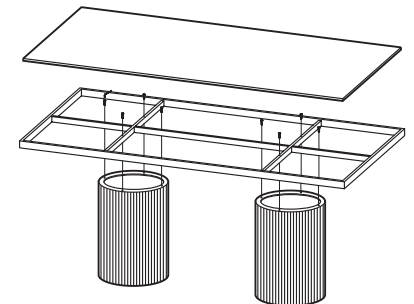

## Assembly Instruction

Product Name: Archie White Sintered Stone Dining Table  
Matte Black Legs 240x118cm

Product Id: 128018

### Hardware List

- A  Allen Key 2 pc  
5mm
- B  Allen Bolt 8 pcs  
M8\*55
- C  Silicone Cap 10 pcs

### Part List