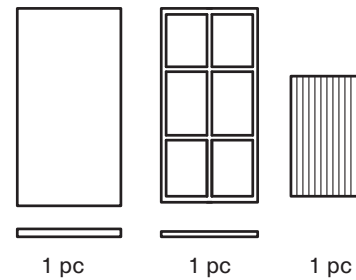

## Assembly Instruction

Product Name: Archie White Sintered Stone Dining Table  
Matte Black Legs 240x118cm

Product Id: 128018

### Hardware List

- A  Allen Key 2 pc  
5mm
- B  Allen Bolt 8 pcs  
M8\*55
- C  Silicone Cap 10 pcs

### Part List