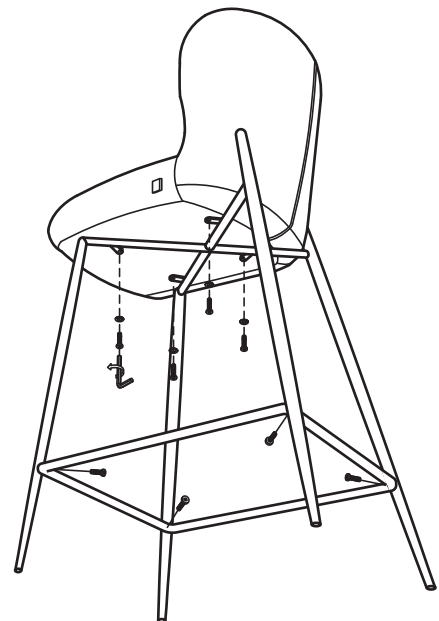

#### Hardware List

- A  Allen Key 4mm 1 pc
- B  Allen Bolt M6\*L20 8 pcs
- C  Washer Ø16\*Ø6 4 pcs

#### Part List

Seat  
1 pc

Legs  
4 pcs

Footrest  
1 pc