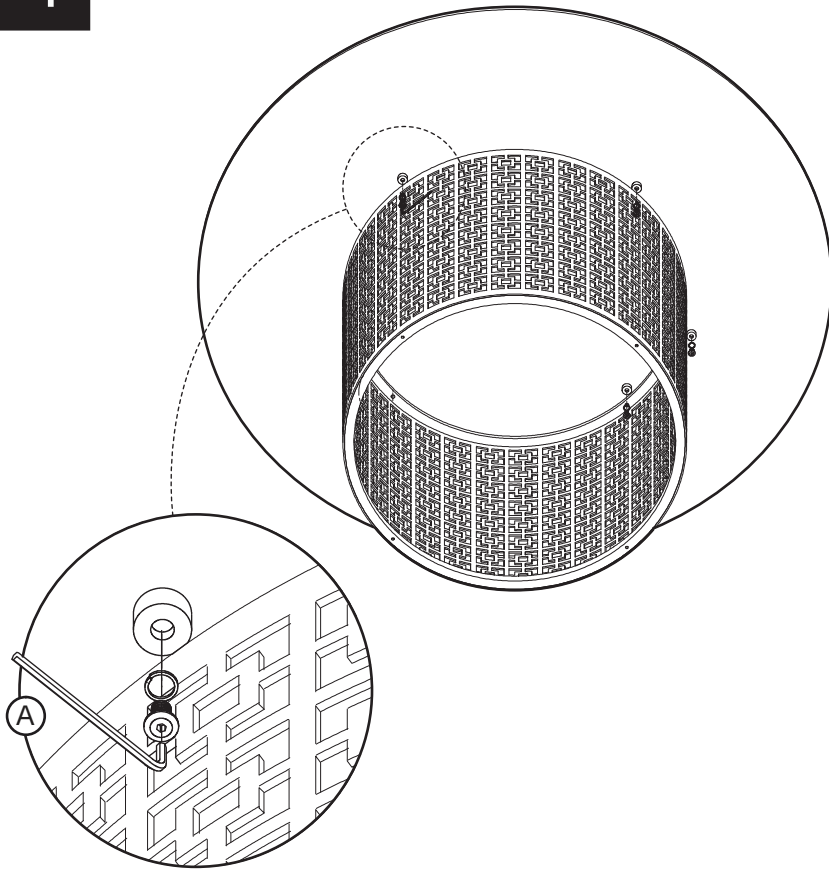

Note

1. Assemble the item on a soft, well-lit surface like cardboard or carpet.
2. For safety and efficiency, it's best to have two or more people assist with assembly to handle heavy parts safely and collaborate effectively.
3. Keep all packaging materials intact until assembly is complete.
4. Before assembling the item, carefully read all provided instructions.
5. Handle tools with care during assembly to prevent injuries.

1