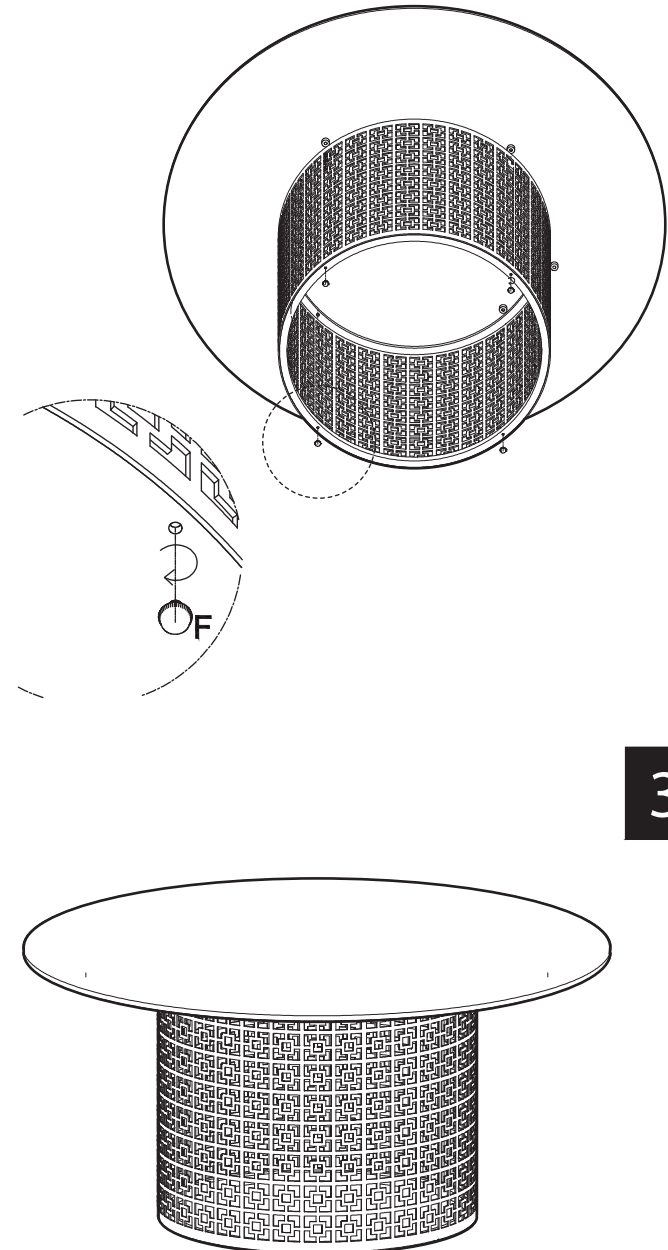

Note

1. Assemble the item on a soft, well-lit surface like cardboard or carpet.
2. For safety and efficiency, it's best to have two or more people assist with assembly to handle heavy parts safely and collaborate effectively.
3. Keep all packaging materials intact until assembly is complete.
4. Before assembling the item, carefully read all provided instructions.
5. Handle tools with care during assembly to prevent injuries.

1

2

3