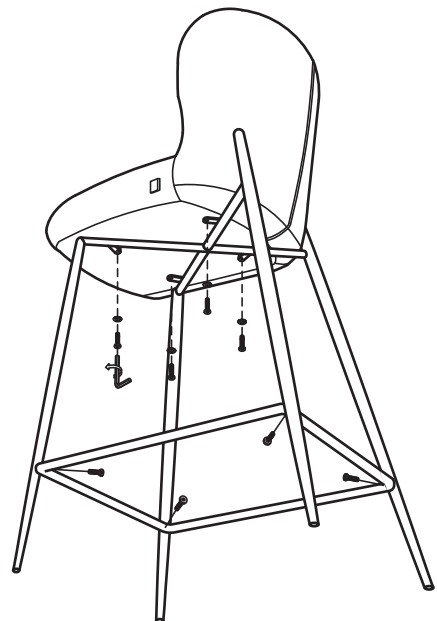

KOALA

L I V I N G

Assembly Instruction

Product Name: Hailey Snow White Boucle 67cm Counter Stool - Bronze Legs

Product Id: 128657

Hardware List

- A  Allen Key 4mm 1 pc
- B  Allen Bolt M6*L20 8 pcs
- C  Washer Ø16*Ø6 4 pcs

Part List

Seat
1 pc

Legs
4 pcs

Footrest
1 pc

Note

1. Assemble the item on a soft, well-lit surface like cardboard or carpet.
2. For safety and efficiency, it's best to have two or more people assist with assembly to handle heavy parts safely and collaborate effectively.
3. Keep all packaging materials intact until assembly is complete.
4. Before assembling the item, carefully read all provided instructions.
5. Handle tools with care during assembly to prevent injuries.