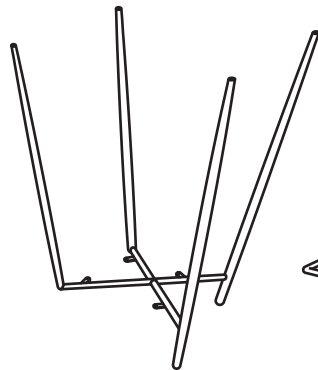

KOALA

L I V I N G

Assembly Instruction

Product Name: Hailey Snow White Boucle 67cm Counter Stool - Bronze Legs

Product Id: 128657

Hardware List

- A  Allen Key 4mm 1 pc
- B  Allen Bolt M6*L20 8 pcs
- C  Washer Ø16*Ø6 4 pcs

Part List

Seat
1 pc

Legs
4 pcs

Footrest
1 pc

Note

1. Assemble the item on a soft, well-lit surface like cardboard or carpet.
2. For safety and efficiency, it's best to have two or more people assist with assembly to handle heavy parts safely and collaborate effectively.
3. Keep all packaging materials intact until assembly is complete.
4. Before assembling the item, carefully read all provided instructions.
5. Handle tools with care during assembly to prevent injuries.