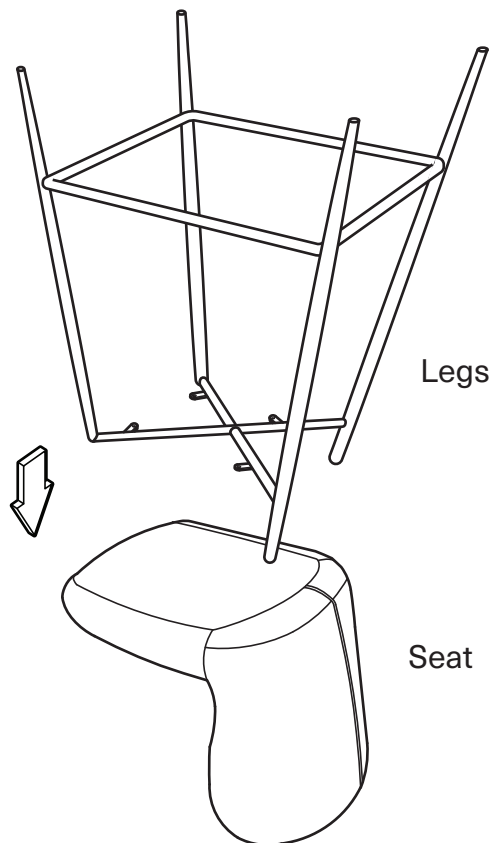

KOALA

L I V I N G

Assembly Instruction

Product Name: Hailey Snow White Boucle 67cm Counter Stool - Bronze Legs

Product Id: 128657

Hardware List

- A  Allen Key 4mm 1 pc
- B  Allen Bolt M6*L20 8 pcs
- C  Washer Ø16*Ø6 4 pcs

Part List

Seat
1 pc

Legs
4 pcs

Footrest
1 pc

Note

1. Assemble the item on a soft, well-lit surface like cardboard or carpet.
2. For safety and efficiency, it's best to have two or more people assist with assembly to handle heavy parts safely and collaborate effectively.
3. Keep all packaging materials intact until assembly is complete.
4. Before assembling the item, carefully read all provided instructions.
5. Handle tools with care during assembly to prevent injuries.

1

2

3

4