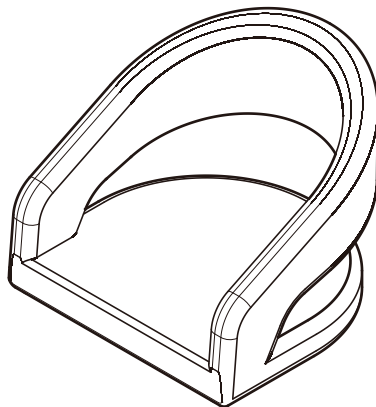

KOALA

L I V I N G

Assembly Instruction

Product Name: Moulin Black Boucle Dining Chair - Brushed Gold Legs

Product Id: 127919

Hardware List

- A  Allen Key
4mm 1 pc
- B  Allen Bolt
M6*L35 4 pcs
- C  Washer
Ø6*Ø16mm 4 pcs

Part List

Legs
1 pc

Seat
1 pc

Note

1. Assemble the item on a soft, well-lit surface like cardboard or carpet.
2. For safety and efficiency, it's best to have two or more people assist with assembly to handle heavy parts safely and collaborate effectively.
3. Keep all packaging materials intact until assembly is complete.
4. Before assembling the item, carefully read all provided instructions.
5. Handle tools with care during assembly to prevent injuries.