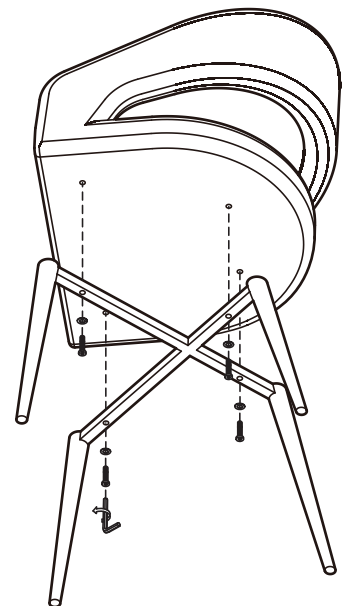

KOALA

L I V I N G

Assembly Instruction

Product Name: Moulin Black Boucle Dining Chair - Brushed Gold Legs

Product Id: 127919

Hardware List

- A  Allen Key
4mm 1 pc
- B  Allen Bolt
M6*L35 4 pcs
- C  Washer
Ø6*Ø16mm 4 pcs

Part List

Legs
1 pc

Seat
1 pc

Note

1. Assemble the item on a soft, well-lit surface like cardboard or carpet.
2. For safety and efficiency, it's best to have two or more people assist with assembly to handle heavy parts safely and collaborate effectively.
3. Keep all packaging materials intact until assembly is complete.
4. Before assembling the item, carefully read all provided instructions.
5. Handle tools with care during assembly to prevent injuries.