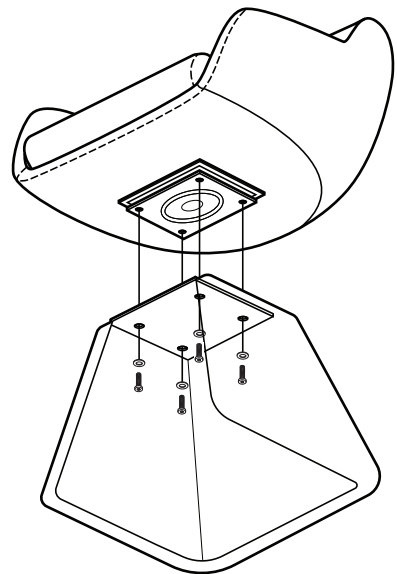

KOALA

L I V I N G

Assembly Instruction

Product Name: Antonia Stone White Swivel Dining Chair

Product Id: 130610

Hardware List

- A  Allen Key 4mm 1 pc
- B  Allen Bolt M6*L15 4 pcs
- C  Washer Ø16*Ø6 4 pcs

Part List

Legs
1 pc

Seat
1 pc

Note

1. Assemble the item on a soft, well-lit surface like cardboard or carpet.
2. For safety and efficiency, it's best to have two or more people assist with assembly to handle heavy parts safely and collaborate effectively.
3. Do not discard any packaging materials until assembly is complete.
4. Before assembling the item, carefully read all provided instructions.
5. Handle tools with care during assembly to prevent injuries.