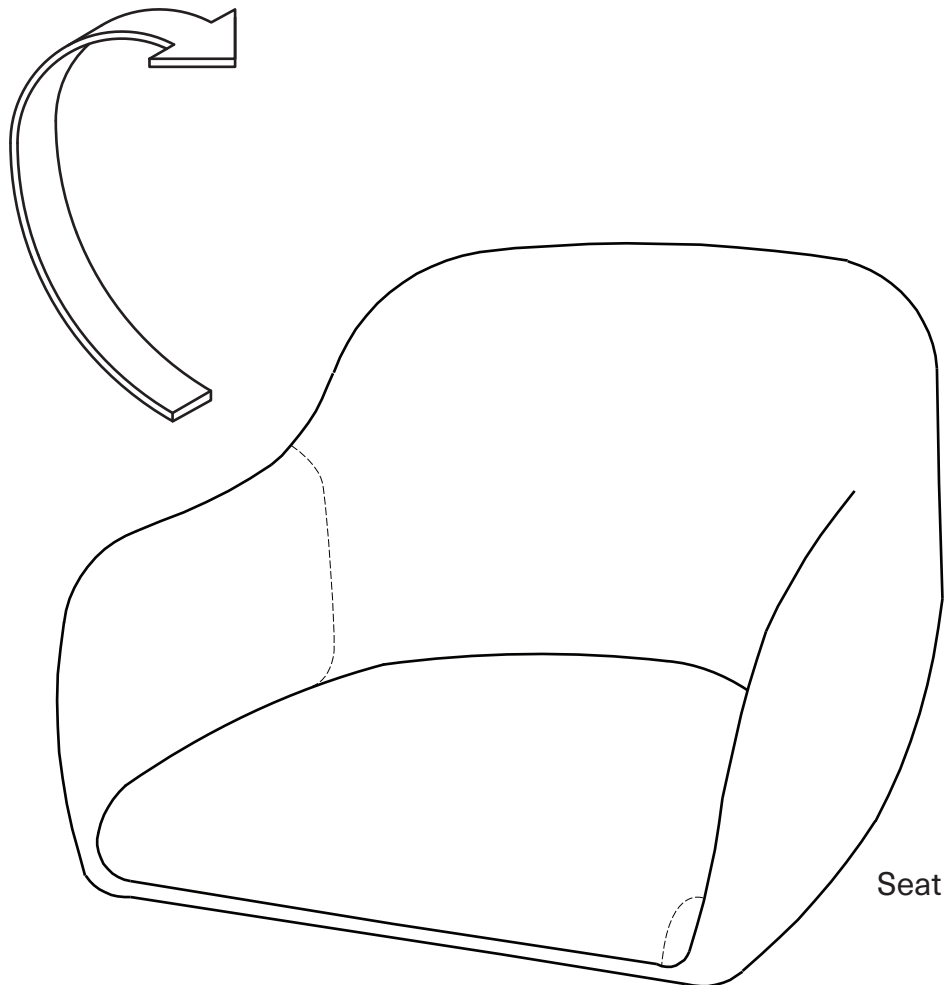

Note

1. Assemble the item on a soft, well-lit surface like cardboard or carpet.
2. For safety and efficiency, it's best to have two or more people assist with assembly to handle heavy parts safely and collaborate effectively.
3. Do not discard any packaging materials until assembly is complete.
4. Before assembling the item, carefully read all provided instructions.
5. Handle tools with care during assembly to prevent injuries.

1