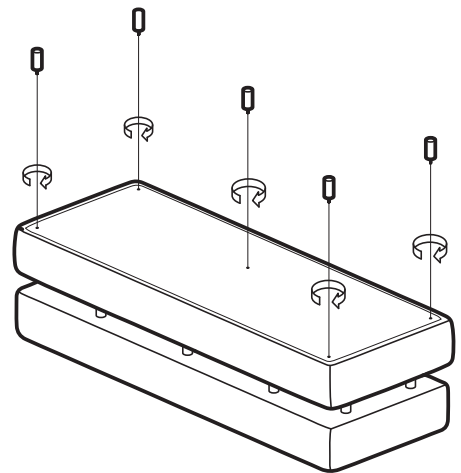

KOALA

L I V I N G

Assembly Instruction

Product Name: Malta II 3-Seater Beige Latte Chenille Fabric Sofa

Product Id: 128928

Part List

3-Seater Sofa
1 pc

Leg
5 pcs

Note

1. Assemble the item on a soft, well-lit surface like cardboard or carpet.
2. For safety and efficiency, it's best to have two or more people assist with assembly to handle heavy parts safely and collaborate effectively.
3. Do not discard any packaging materials until assembly is complete.
4. Before assembling the item, carefully read all provided instructions.
5. Handle tools with care during assembly to prevent injuries.