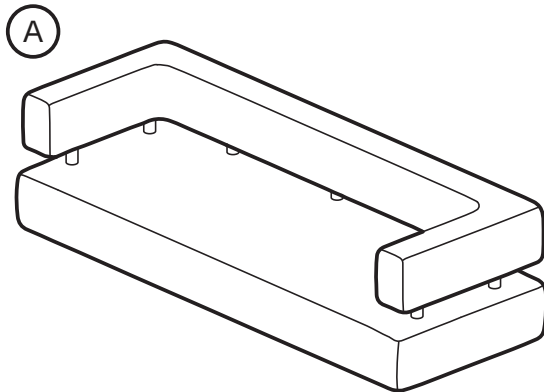

KOALA

L I V I N G

Assembly Instruction

Product Name: Malta II 3-Seater Beige Latte Chenille Fabric Sofa

Product Id: 128928

Part List

3-Seater Sofa
1 pc

Leg
5 pcs

Note

1. Assemble the item on a soft, well-lit surface like cardboard or carpet.
2. For safety and efficiency, it's best to have two or more people assist with assembly to handle heavy parts safely and collaborate effectively.
3. Do not discard any packaging materials until assembly is complete.
4. Before assembling the item, carefully read all provided instructions.
5. Handle tools with care during assembly to prevent injuries.