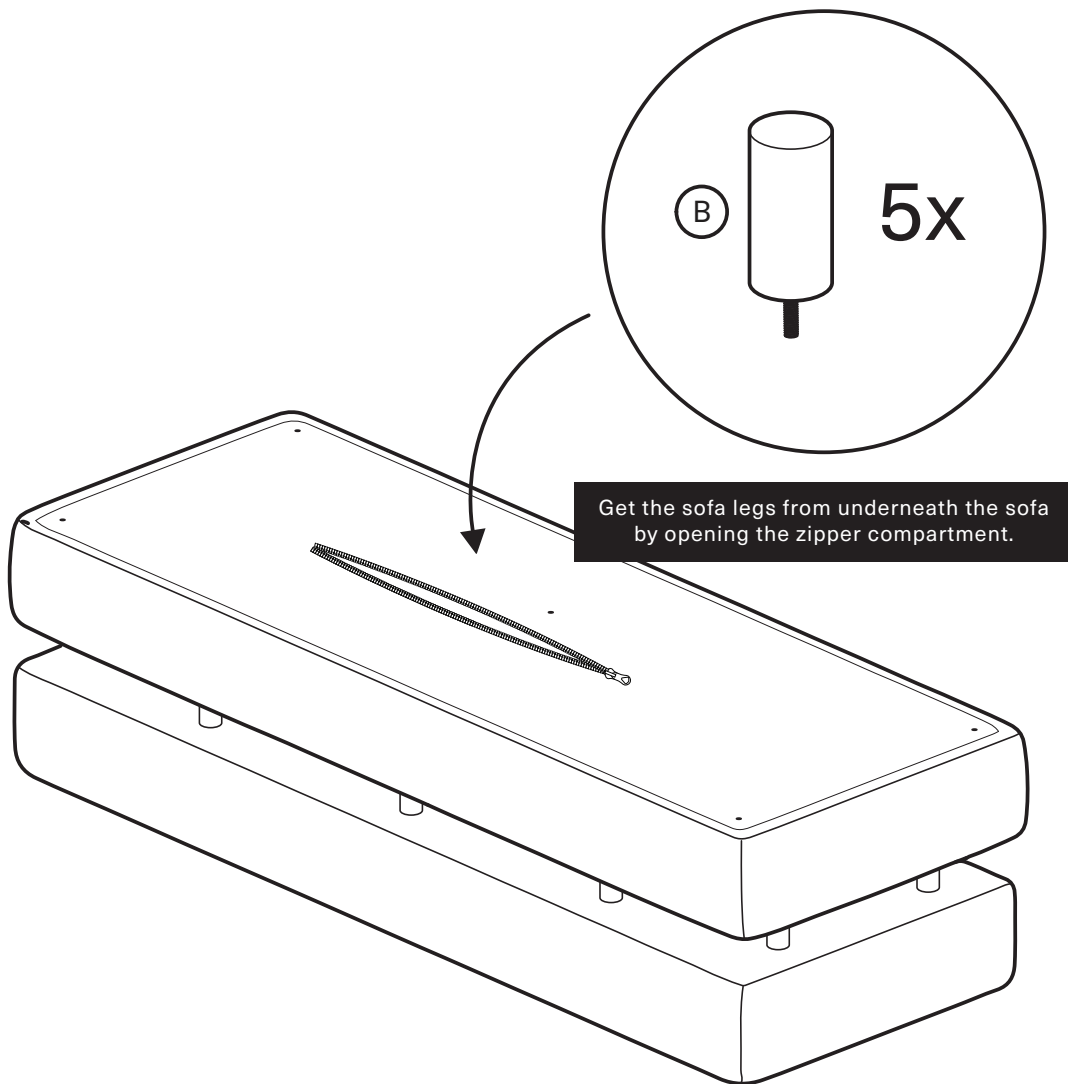

Note

1. Assemble the item on a soft, well-lit surface like cardboard or carpet.
2. For safety and efficiency, it's best to have two or more people assist with assembly to handle heavy parts safely and collaborate effectively.
3. Do not discard any packaging materials until assembly is complete.
4. Before assembling the item, carefully read all provided instructions.
5. Handle tools with care during assembly to prevent injuries.

1