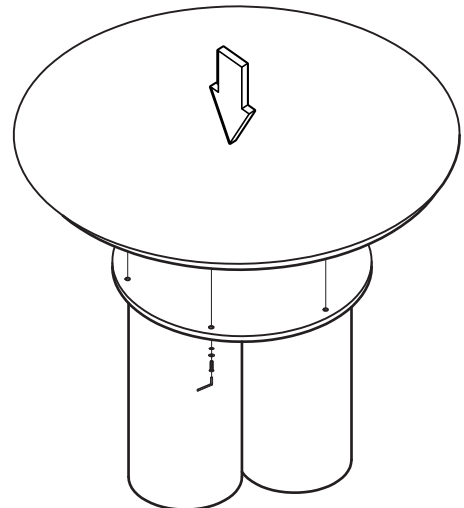

KOALA

L I V I N G

Assembly Instruction

Product Name: Terzetto Round Dining Table

Hardware List

A		Allen Key 5mm	1 pc
B		Allen Bolt (B) M8x35mm	6 pcs
C		Spring Washer (B) 13mm	6 pcs
D		Washer (B) 19mm	6 pcs

Parts List