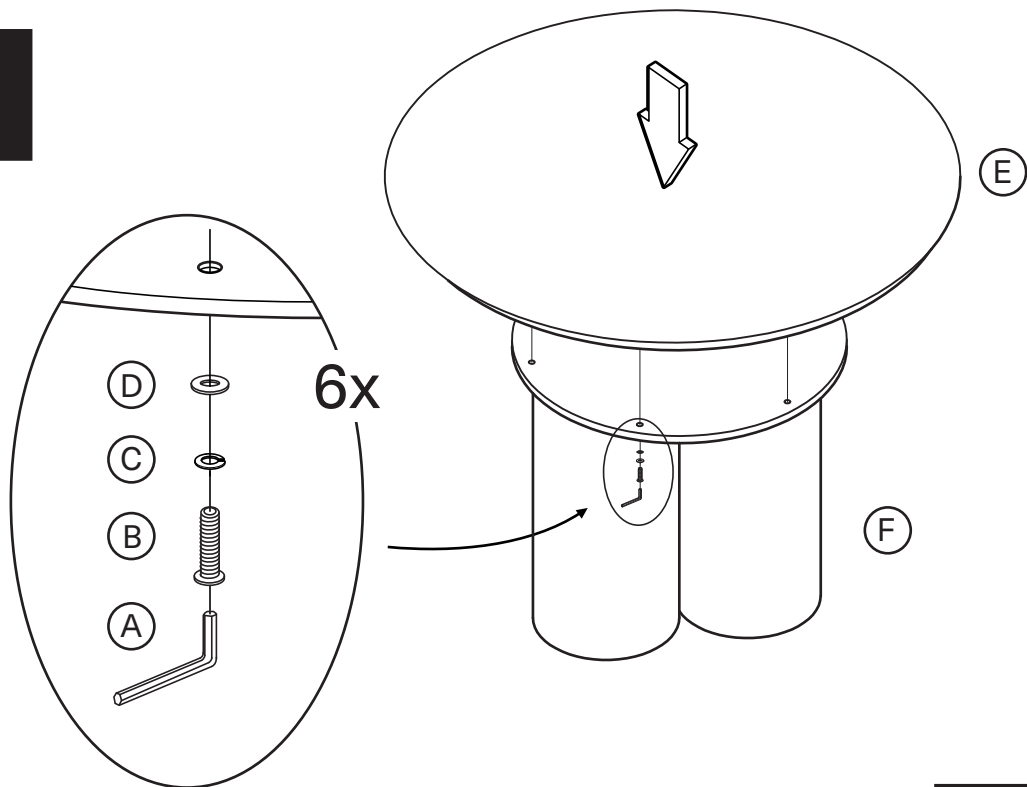

Note

1. Please check that all required hardware for assembly, as listed in the instructions, is available before beginning assembly.
2. For safety and efficiency, it's best to have two or more people assist with assembly to handle heavy parts safely and collaborate effectively.
3. Do not discard any packaging materials until assembly is complete.
4. Before assembling the item, carefully read all provided instructions.
5. Handle tools with care during assembly to prevent injuries.
6. A drill may be used, but only on a LOW setting to avoid damage.

1

2