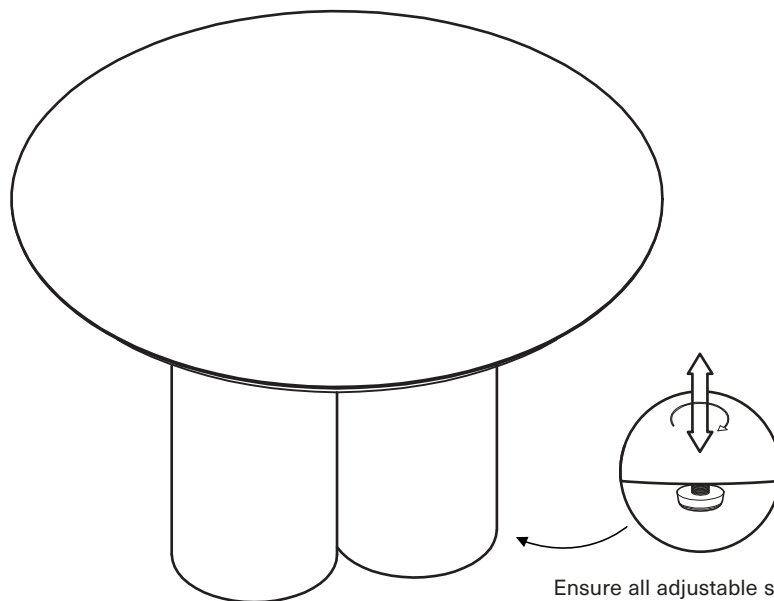

Ensure all adjustable stoppers are firmly on the ground for stability