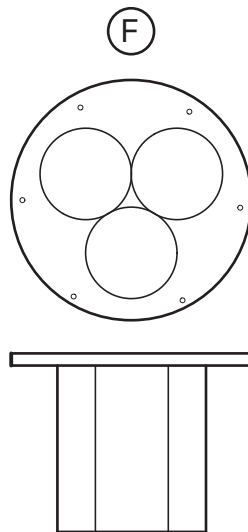

KOALA

L I V I N G

Assembly Instruction

Product Name: Terzetto Round Dining Table

Hardware List

A		Allen Key 5mm	1 pc
B		Allen Bolt (B) M8x35mm	6 pcs
C		Spring Washer (B) 13mm	6 pcs
D		Washer (B) 19mm	6 pcs

Parts List

Top
1 pc

Leg
1 pc

Note

1. Please check that all required hardware for assembly, as listed in the instructions, is available before beginning assembly.
2. For safety and efficiency, it's best to have two or more people assist with assembly to handle heavy parts safely and collaborate effectively.
3. Do not discard any packaging materials until assembly is complete.
4. Before assembling the item, carefully read all provided instructions.
5. Handle tools with care during assembly to prevent injuries.
6. A drill may be used, but only on a LOW setting to avoid damage.