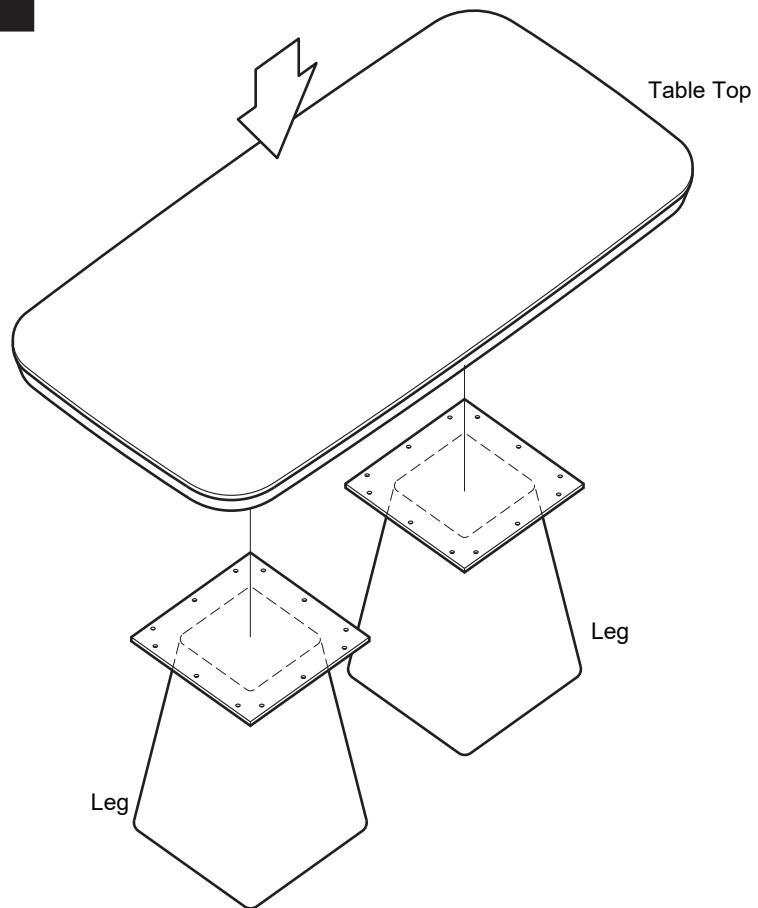

Note

1. Assemble the item on a soft, well-lit surface like cardboard or carpet.
2. For safety and efficiency, it's best to have two or more people assist with assembly to handle heavy parts safely and collaborate effectively.
3. Keep all packaging materials intact until assembly is complete.
4. Before assembling the item, carefully read all provided instructions.
5. Handle tools with care during assembly to prevent injuries.

1