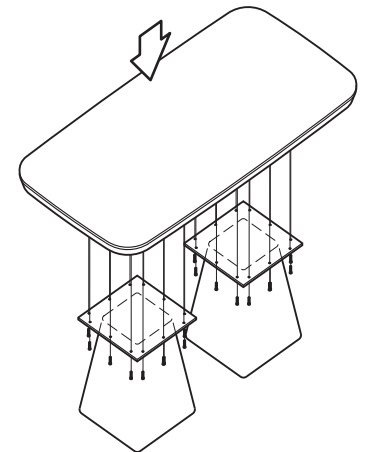

KOALA

L I V I N G

Assembly Instruction

Product Name: Dunstan Statuario White Sintered Stone Rectangular Dining Table
Black Wooden Legs

Product Id: 130210

Hardware List

- | | | | |
|---|---|--------------------|--------|
| A |  | Washer
8*20 | 16 pcs |
| B |  | Allen Bolt
8*35 | 16 pcs |
| C |  | Allen Key
5mm | 1 pc |

Part List

Table Top
1 pcs

Leg
2 pcs

Note

1. Assemble the item on a soft, well-lit surface like cardboard or carpet.
2. For safety and efficiency, it's best to have two or more people assist with assembly to handle heavy parts safely and collaborate effectively.
3. Keep all packaging materials intact until assembly is complete.
4. Before assembling the item, carefully read all provided instructions.
5. Handle tools with care during assembly to prevent injuries.