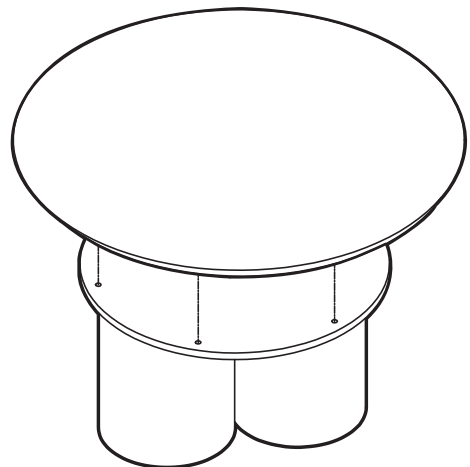

KOALA

L I V I N G

Assembly Instruction

Product Name: Terzetto Round Coffee Table Low

Hardware List

A		Allen Key 5mm	1 pc
B		Allen Bolt M8x35mm	6 pcs
C		Spring Washer 13mm	6 pcs
D		Washer 19mm	6 pcs

Parts List