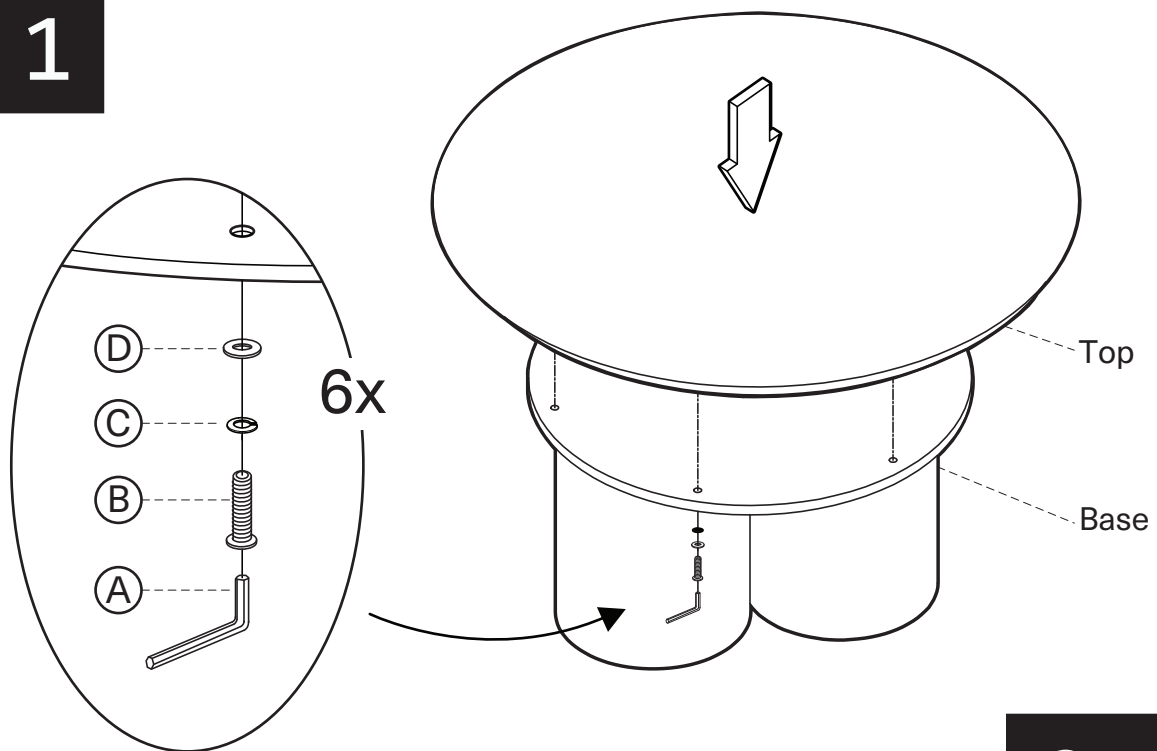

Note

1. Please check that all required hardware for assembly, as listed in the instructions, is available before beginning assembly.
2. For safety and efficiency, it's best to have two or more people assist with assembly to handle heavy parts safely and collaborate effectively.
3. Do not discard any packaging materials until assembly is complete.
4. Before assembling the item, carefully read all provided instructions.
5. Handle tools with care during assembly to prevent injuries.
6. A drill may be used, but only on a LOW setting to avoid damage.

1

2