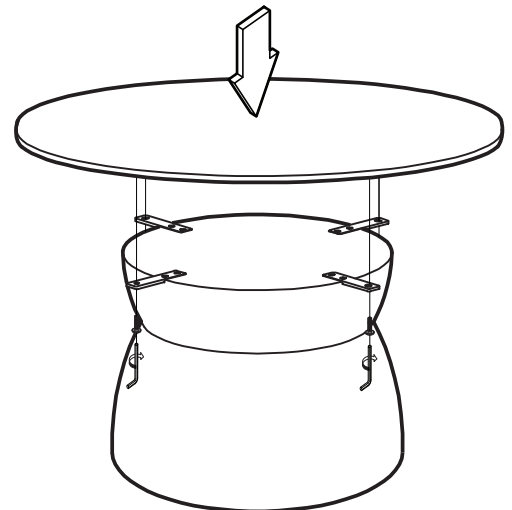

KOALA

L I V I N G

Assembly Instruction

Product Name: Xavier Walnut Brown Wooden Round Dining Table

Product Id: 129702

Hardware List

Part List

Table Top
1 pc

Base
1 pc

Note

1. Assemble the item on a soft, well-lit surface like cardboard or carpet.
2. For safety and efficiency, it's best to have two or more people assist with assembly to handle heavy parts safely and collaborate effectively.
3. Keep all packaging materials intact until assembly is complete.
4. Before assembling the item, carefully read all provided instructions.
5. Handle tools with care during assembly to prevent injuries.