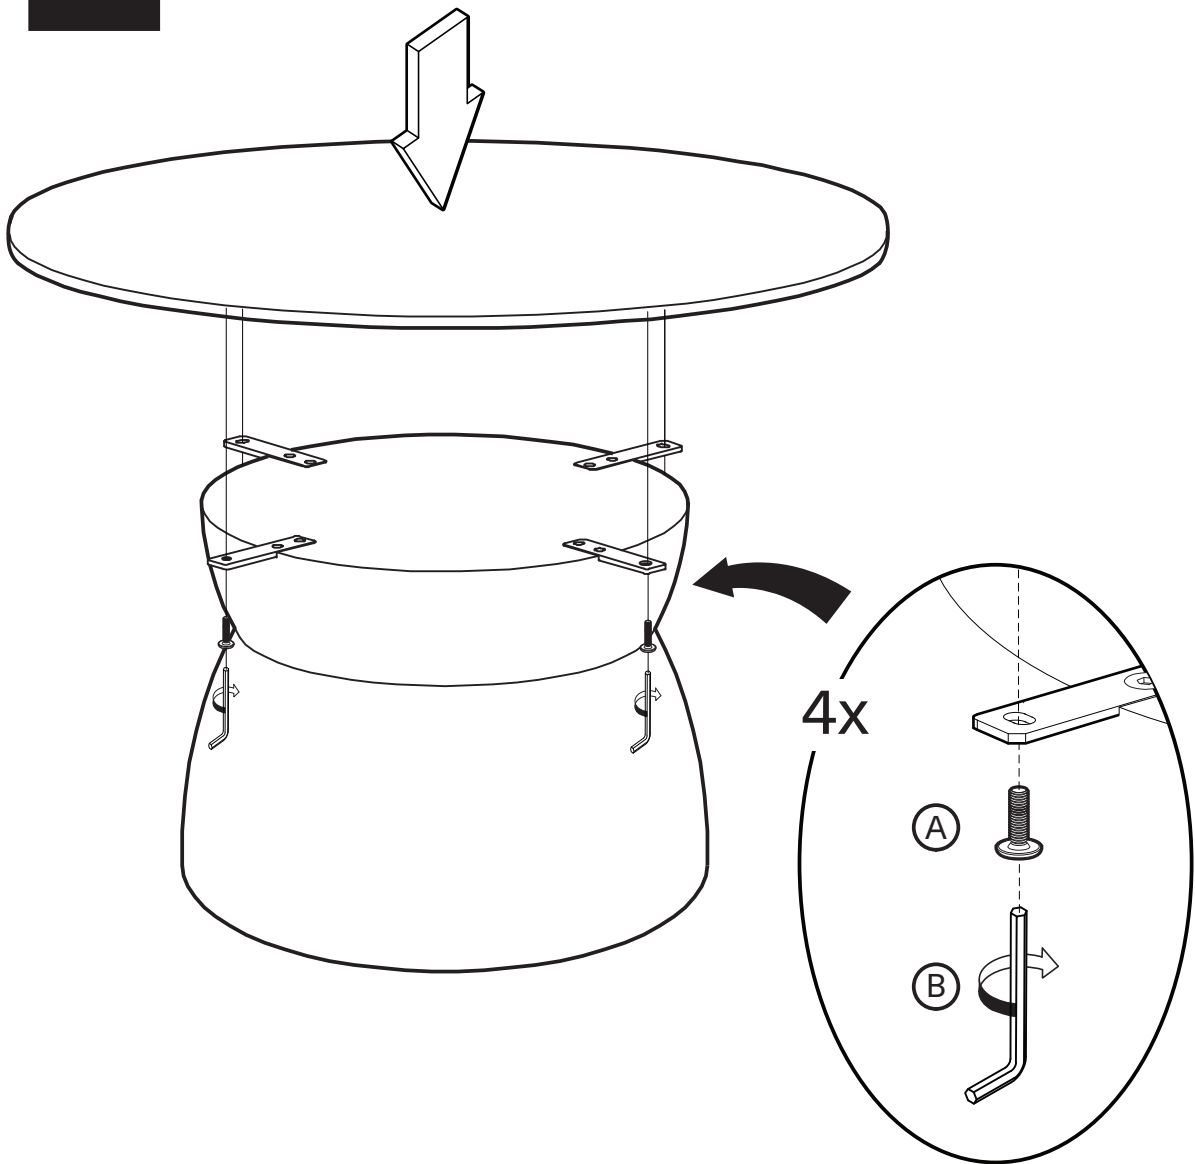

Note

1. Assemble the item on a soft, well-lit surface like cardboard or carpet.
2. For safety and efficiency, it's best to have two or more people assist with assembly to handle heavy parts safely and collaborate effectively.
3. Keep all packaging materials intact until assembly is complete.
4. Before assembling the item, carefully read all provided instructions.
5. Handle tools with care during assembly to prevent injuries.

1