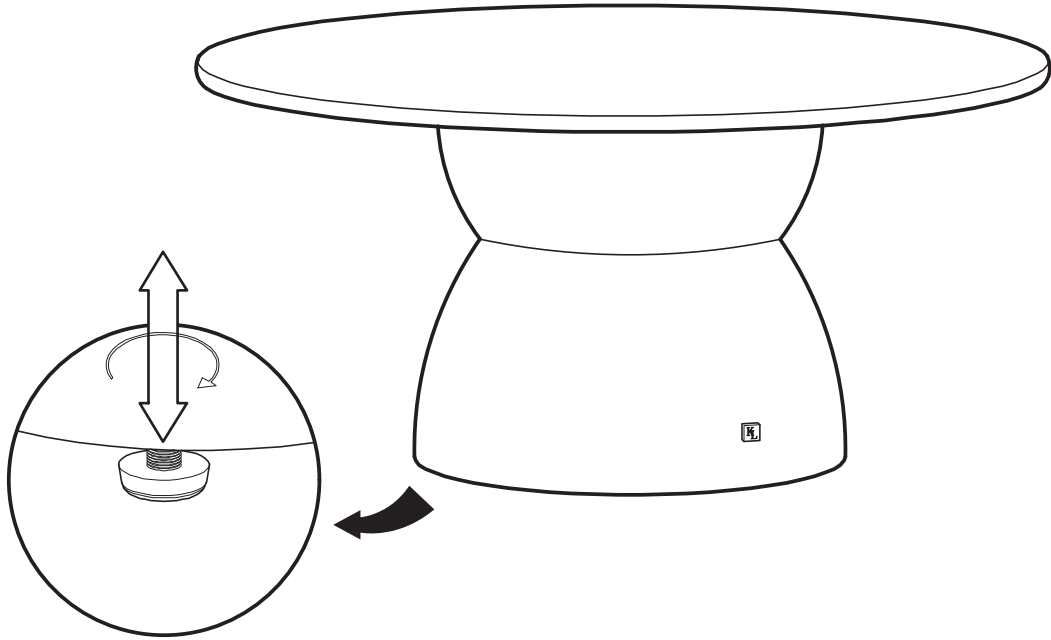

2

Ensure all adjustable stoppers are firmly on the ground for stability

3