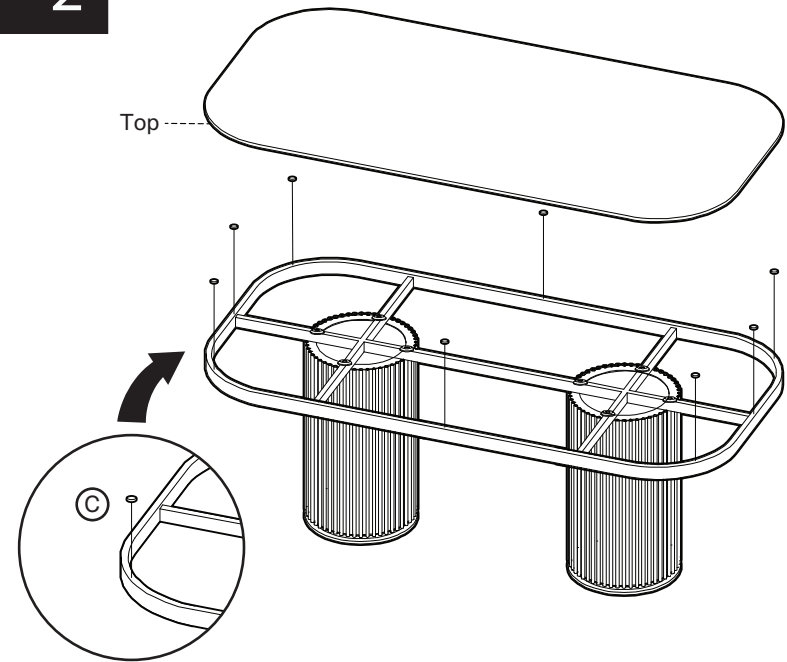

Note

1. Assemble the item on a soft, well-lit surface like cardboard or carpet.
2. For safety and efficiency, it's best to have two or more people assist with assembly to handle heavy parts safely and collaborate effectively.
3. Keep all packaging materials intact until assembly is complete.
4. Before assembling the item, carefully read all provided instructions.
5. Handle tools with care during assembly to prevent injuries.

1

2

3