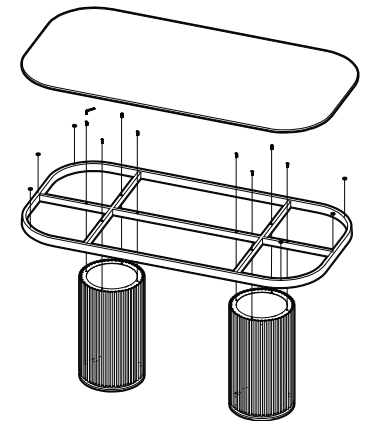

KOALA

L I V I N G

Assembly Instruction

Product Name: Archie Statuario White Sintered Stone Curved Dining Table
Matte Black Legs 200x100cm

Product Id: 129220

Hardware List

- A  Allen Key 5mm 2 pc
- B  Allen Bolt M8*55 8 pcs
- C  Silicone Pad 10 pcs

Top
1 pc

Frame
1 pc

Leg
2 pcs

Note

1. Assemble the item on a soft, well-lit surface like cardboard or carpet.
2. For safety and efficiency, it's best to have two or more people assist with assembly to handle heavy parts safely and collaborate effectively.
3. Keep all packaging materials intact until assembly is complete.
4. Before assembling the item, carefully read all provided instructions.
5. Handle tools with care during assembly to prevent injuries.