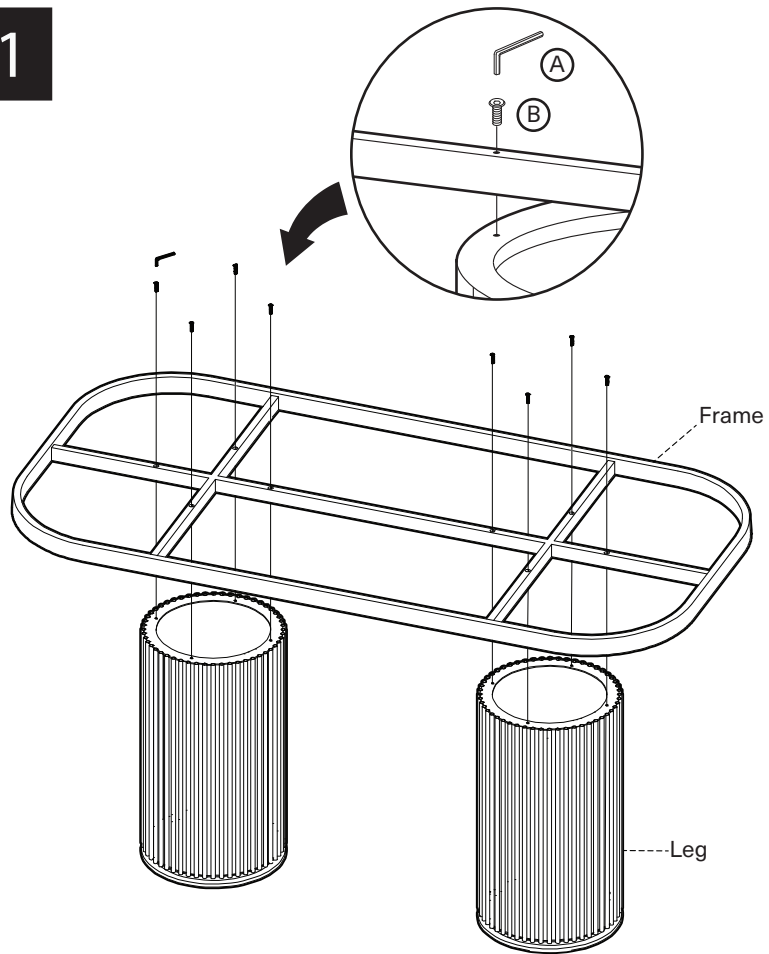

Note

1. Assemble the item on a soft, well-lit surface like cardboard or carpet.
2. For safety and efficiency, it's best to have two or more people assist with assembly to handle heavy parts safely and collaborate effectively.
3. Keep all packaging materials intact until assembly is complete.
4. Before assembling the item, carefully read all provided instructions.
5. Handle tools with care during assembly to prevent injuries.

1