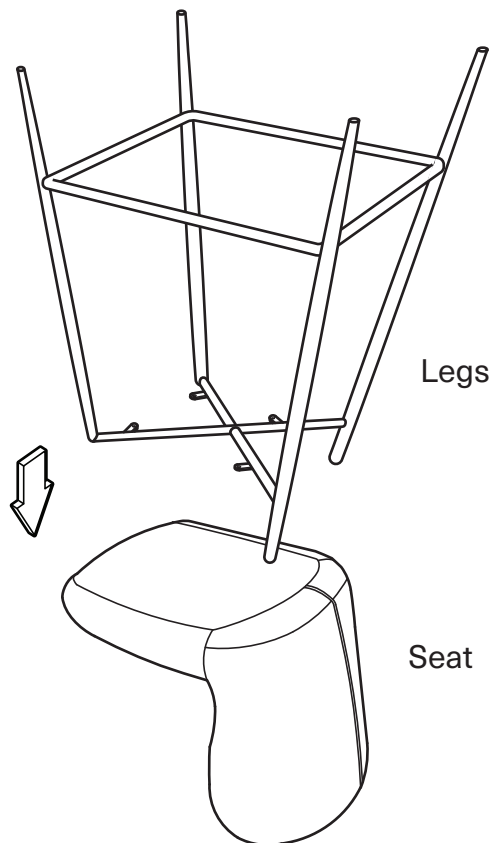

KOALA

L I V I N G

Assembly Instruction

Product Name: Hailey Sand Beige Vegan Leather 67cm Counter Stool - Bronze Legs

Product Id: 128662

Hardware List

- A  Allen Key 4mm 1 pc
- B  Allen Bolt M6*L20 8 pcs
- C  Washer Ø16*Ø6 4 pcs

Part List

Seat
1 pc

Legs
4 pcs

Footrest
1 pc

Note

1. Assemble the item on a soft, well-lit surface like cardboard or carpet.
2. For safety and efficiency, it's best to have two or more people assist with assembly to handle heavy parts safely and collaborate effectively.
3. Keep all packaging materials intact until assembly is complete.
4. Before assembling the item, carefully read all provided instructions.
5. Handle tools with care during assembly to prevent injuries.

1

2

3

4