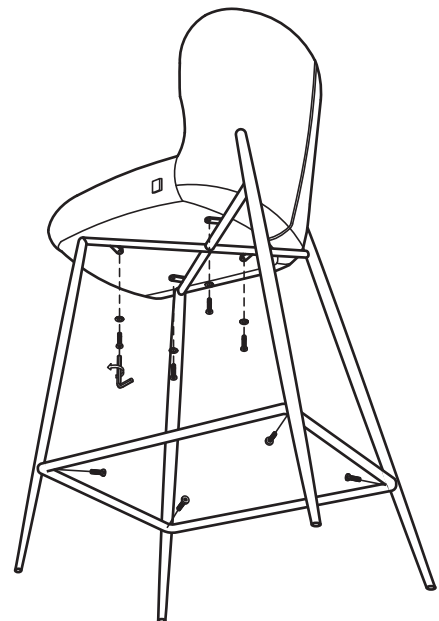

KOALA

L I V I N G

Assembly Instruction

Product Name: Hailey Sand Beige Vegan Leather 67cm Counter Stool - Bronze Legs

Product Id: 128662

Hardware List

- A  Allen Key 4mm 1 pc
- B  Allen Bolt M6*L20 8 pcs
- C  Washer Ø16*Ø6 4 pcs

Part List

Seat
1 pc

Legs
4 pcs

Footrest
1 pc

Note

1. Assemble the item on a soft, well-lit surface like cardboard or carpet.
2. For safety and efficiency, it's best to have two or more people assist with assembly to handle heavy parts safely and collaborate effectively.
3. Keep all packaging materials intact until assembly is complete.
4. Before assembling the item, carefully read all provided instructions.
5. Handle tools with care during assembly to prevent injuries.