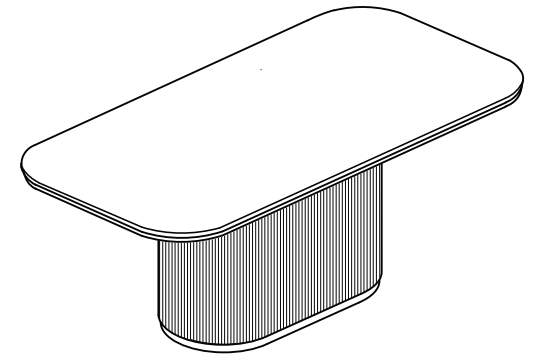

KOALA

L I V I N G

Assembly Instruction

Product Name: San Pierre Ebony Brown Ash Veneer Dining Table
Single Leg - Travertine Finish Sintered Stone Top 270x120cm
Product Id: 129461

Hardware List

A		Allen Key 5mm	1 pc
B		Allen Bolt M8*40	8 pcs
C		Washer 8*19	8 pcs
D		Allen Key 4mm	1 pc
E		Allen Bolt M6*25	10 pcs
F		Washer 6*16	10 pcs