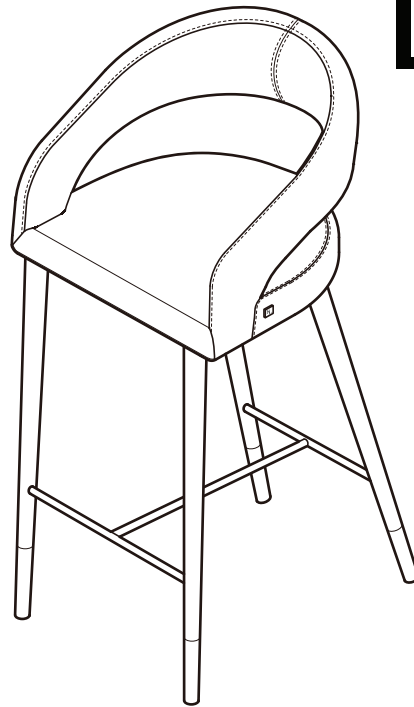

KOALA

L I V I N G

Assembly Instruction

Product Name: Moulin Stone Cream Woven Fabric 66cm Counter Stool - Champagne Gold Legs
Product Id: 129895

Hardware List

- | | | | |
|---|---|----------------------|-------|
| A |  | Allen Key
4mm | 1 pc |
| B |  | Allen Bolt
M6*L35 | 4 pcs |
| C |  | Washer
Ø16*Ø6 | 4 pcs |

Part List

Legs
1 pc

Seat
1 pc

Note

1. Assemble the item on a soft, well-lit surface like cardboard or carpet.
2. For safety and efficiency, it's best to have two or more people assist with assembly to handle heavy parts safely and collaborate effectively.
3. Do not discard any packaging materials until assembly is complete.
4. Before assembling the item, carefully read all provided instructions.
5. Handle tools with care during assembly to prevent injuries.