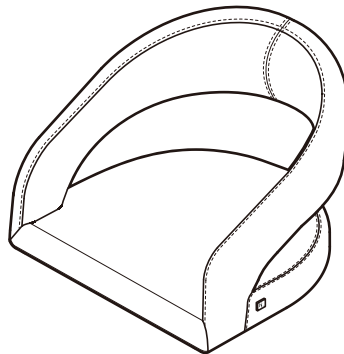

KOALA

L I V I N G

Assembly Instruction

Product Name: Moulin Stone Cream Woven Fabric 66cm Counter Stool - Champagne Gold Legs
Product Id: 129895

Hardware List

- | | | | |
|---|---|----------------------|-------|
| A |  | Allen Key
4mm | 1 pc |
| B |  | Allen Bolt
M6*L35 | 4 pcs |
| C |  | Washer
Ø16*Ø6 | 4 pcs |

Part List

Legs
1 pc

Seat
1 pc

Note

1. Assemble the item on a soft, well-lit surface like cardboard or carpet.
2. For safety and efficiency, it's best to have two or more people assist with assembly to handle heavy parts safely and collaborate effectively.
3. Do not discard any packaging materials until assembly is complete.
4. Before assembling the item, carefully read all provided instructions.
5. Handle tools with care during assembly to prevent injuries.