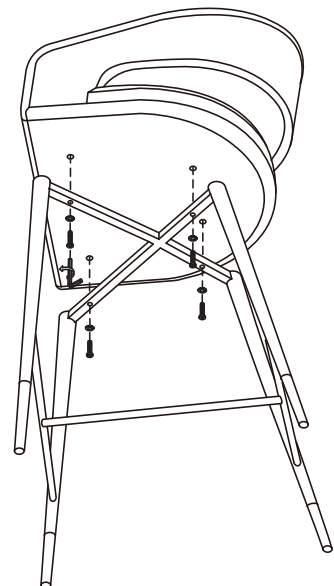

KOALA

L I V I N G

Assembly Instruction

Product Name: Moulin Stone Cream Woven Fabric 66cm Counter Stool - Champagne Gold Legs
Product Id: 129895

Hardware List

- | | | | |
|---|---|----------------------|-------|
| A |  | Allen Key
4mm | 1 pc |
| B |  | Allen Bolt
M6*L35 | 4 pcs |
| C |  | Washer
Ø16*Ø6 | 4 pcs |

Part List

Legs
1 pc

Seat
1 pc

Note

1. Assemble the item on a soft, well-lit surface like cardboard or carpet.
2. For safety and efficiency, it's best to have two or more people assist with assembly to handle heavy parts safely and collaborate effectively.
3. Do not discard any packaging materials until assembly is complete.
4. Before assembling the item, carefully read all provided instructions.
5. Handle tools with care during assembly to prevent injuries.