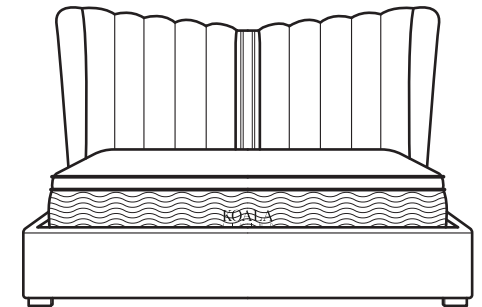

KOALA

L I V I N G

Assembly Instruction

Product Name: Madrid Charcoal Velvet King Bed

Product Id: 128473

Hardware List

A		Allen Wrench 5X66X23mm	1 pc
B		Allen Bolt M8X35mm	32 pcs
C		Allen Bolt M8X50mm	4 pcs
D		Nut	4 pcs

Note

The bolts (B) are pre-installed on the bed head, side rails, footboard and bolts (C) is on the support legs. Please unscrew them to assemble the bed.

Part List

Note

1. Assemble the item on a soft, well-lit surface like cardboard or carpet.
2. For safety and efficiency, it's best to have two or more people assist with assembly to handle heavy parts safely and collaborate effectively.
3. Keep all packaging materials intact until assembly is complete.
4. Before assembling the item, carefully read all provided instructions.
5. Handle tools with care during assembly to prevent injuries.