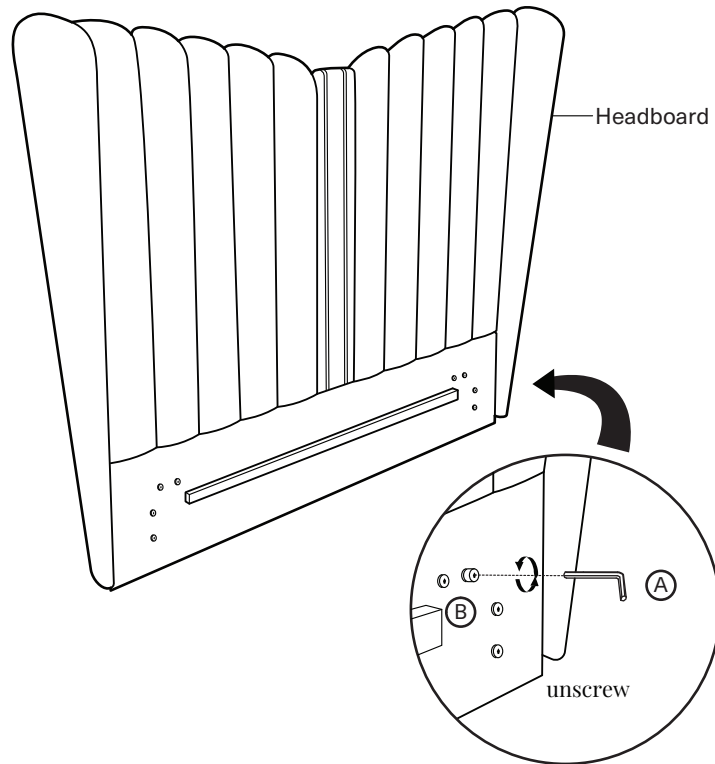

Note

1. Assemble the item on a soft, well-lit surface like cardboard or carpet.
2. For safety and efficiency, it's best to have two or more people assist with assembly to handle heavy parts safely and collaborate effectively.
3. Keep all packaging materials intact until assembly is complete.
4. Before assembling the item, carefully read all provided instructions.
5. Handle tools with care during assembly to prevent injuries.

1