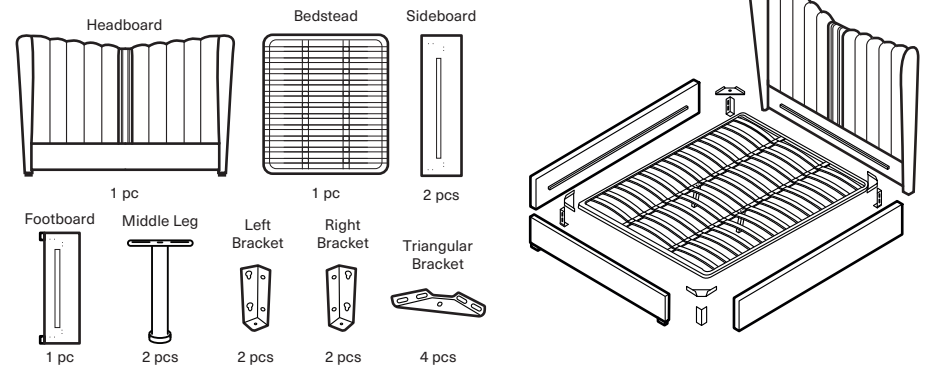

KOALA

L I V I N G

Assembly Instruction

Product Name: Madrid Charcoal Velvet King Bed

Product Id: 128473

Hardware List

A		Allen Wrench 5X66X23mm	1 pc
B		Allen Bolt M8X35mm	32 pcs
C		Allen Bolt M8X50mm	4 pcs
D		Nut	4 pcs

Note

The bolts (B) are pre-installed on the bed head, side rails, footboard and bolts (C) is on the support legs. Please unscrew them to assemble the bed.

Part List

Note

1. Assemble the item on a soft, well-lit surface like cardboard or carpet.
2. For safety and efficiency, it's best to have two or more people assist with assembly to handle heavy parts safely and collaborate effectively.
3. Keep all packaging materials intact until assembly is complete.
4. Before assembling the item, carefully read all provided instructions.
5. Handle tools with care during assembly to prevent injuries.