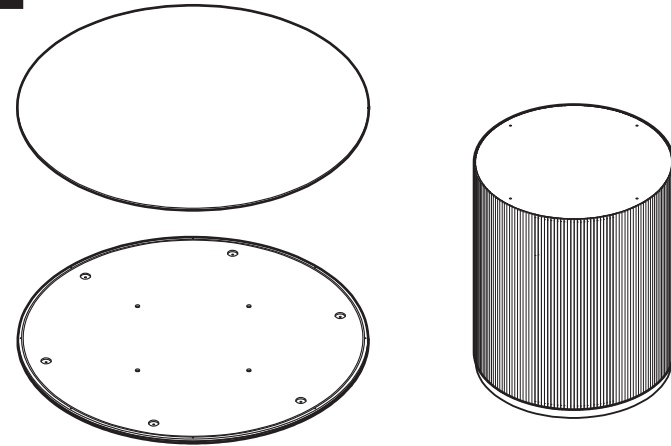

Note

1. Assemble the item on a soft, well-lit surface like cardboard or carpet.
2. For safety and efficiency, it's best to have two or more people assist with assembly to handle heavy parts safely and collaborate effectively.
3. Keep all packaging materials intact until assembly is complete.
4. Before assembling the item, carefully read all provided instructions.
5. Handle tools with care during assembly to prevent injuries.

1

2

3