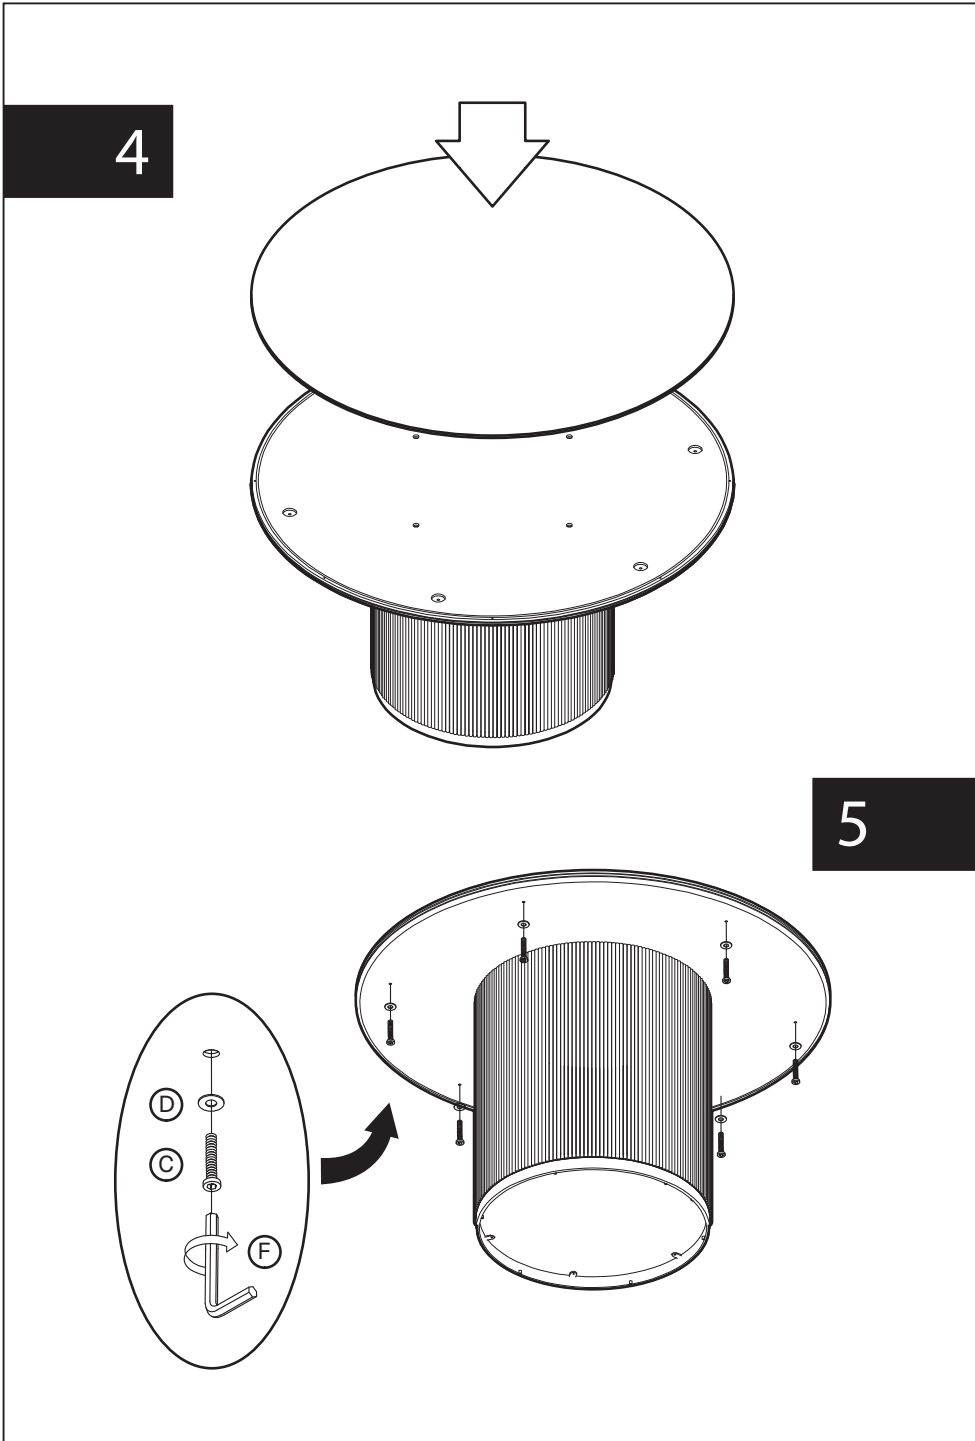

KOALA

L I V I N G

Assembly Instruction

Product Name: San Pierre Walnut Veneer Round Dining Table
 Single Leg - Travertine Finish Sintered Stone Top 120cm

Product Id: 129881

Hardware List			
A		Allen Bolt M8*40	4 pcs
B		Washer 8*19	4 pcs
C		Allen Bolt M6*25	6 pcs
D		Washer 6*16	6 pcs
E		Allen Key 5mm	1 pc
F		Allen Key 4mm	1 pc

Note

1. Assemble the item on a soft, well-lit surface like cardboard or carpet.
2. For safety and efficiency, it's best to have two or more people assist with assembly to handle heavy parts safely and collaborate effectively.
3. Keep all packaging materials intact until assembly is complete.
4. Before assembling the item, carefully read all provided instructions.
5. Handle tools with care during assembly to prevent injuries.