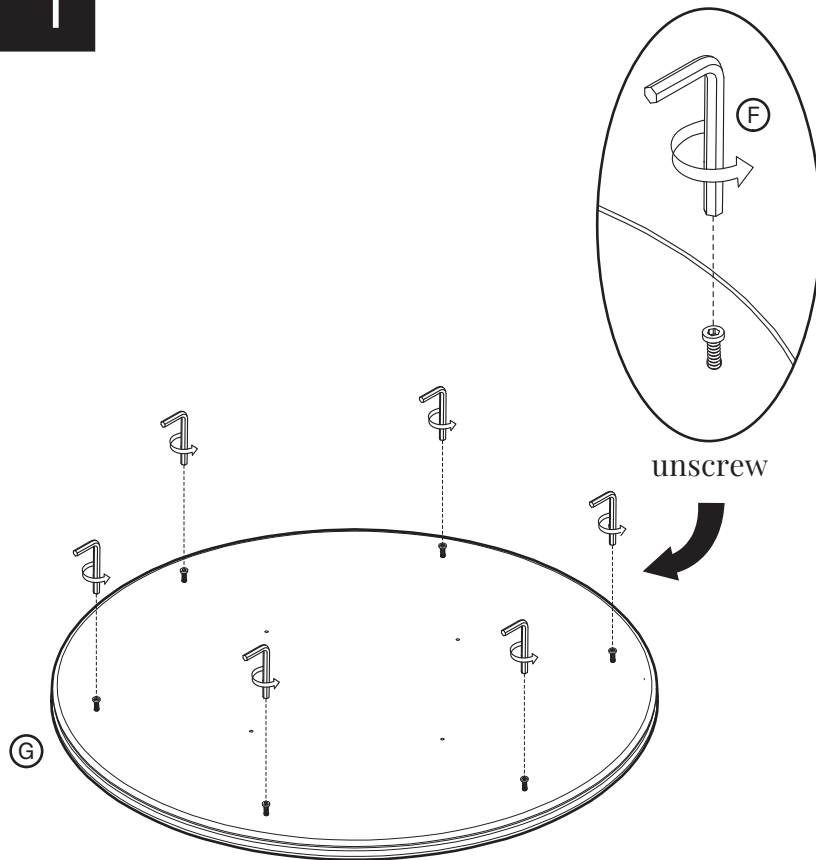

Note

1. Assemble the item on a soft, well-lit surface like cardboard or carpet.
2. For safety and efficiency, it's best to have two or more people assist with assembly to handle heavy parts safely and collaborate effectively.
3. Keep all packaging materials intact until assembly is complete.
4. Before assembling the item, carefully read all provided instructions.
5. Handle tools with care during assembly to prevent injuries.

1