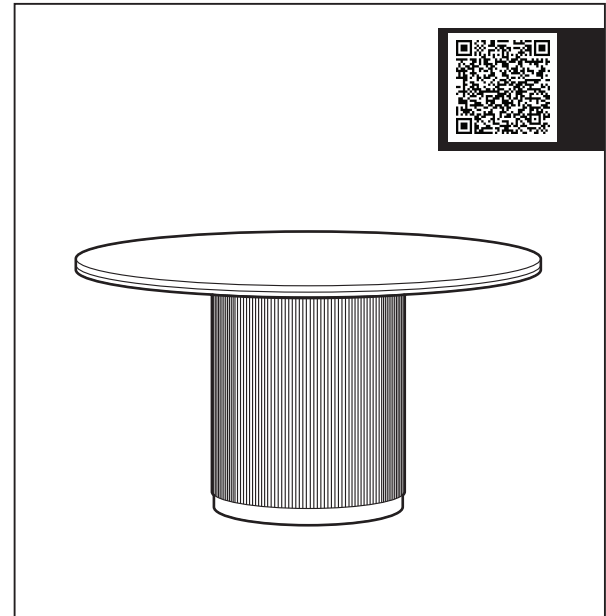

KOALA

L I V I N G

Assembly Instruction

Product Name: San Pierre Walnut Veneer Round Dining Table
 Single Leg - Travertine Finish Sintered Stone Top 120cm

Product Id: 129881

Hardware List			
A		Allen Bolt M8*40	4 pcs
B		Washer 8*19	4 pcs
C		Allen Bolt M6*25	6 pcs
D		Washer 6*16	6 pcs
E		Allen Key 5mm	1 pc
F		Allen Key 4mm	1 pc

Note

1. Assemble the item on a soft, well-lit surface like cardboard or carpet.
2. For safety and efficiency, it's best to have two or more people assist with assembly to handle heavy parts safely and collaborate effectively.
3. Keep all packaging materials intact until assembly is complete.
4. Before assembling the item, carefully read all provided instructions.
5. Handle tools with care during assembly to prevent injuries.