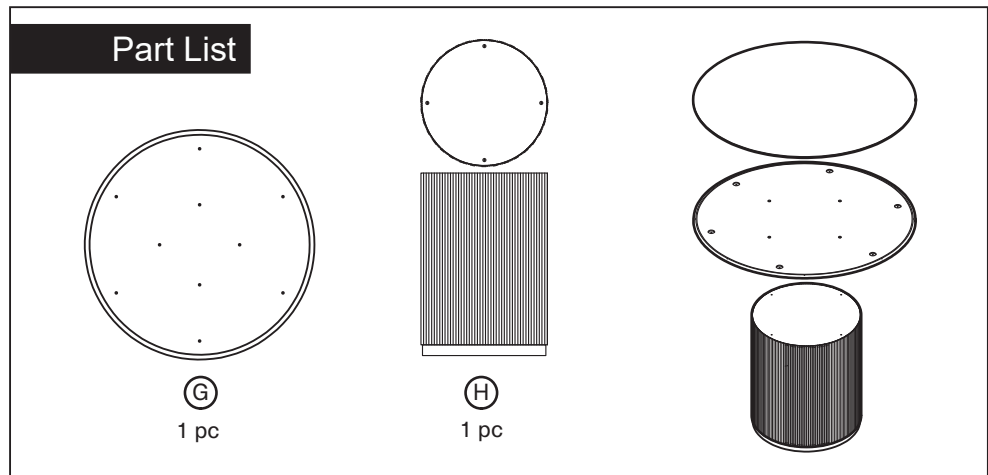

KOALA

L I V I N G

Assembly Instruction

Product Name: San Pierre Walnut Veneer Round Dining Table
 Single Leg - Travertine Finish Sintered Stone Top 120cm

Product Id: 129881

Hardware List			
A		Allen Bolt M8*40	4 pcs
B		Washer 8*19	4 pcs
C		Allen Bolt M6*25	6 pcs
D		Washer 6*16	6 pcs
E		Allen Key 5mm	1 pc
F		Allen Key 4mm	1 pc

Note

1. Assemble the item on a soft, well-lit surface like cardboard or carpet.
2. For safety and efficiency, it's best to have two or more people assist with assembly to handle heavy parts safely and collaborate effectively.
3. Keep all packaging materials intact until assembly is complete.
4. Before assembling the item, carefully read all provided instructions.
5. Handle tools with care during assembly to prevent injuries.