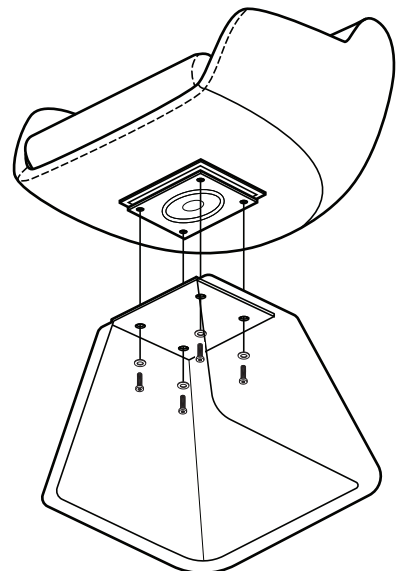

KOALA

L I V I N G

Assembly Instruction

Product Name: Antonia Pearl Beige Swivel Dining Chair

Product Id: 800129

Hardware List

- A  Allen Key 4mm 1 pc
- B  Allen Bolt M6*L15 4 pcs
- C  Washer Ø16*Ø6 4 pcs

Part List

Legs
1 pc

Seat
1 pc

Note

1. Assemble the item on a soft, well-lit surface like cardboard or carpet.
2. For safety and efficiency, it's best to have two or more people assist with assembly to handle heavy parts safely and collaborate effectively.
3. Do not discard any packaging materials until assembly is complete.
4. Before assembling the item, carefully read all provided instructions.
5. Handle tools with care during assembly to prevent injuries.