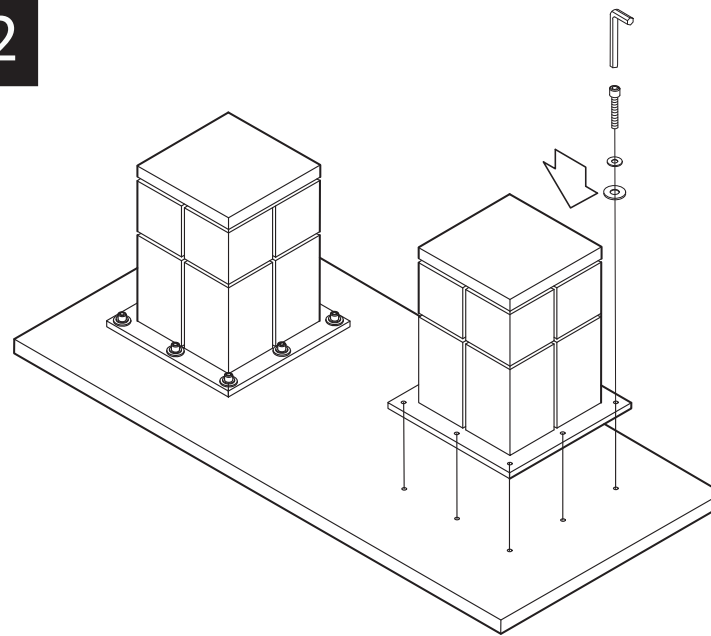

Note

1. Assemble the item on a soft, well-lit surface like cardboard or carpet.
2. For safety and efficiency, it's best to have two or more people assist with assembly to handle heavy parts safely and collaborate effectively.
3. Keep all packaging materials intact until assembly is complete.
4. Before assembling the item, carefully read all provided instructions.
5. Handle tools with care during assembly to prevent injuries.

1

2

3