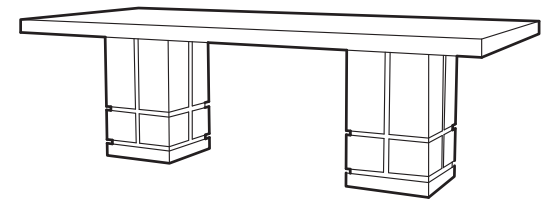

KOALA

L I V I N G

Assembly Instruction

Product Name: Portofino II Black Wooden Dining Table

Product Id: 128568

Hardware List

- A  Allen Key 5mm 1 pc
- B  Allen Bolt 5/16"×45mm 16 pcs
- C  Washer 16 pcs
- D  Washer 16 pcs