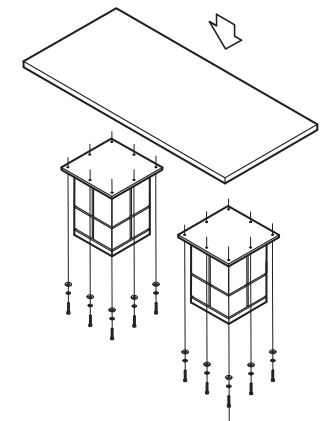

KOALA

L I V I N G

Assembly Instruction

Product Name: Portofino II Black Wooden Dining Table

Product Id: 128568

Hardware List

- A  Allen Key 5mm 1 pc
- B  Allen Bolt 5/16"×45mm 16 pcs
- C  Washer 16 pcs
- D  Washer 16 pcs

Part List

1 pc

2 pcs

Note

1. Assemble the item on a soft, well-lit surface like cardboard or carpet.
2. For safety and efficiency, it's best to have two or more people assist with assembly to handle heavy parts safely and collaborate effectively.
3. Keep all packaging materials intact until assembly is complete.
4. Before assembling the item, carefully read all provided instructions.
5. Handle tools with care during assembly to prevent injuries.