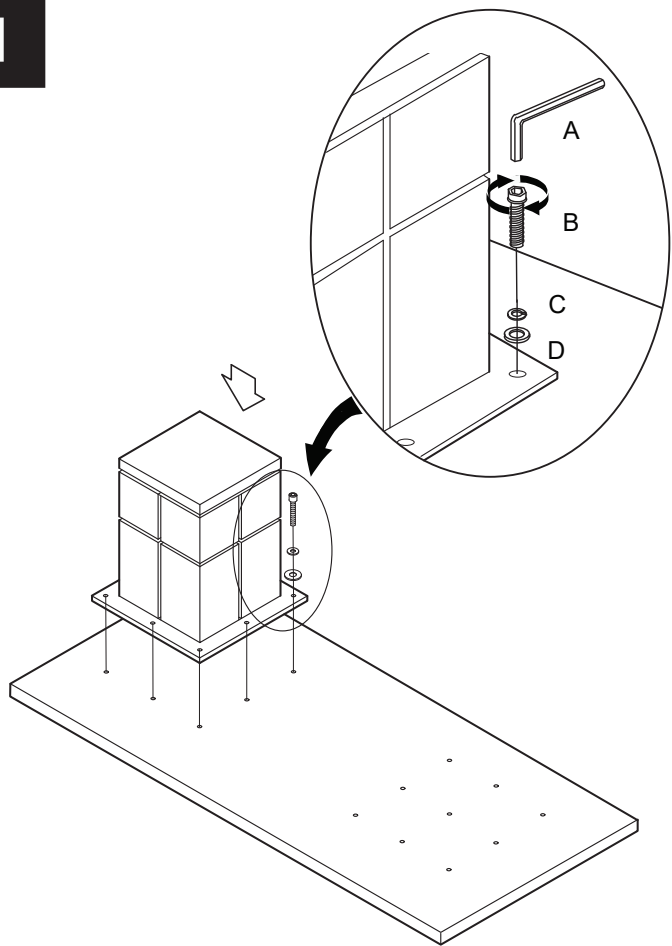

Note

1. Assemble the item on a soft, well-lit surface like cardboard or carpet.
2. For safety and efficiency, it's best to have two or more people assist with assembly to handle heavy parts safely and collaborate effectively.
3. Keep all packaging materials intact until assembly is complete.
4. Before assembling the item, carefully read all provided instructions.
5. Handle tools with care during assembly to prevent injuries.

1