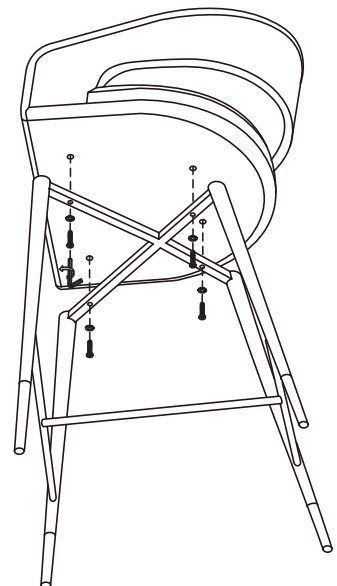

### Assembly Instruction

Product Name: Moulin Black Boucle 66cm Counter Stool - Brushed Gold Legs

Product Id: 128303

#### Hardware List

- |   |   |                      |       |
|---|---|----------------------|-------|
| A |    | Allen Key<br>4mm     | 1 pc  |
| B |  | Allen Bolt<br>M6*L35 | 4 pcs |
| C |  | Washer<br>Ø16*Ø6     | 4 pcs |

#### Part List

Legs  
1 pc

Seat  
1 pc