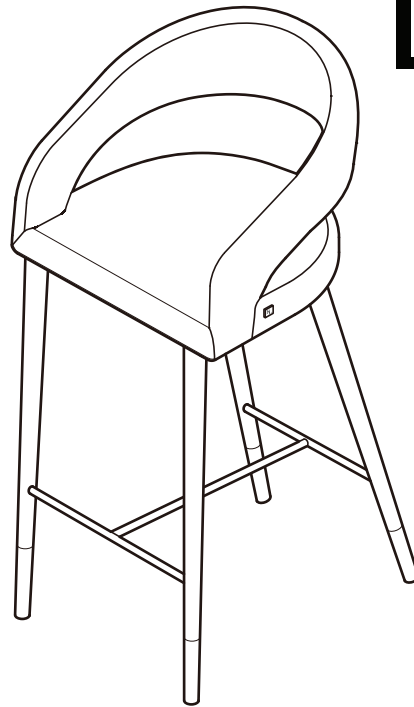

### Assembly Instruction

Product Name: Moulin Black Boucle 66cm Counter Stool - Brushed Gold Legs

Product Id: 128303

#### Part List

Legs  
1 pc

Seat  
1 pc