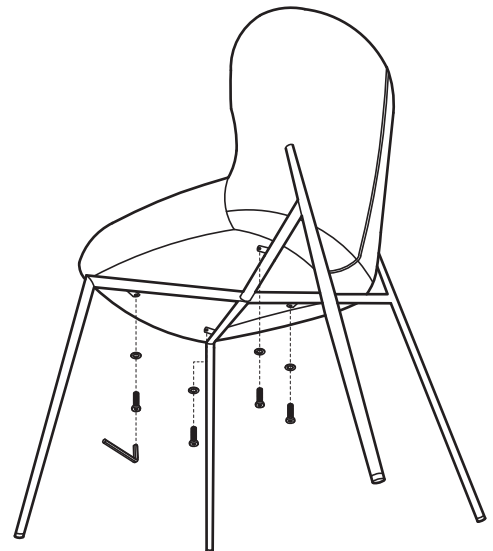

#### Hardware List

- A  Allen Key 4mm 1 pc
- B  Allen Bolt M6\*L20 4 pcs
- C  Washer Ø16\*Ø6 4 pcs

#### Part List

Legs  
1 pc

Seat  
1 pc