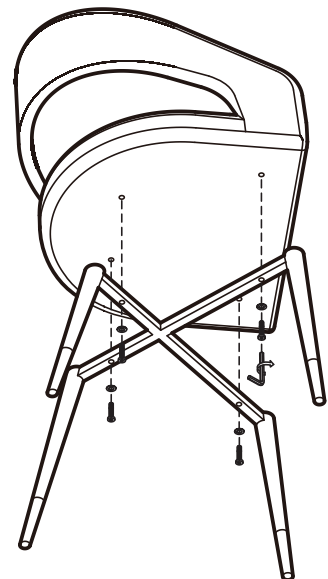

KOALA

L I V I N G

Assembly Instruction

Product Name: Moulin Warm Taupe Woven Fabric Dining Chair - Champagne Gold Legs

Product Id: 129892

Hardware List

- A  Allen Key 4mm 1 pc
- B  Allen Bolt M6*L35 4 pcs
- C  Washer Ø6*Ø16mm 4 pcs

Part List

Legs
1 pc

Seat
1 pc

Note

1. Assemble the item on a soft, well-lit surface like cardboard or carpet.
2. For safety and efficiency, it's best to have two or more people assist with assembly to handle heavy parts safely and collaborate effectively.
3. Keep all packaging materials intact until assembly is complete.
4. Before assembling the item, carefully read all provided instructions.
5. Handle tools with care during assembly to prevent injuries.