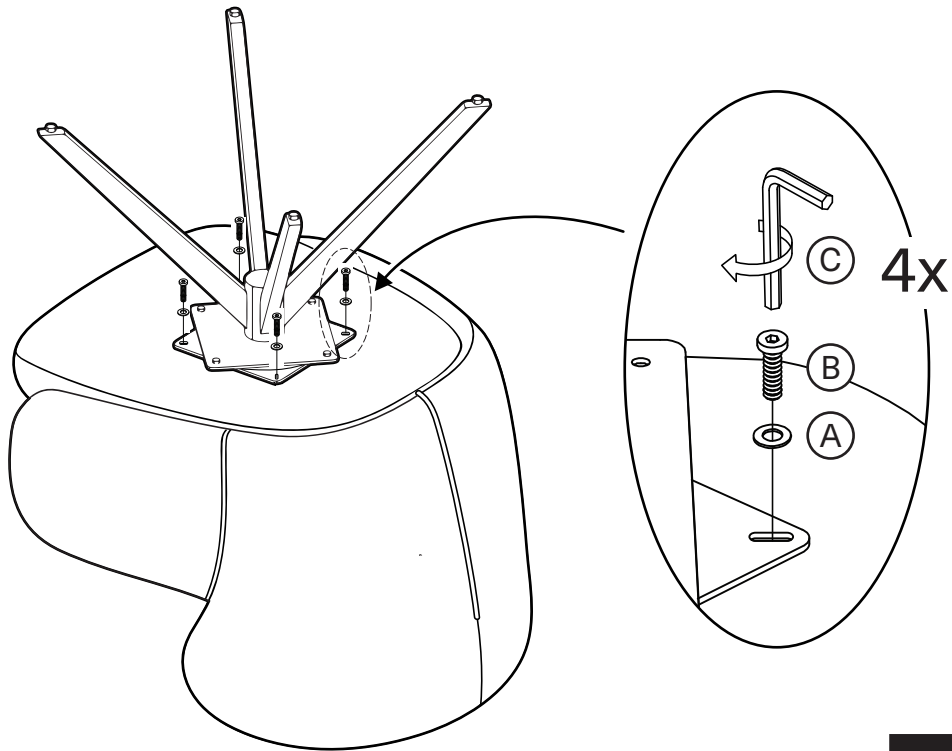

Note

1. Assemble the item on a soft, well-lit surface like cardboard or carpet.
2. For safety and efficiency, it's best to have two or more people assist with assembly to handle heavy parts safely and collaborate effectively.
3. Keep all packaging materials intact until assembly is complete.
4. Before assembling the item, carefully read all provided instructions.
5. Handle tools with care during assembly to prevent injuries.

1

2