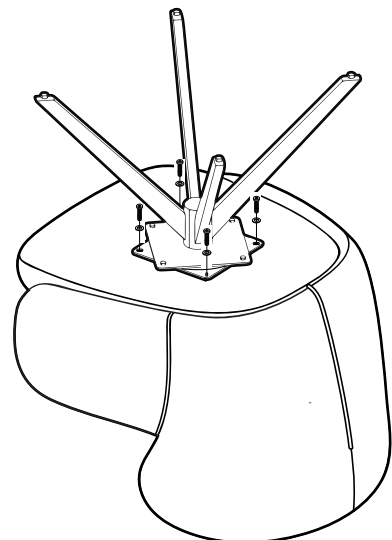

KOALA

L I V I N G

Assembly Instruction

Product Name: Melville Sand Beige Vegan Leather Swivel Dining Chair

Product Id: 130495

Hardware List

A  Washer
Ø16xØ6 4 pcs

B  Allen Bolt
M6xL16 4 pcs

C  Allen Key
4mm 1 pc

Part List

Legs
1 pc

Seat
1 pc

Note

1. Assemble the item on a soft, well-lit surface like cardboard or carpet.
2. For safety and efficiency, it's best to have two or more people assist with assembly to handle heavy parts safely and collaborate effectively.
3. Keep all packaging materials intact until assembly is complete.
4. Before assembling the item, carefully read all provided instructions.
5. Handle tools with care during assembly to prevent injuries.