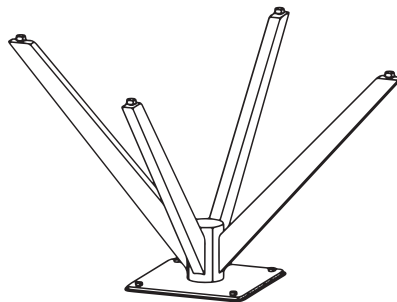

KOALA

L I V I N G

Assembly Instruction

Product Name: Melville Sand Beige Vegan Leather Swivel Dining Chair

Product Id: 130495

Hardware List

A  Washer
Ø16xØ6 4 pcs

B  Allen Bolt
M6xL16 4 pcs

C  Allen Key
4mm 1 pc

Part List

Legs
1 pc

Seat
1 pc

Note

1. Assemble the item on a soft, well-lit surface like cardboard or carpet.
2. For safety and efficiency, it's best to have two or more people assist with assembly to handle heavy parts safely and collaborate effectively.
3. Keep all packaging materials intact until assembly is complete.
4. Before assembling the item, carefully read all provided instructions.
5. Handle tools with care during assembly to prevent injuries.