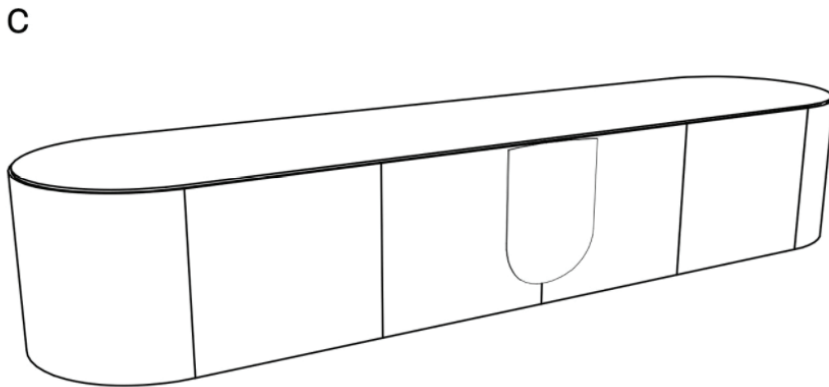

## Assembly Instruction

Product Name: Napa Caramel Oak Entertainment Unit - Antique Brass Frame

Product Id: 129216

### Part List

Entertainment Unit  
1 pc

Legs  
4 pcs