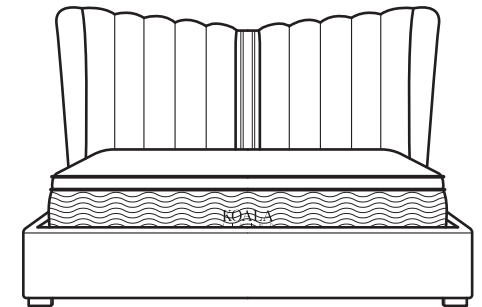

KOALA

L I V I N G

Assembly Instruction

Product Name: Madrid Cream Velvet King Bed

Product Id: 128475

Hardware List

A		Allen Wrench 5X66X23mm	1 pc
B		Allen Bolt M8X35mm	32 pcs
C		Allen Bolt M8X50mm	4 pcs
D		Nut	4 pcs

Note

The bolts (B) are pre-installed on the bed head, side rails, footboard and bolts (C) is on the support legs. Please unscrew them to assemble the bed.

Part List

Note

1. Assemble the item on a soft, well-lit surface like cardboard or carpet.
2. For safety and efficiency, it's best to have two or more people assist with assembly to handle heavy parts safely and collaborate effectively.
3. Keep all packaging materials intact until assembly is complete.
4. Before assembling the item, carefully read all provided instructions.
5. Handle tools with care during assembly to prevent injuries.