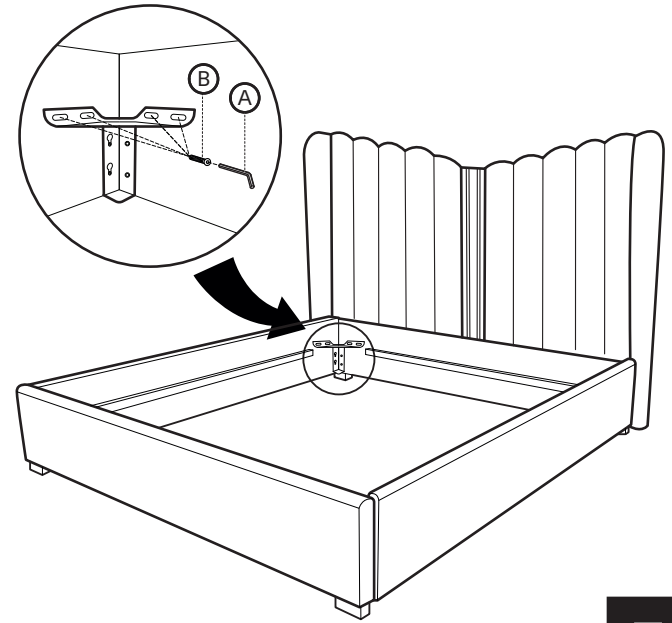

KOALA

L I V I N G

Assembly Instruction

Product Name: Madrid Cream Velvet King Bed

Product Id: 128475

Hardware List

A		Allen Wrench 5X66X23mm	1 pc
B		Allen Bolt M8X35mm	32 pcs
C		Allen Bolt M8X50mm	4 pcs
D		Nut	4 pcs

Note

The bolts (B) are pre-installed on the bed head, side rails, footboard and bolts (C) is on the support legs. Please unscrew them to assemble the bed.

Part List

Note

1. Assemble the item on a soft, well-lit surface like cardboard or carpet.
2. For safety and efficiency, it's best to have two or more people assist with assembly to handle heavy parts safely and collaborate effectively.
3. Keep all packaging materials intact until assembly is complete.
4. Before assembling the item, carefully read all provided instructions.
5. Handle tools with care during assembly to prevent injuries.

1

8

9

2

3

4

5

6