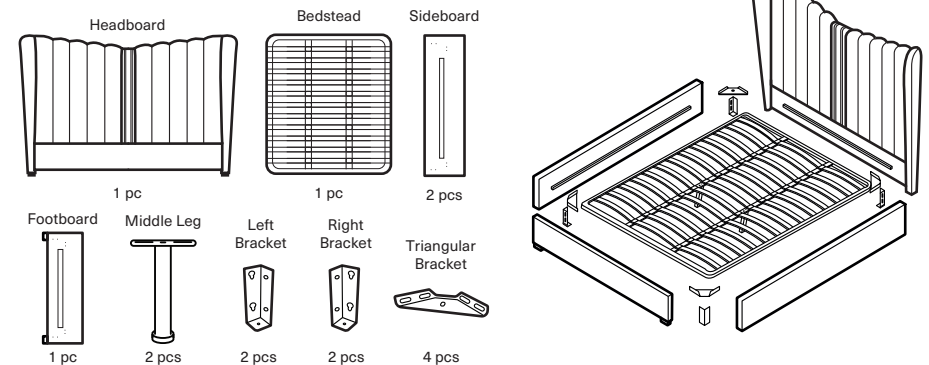

KOALA

L I V I N G

Assembly Instruction

Product Name: Madrid Cream Velvet King Bed

Product Id: 128475

Hardware List

A		Allen Wrench 5X66X23mm	1 pc
B		Allen Bolt M8X35mm	32 pcs
C		Allen Bolt M8X50mm	4 pcs
D		Nut	4 pcs

Note

The bolts (B) are pre-installed on the bed head, side rails, footboard and bolts (C) is on the support legs. Please unscrew them to assemble the bed.

Part List

Note

1. Assemble the item on a soft, well-lit surface like cardboard or carpet.
2. For safety and efficiency, it's best to have two or more people assist with assembly to handle heavy parts safely and collaborate effectively.
3. Keep all packaging materials intact until assembly is complete.
4. Before assembling the item, carefully read all provided instructions.
5. Handle tools with care during assembly to prevent injuries.